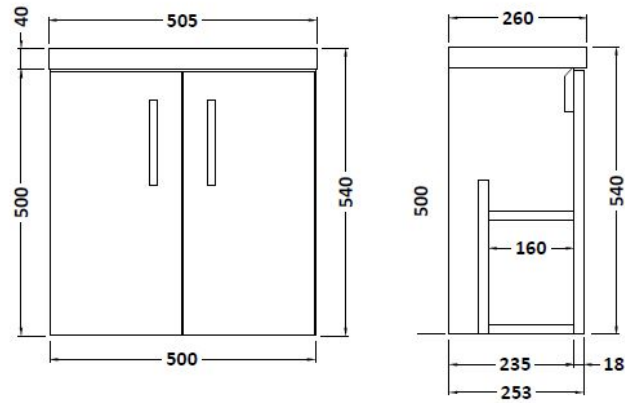

Sales Code: APL736C

Description: Apollo Wh 600mm Compact Basin Unit

Packaging Details

Barcode: 5055275887004

Sales Code: FMA736C

Description: 600mm Double Door W/H (Compact)

Product Dimensions

Height (mm):	540
Width (mm):	600
Depth (mm):	255
Nett Weight (kg):	11.9

Packaging Dimensions

Height (mm):	500
Width (mm):	595
Depth (mm):	232
Gross Weight (kg):	12.9

Packaging Data

Box Colour:	Brown Cardboard Box
Box Qty:	1
Label Size:	100 x 50
Label Colour:	White Label
Label Qty:	2

Outer Box Dimensions (If Applicable)

Height (mm):	
Width (mm):	
Depth (mm):	
Gross Weight (kg):	
Barcode:	5055369096619

Product Details

Country of Origin:	Ireland
Fitting Instruction:	No
Certification:	FSC: Yes CE: N/A
Colour:	Cashmere Gloss
Construction Method:	Glue & Dowelled
Construction Type:	Rigid
Cabinet Finish:	MFC Gloss
Fascia Finish:	Mdf Vinyl Gloss
Cabinet Thickness (mm):	18
Fascia Thickness (mm):	18
Drawer Included:	No
Drawer Type:	Not Applicable
No of Shelves:	1
Hinge Type:	95 Degree Clip-On Soft Close
Hinge Included:	Yes
Adjustable Legs:	No
Fixings Included:	Yes
Handle Style:	Contemporary
Handle Included:	Yes
Waste Shroud:	No
Handle Type:	Strap

Sales Code: PMB303

Description: 600 Side Tape Basin 1Th (602.5X255x40)

Product Dimensions

Height (mm):	255
Width (mm):	603
Depth (mm):	135
Nett Weight (kg):	9

Packaging Dimensions

Height (mm):	305
Width (mm):	205
Depth (mm):	655
Gross Weight (kg):	9