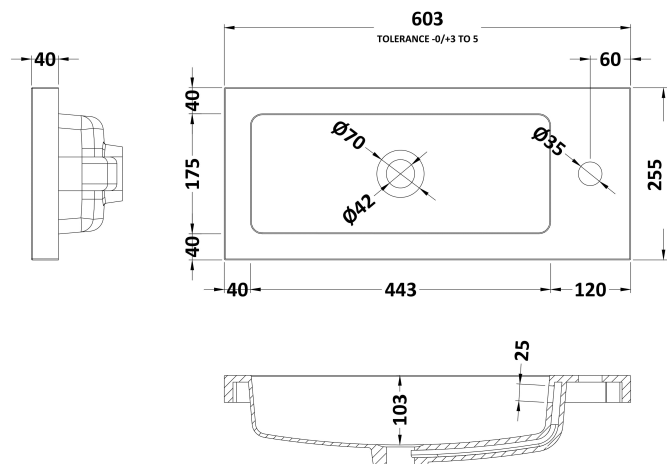

Packaging Dimensions

Height (mm):	500
Width (mm):	595
Depth (mm):	232
Gross Weight (kg):	12.9

Packaging Data

Box Colour:	Brown Cardboard Box
Box Qty:	1
Label Size:	100 x 50
Label Colour:	White Label
Label Qty:	2

Outer Box Dimensions (If Applicable)

Height (mm):	
Width (mm):	
Depth (mm):	
Gross Weight (kg):	
Barcode:	5055369096619

Product Details

Country of Origin:	Ireland
Fitting Instruction:	No
Certification:	FSC: Yes CE: N/A
Colour:	Cashmere Gloss
Construction Method:	Glue & Dowelled
Construction Type:	Rigid
Cabinet Finish:	MFC Gloss
Fascia Finish:	Mdf Vinyl Gloss
Cabinet Thickness (mm):	18
Fascia Thickness (mm):	18
Drawer Included:	No
Drawer Type:	Not Applicable
No of Shelves:	1
Hinge Type:	95 Degree Clip-On Soft Close
Hinge Included:	Yes
Adjustable Legs:	No
Fixings Included:	Yes
Handle Style:	Contemporary
Handle Included:	Yes
Waste Shroud:	No
Handle Type:	Strap

Sales Code: PMB303

Description: 600 Side Tape Basin 1Th (602.5X255x40)

Product Dimensions

Height (mm):	255
Width (mm):	603
Depth (mm):	135
Nett Weight (kg):	9

Packaging Dimensions

Height (mm):	305
Width (mm):	205
Depth (mm):	655
Gross Weight (kg):	9

Packaging Data

Box Colour:	Brown Cardboard Box - Printed
Box Qty:	1
Label Size:	100 x 50
Label Colour:	White Label
Label Qty:	2

Outer Box Dimensions (If Applicable)

Height (mm):	
Width (mm):	
Depth (mm):	
Gross Weight (kg):	
Barcode:	5055369063048