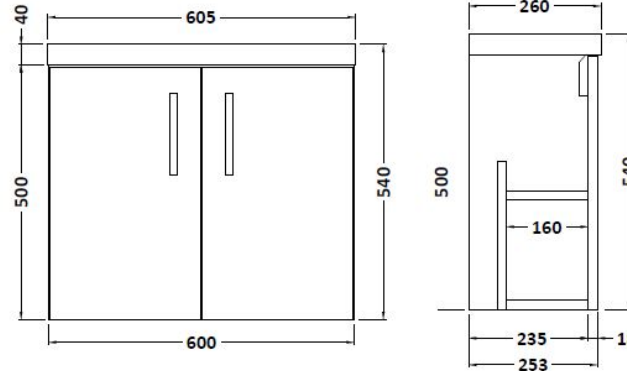

Sales Code: APL736C

Description: Apollo Wh 600mm Compact Basin Unit

Packaging Details

Barcode: 5055275887004

Sales Code: FMA736C

Description: 600mm Double Door W/H (Compact)

Product Dimensions

Height (mm):	540
Width (mm):	600
Depth (mm):	255
Nett Weight (kg):	11.9

Packaging Dimensions

Height (mm):	500
Width (mm):	595
Depth (mm):	232
Gross Weight (kg):	12.9

Packaging Data

Box Colour:	Brown Cardboard Box
Box Qty:	1
Label Size:	100 x 50
Label Colour:	White Label
Label Qty:	2

Outer Box Dimensions (If Applicable)

Height (mm):	
Width (mm):	
Depth (mm):	
Gross Weight (kg):	
Barcode:	5055369096619

Product Details

Country of Origin:	Ireland
Fitting Instruction:	No
Certification:	FSC: Yes CE: N/A
Colour:	Cashmere Gloss
Construction Method:	Glue & Dowelled
Construction Type:	Rigid
Cabinet Finish:	MFC Gloss
Fascia Finish:	Mdf Vinyl Gloss
Cabinet Thickness (mm):	18
Fascia Thickness (mm):	18
Drawer Included:	No
Drawer Type:	Not Applicable
No of Shelves:	1
Hinge Type:	95 Degree Clip-On Soft Close
Hinge Included:	Yes
Adjustable Legs:	No
Fixings Included:	Yes
Handle Style:	Contemporary
Handle Included:	Yes
Waste Shroud:	No
Handle Type:	Strap

Sales Code: PMB303

Description: 600 Side Tape Basin 1Th (602.5X255x40)

Product Dimensions

Height (mm):	255
Width (mm):	603
Depth (mm):	135
Nett Weight (kg):	9

Packaging Dimensions

Height (mm):	305
Width (mm):	205
Depth (mm):	655
Gross Weight (kg):	9