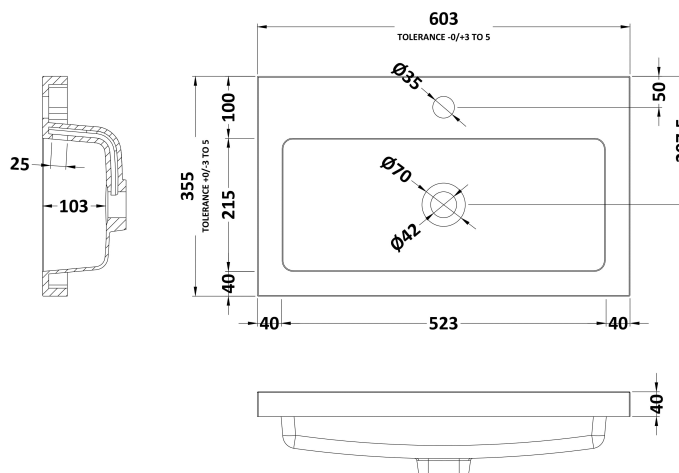

Sales Code: APL736

Description: Apollo Wh 600mm Basin Unit

Packaging Details

Barcode: 5055275886991

Sales Code: FMA736

Description: 600mm Double Door W/H (Full Depth)

Product Dimensions

Height (mm):	540
Width (mm):	600
Depth (mm):	355
Nett Weight (kg):	15

Packaging Dimensions

Height (mm):	500
Width (mm):	595
Depth (mm):	339
Gross Weight (kg):	16.4

Packaging Data

Box Colour:	Brown Cardboard Box
Box Qty:	1
Label Size:	100 x 50
Label Colour:	White Label
Label Qty:	2

Outer Box Dimensions (If Applicable)

Height (mm):	
Width (mm):	
Depth (mm):	
Gross Weight (kg):	
Barcode:	5055369096626

Product Details

Country of Origin:	Ireland
Fitting Instruction:	No
Certification:	FSC: Yes CE: N/A
Colour:	Cashmere Gloss
Construction Method:	Glue & Dowelled
Construction Type:	Rigid
Cabinet Finish:	MFC Gloss
Fascia Finish:	Mdf Vinyl Gloss
Cabinet Thickness (mm):	18
Fascia Thickness (mm):	18
Drawer Included:	No
Drawer Type:	Not Applicable
No of Shelves:	1
Hinge Type:	95 Degree Clip-On Soft Close
Hinge Included:	Yes
Adjustable Legs:	No
Fixings Included:	Yes
Handle Style:	Contemporary
Handle Included:	Yes
Waste Shroud:	No
Handle Type:	Strap

Sales Code: PMB313

Description: 600 Rear Tap Basin 1Th

Product Dimensions

Height (mm):	355
Width (mm):	603
Depth (mm):	135
Nett Weight (kg):	9.66

Packaging Dimensions

Height (mm):	410
Width (mm):	200
Depth (mm):	650
Gross Weight (kg):	9.66