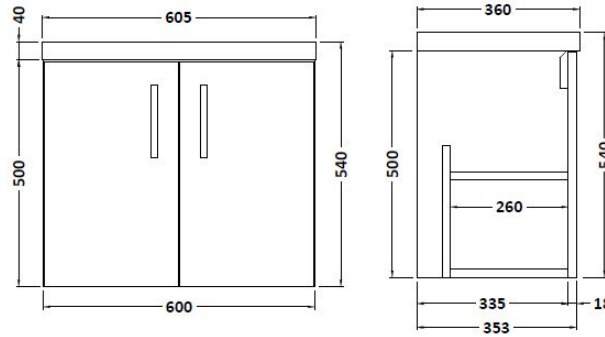

Sales Code: APL736

Description: Apollo Wh 600mm Basin Unit

Packaging Details

Barcode: 5055275886991

Sales Code: FMA736

Description: 600mm Double Door W/H (Full Depth)

Product Dimensions

Height (mm):	540
Width (mm):	600
Depth (mm):	355
Nett Weight (kg):	15

Packaging Dimensions

Height (mm):	500
Width (mm):	595
Depth (mm):	339
Gross Weight (kg):	16.4

Packaging Data

Box Colour:	Brown Cardboard Box
Box Qty:	1
Label Size:	100 x 50
Label Colour:	White Label
Label Qty:	2

Outer Box Dimensions (If Applicable)

Height (mm):	
Width (mm):	
Depth (mm):	
Gross Weight (kg):	
Barcode:	5055369096626

Product Details

Country of Origin:	Ireland
Fitting Instruction:	No
Certification:	FSC: Yes CE: N/A
Colour:	Cashmere Gloss
Construction Method:	Glue & Dowelled
Construction Type:	Rigid
Cabinet Finish:	MFC Gloss
Fascia Finish:	Mdf Vinyl Gloss
Cabinet Thickness (mm):	18
Fascia Thickness (mm):	18
Drawer Included:	No
Drawer Type:	Not Applicable
No of Shelves:	1
Hinge Type:	95 Degree Clip-On Soft Close
Hinge Included:	Yes
Adjustable Legs:	No
Fixings Included:	Yes
Handle Style:	Contemporary
Handle Included:	Yes
Waste Shroud:	No
Handle Type:	Strap

Sales Code: PMB313

Description: 600 Rear Tap Basin 1Th

Product Dimensions

Height (mm):	355
Width (mm):	603
Depth (mm):	135
Nett Weight (kg):	9.66

Packaging Dimensions

Height (mm):	410
Width (mm):	200
Depth (mm):	650
Gross Weight (kg):	9.66