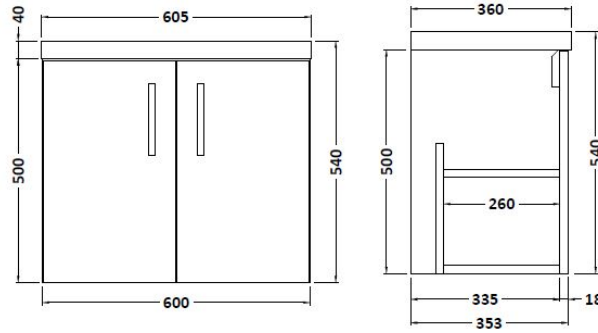

Sales Code: APL736

Description: Apollo Wh 600mm Basin Unit

Packaging Details

Barcode: 5055275886991

Sales Code: FMA736

Description: 600mm Double Door W/H (Full Depth)

Product Dimensions

Height (mm):	540
Width (mm):	600
Depth (mm):	355
Nett Weight (kg):	15

Packaging Dimensions

Height (mm):	500
Width (mm):	595
Depth (mm):	339
Gross Weight (kg):	16.4

Packaging Data

Box Colour:	Brown Cardboard Box
Box Qty:	1
Label Size:	100 x 50
Label Colour:	White Label
Label Qty:	2

Outer Box Dimensions (If Applicable)

Height (mm):	
Width (mm):	
Depth (mm):	
Gross Weight (kg):	
Barcode:	5055369096626

Product Details

Country of Origin:	Ireland
Fitting Instruction:	No
Certification:	FSC: Yes CE: N/A
Colour:	Cashmere Gloss
Construction Method:	Glue & Dowelled
Construction Type:	Rigid
Cabinet Finish:	MFC Gloss
Fascia Finish:	Mdf Vinyl Gloss
Cabinet Thickness (mm):	18
Fascia Thickness (mm):	18
Drawer Included:	No
Drawer Type:	Not Applicable
No of Shelves:	1
Hinge Type:	95 Degree Clip-On Soft Close
Hinge Included:	Yes
Adjustable Legs:	No
Fixings Included:	Yes
Handle Style:	Contemporary
Handle Included:	Yes
Waste Shroud:	No
Handle Type:	Strap

Sales Code: PMB313

Description: 600 Rear Tap Basin 1Th

Product Dimensions

Height (mm):	355
Width (mm):	603
Depth (mm):	135
Nett Weight (kg):	9.66

Packaging Dimensions

Height (mm):	410
Width (mm):	200
Depth (mm):	650
Gross Weight (kg):	9.66