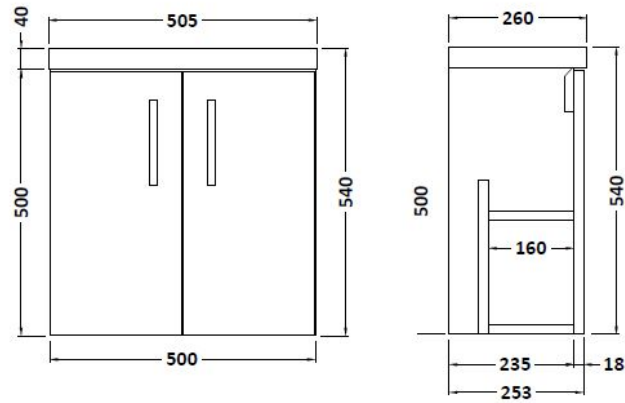

Sales Code: APL734C

Description: Apollo Wh 500mm Compact Basin Unit

Packaging Details

Barcode: 5055275886984

Sales Code: FMA734C

Description: 500mm Double Door W/H (Compact)

Product Dimensions

Height (mm):	540
Width (mm):	500
Depth (mm):	255
Nett Weight (kg):	10.1

Packaging Dimensions

Height (mm):	500
Width (mm):	495
Depth (mm):	232
Gross Weight (kg):	11.1

Packaging Data

Box Colour:	Brown Cardboard Box
Box Qty:	1
Label Size:	100 x 50
Label Colour:	White Label
Label Qty:	2

Outer Box Dimensions (If Applicable)

Height (mm):	
Width (mm):	
Depth (mm):	
Gross Weight (kg):	
Barcode:	5055369096558

Product Details

Country of Origin:	Ireland
Fitting Instruction:	No
Certification:	FSC: Yes CE: N/A
Colour:	Cashmere Gloss
Construction Method:	Glue & Dowelled
Construction Type:	Rigid
Cabinet Finish:	MFC Gloss
Fascia Finish:	Mdf Vinyl Gloss
Cabinet Thickness (mm):	18
Fascia Thickness (mm):	18
Drawer Included:	No
Drawer Type:	Not Applicable
No of Shelves:	1
Hinge Type:	95 Degree Clip-On Soft Close
Hinge Included:	Yes
Adjustable Legs:	No
Fixings Included:	Yes
Handle Style:	Contemporary
Handle Included:	Yes
Waste Shroud:	No
Handle Type:	Strap

Sales Code: PMB302

Description: 500 Side Tap Basin 1Th (502.5X255x40)

Product Dimensions

Height (mm):	255
Width (mm):	503
Depth (mm):	135
Nett Weight (kg):	8

Packaging Dimensions

Height (mm):	305
Width (mm):	205
Depth (mm):	555
Gross Weight (kg):	8