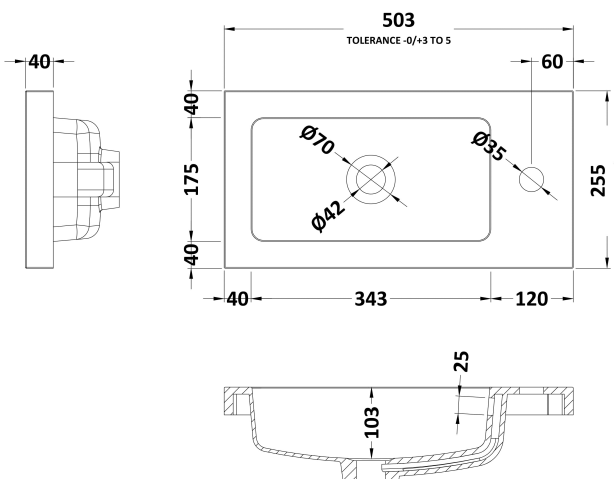

Packaging Dimensions

Height (mm):	500
Width (mm):	495
Depth (mm):	232
Gross Weight (kg):	11.1

Packaging Data

Box Colour:	Brown Cardboard Box
Box Qty:	1
Label Size:	100 x 50
Label Colour:	White Label
Label Qty:	2

Outer Box Dimensions (If Applicable)

Height (mm):	
Width (mm):	
Depth (mm):	
Gross Weight (kg):	
Barcode:	5055369096558

Product Details

Country of Origin:	Ireland
Fitting Instruction:	No
Certification:	FSC: Yes CE: N/A
Colour:	Cashmere Gloss
Construction Method:	Glue & Dowelled
Construction Type:	Rigid
Cabinet Finish:	MFC Gloss
Fascia Finish:	Mdf Vinyl Gloss
Cabinet Thickness (mm):	18
Fascia Thickness (mm):	18
Drawer Included:	No
Drawer Type:	Not Applicable
No of Shelves:	1
Hinge Type:	95 Degree Clip-On Soft Close
Hinge Included:	Yes
Adjustable Legs:	No
Fixings Included:	Yes
Handle Style:	Contemporary
Handle Included:	Yes
Waste Shroud:	No
Handle Type:	Strap

Sales Code: PMB302

Description: 500 Side Tap Basin 1Th (502.5X255x40)

Product Dimensions

Height (mm):	255
Width (mm):	503
Depth (mm):	135
Nett Weight (kg):	8

Packaging Dimensions

Height (mm):	305
Width (mm):	205
Depth (mm):	555
Gross Weight (kg):	8

Packaging Data

Box Colour:	Brown Cardboard Box - Printed
Box Qty:	1
Label Size:	100 x 50
Label Colour:	White Label
Label Qty:	2

Outer Box Dimensions (If Applicable)

Height (mm):	
Width (mm):	
Depth (mm):	
Gross Weight (kg):	
Barcode:	5055369063031