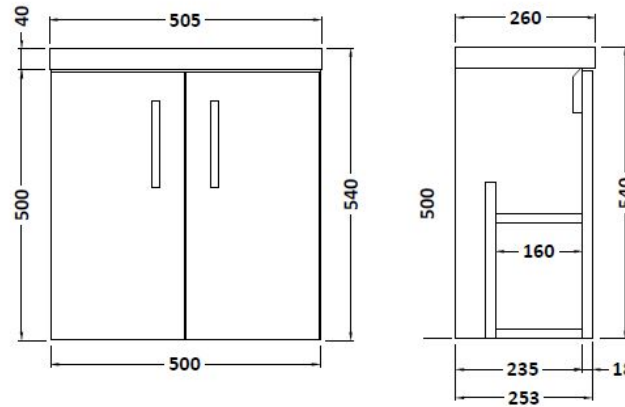

Sales Code: APL734C

Description: Apollo Wh 500mm Compact Basin Unit

Packaging Details

Barcode: 5055275886984

Sales Code: FMA734C

Description: 500mm Double Door W/H (Compact)

Product Dimensions

Height (mm):	540
Width (mm):	500
Depth (mm):	255
Nett Weight (kg):	10.1

Packaging Dimensions

Height (mm):	500
Width (mm):	495
Depth (mm):	232
Gross Weight (kg):	11.1

Packaging Data

Box Colour:	Brown Cardboard Box
Box Qty:	1
Label Size:	100 x 50
Label Colour:	White Label
Label Qty:	2

Outer Box Dimensions (If Applicable)

Height (mm):	
Width (mm):	
Depth (mm):	
Gross Weight (kg):	
Barcode:	5055369096558

Product Details

Country of Origin:	Ireland
Fitting Instruction:	No
Certification:	FSC: Yes CE: N/A
Colour:	Cashmere Gloss
Construction Method:	Glue & Dowelled
Construction Type:	Rigid
Cabinet Finish:	MFC Gloss
Fascia Finish:	Mdf Vinyl Gloss
Cabinet Thickness (mm):	18
Fascia Thickness (mm):	18
Drawer Included:	No
Drawer Type:	Not Applicable
No of Shelves:	1
Hinge Type:	95 Degree Clip-On Soft Close
Hinge Included:	Yes
Adjustable Legs:	No
Fixings Included:	Yes
Handle Style:	Contemporary
Handle Included:	Yes
Waste Shroud:	No
Handle Type:	Strap

Sales Code: PMB302

Description: 500 Side Tap Basin 1Th (502.5X255x40)

Product Dimensions

Height (mm):	255
Width (mm):	503
Depth (mm):	135
Nett Weight (kg):	8

Packaging Dimensions

Height (mm):	305
Width (mm):	205
Depth (mm):	555
Gross Weight (kg):	8