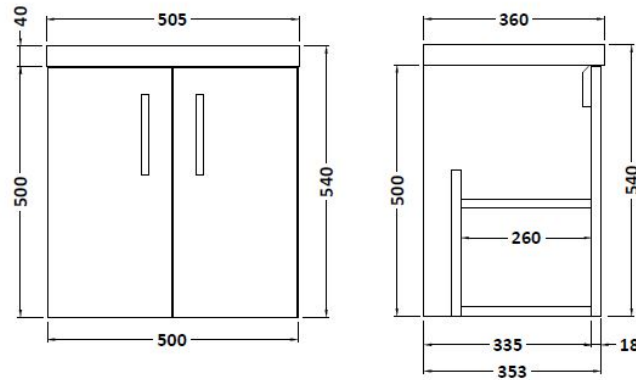

Sales Code: APL734

Description: Apollo Wh 500mm Basin Unit

Packaging Details

Barcode: 5055275886977

Sales Code: FMA734

Description: 500mm Double Door W/H (Full Depth)

Product Dimensions

Height (mm):	540
Width (mm):	500
Depth (mm):	355
Nett Weight (kg):	15.4

Packaging Dimensions

Height (mm):	500
Width (mm):	495
Depth (mm):	500
Gross Weight (kg):	16.4

Packaging Data

Box Colour:	Brown Cardboard Box
Box Qty:	1
Label Size:	100 x 50
Label Colour:	White Label
Label Qty:	2

Outer Box Dimensions (If Applicable)

Height (mm):	
Width (mm):	
Depth (mm):	
Gross Weight (kg):	
Barcode:	5055369096565

Product Details

Country of Origin:	Ireland
Fitting Instruction:	No
Certification:	FSC: Yes CE: N/A
Colour:	Cashmere Gloss
Construction Method:	Glue & Dowelled
Construction Type:	Rigid
Cabinet Finish:	MFC Gloss
Fascia Finish:	Mdf Vinyl Gloss
Cabinet Thickness (mm):	18
Fascia Thickness (mm):	18
Drawer Included:	No
Drawer Type:	Not Applicable
No of Shelves:	1
Hinge Type:	95 Degree Clip-On Soft Close
Hinge Included:	Yes
Adjustable Legs:	No
Fixings Included:	Yes
Handle Style:	Contemporary
Handle Included:	Yes
Waste Shroud:	No
Handle Type:	Strap

Sales Code: PMB312

Description: 500 Rear Tap Basin 1Th

Product Dimensions

Height (mm):	355
Width (mm):	503
Depth (mm):	135
Nett Weight (kg):	8.1

Packaging Dimensions

Height (mm):	420
Width (mm):	210
Depth (mm):	550
Gross Weight (kg):	8.1