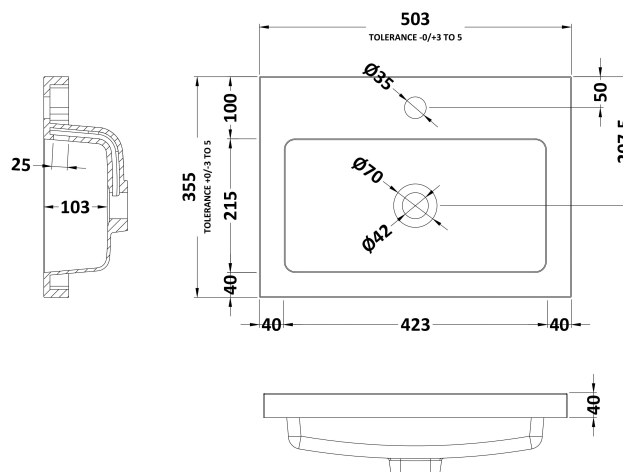

Sales Code: APL734

Description: Apollo Wh 500mm Basin Unit

Packaging Details

Barcode: 5055275886977

Sales Code: FMA734

Description: 500mm Double Door W/H (Full Depth)

Product Dimensions

Height (mm):	540
Width (mm):	500
Depth (mm):	355
Nett Weight (kg):	15.4

Packaging Dimensions

Height (mm):	500
Width (mm):	495
Depth (mm):	500
Gross Weight (kg):	16.4

Packaging Data

Box Colour:	Brown Cardboard Box
Box Qty:	1
Label Size:	100 x 50
Label Colour:	White Label
Label Qty:	2

Outer Box Dimensions (If Applicable)

Height (mm):	
Width (mm):	
Depth (mm):	
Gross Weight (kg):	
Barcode:	5055369096565

Product Details

Country of Origin:	Ireland
Fitting Instruction:	No
Certification:	FSC: Yes CE: N/A
Colour:	Cashmere Gloss
Construction Method:	Glue & Dowelled
Construction Type:	Rigid
Cabinet Finish:	MFC Gloss
Fascia Finish:	Mdf Vinyl Gloss
Cabinet Thickness (mm):	18
Fascia Thickness (mm):	18
Drawer Included:	No
Drawer Type:	Not Applicable
No of Shelves:	1
Hinge Type:	95 Degree Clip-On Soft Close
Hinge Included:	Yes
Adjustable Legs:	No
Fixings Included:	Yes
Handle Style:	Contemporary
Handle Included:	Yes
Waste Shroud:	No
Handle Type:	Strap

Sales Code: PMB312

Description: 500 Rear Tap Basin 1Th

Product Dimensions

Height (mm):	355
Width (mm):	503
Depth (mm):	135
Nett Weight (kg):	8.1

Packaging Dimensions

Height (mm):	420
Width (mm):	210
Depth (mm):	550
Gross Weight (kg):	8.1