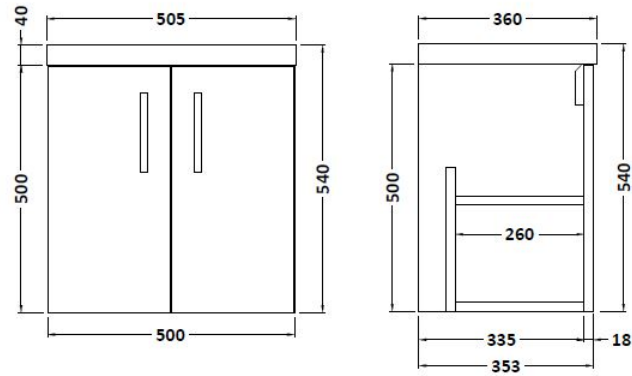

Sales Code: APL734

Description: Apollo Wh 500mm Basin Unit

Packaging Details

Barcode: 5055275886977

Sales Code: FMA734

Description: 500mm Double Door W/H (Full Depth)

Product Dimensions

Height (mm):	540
Width (mm):	500
Depth (mm):	355
Nett Weight (kg):	15.4

Packaging Dimensions

Height (mm):	500
Width (mm):	495
Depth (mm):	500
Gross Weight (kg):	16.4

Packaging Data

Box Colour:	Brown Cardboard Box
Box Qty:	1
Label Size:	100 x 50
Label Colour:	White Label
Label Qty:	2

Outer Box Dimensions (If Applicable)

Height (mm):	
Width (mm):	
Depth (mm):	
Gross Weight (kg):	
Barcode:	5055369096565

Product Details

Country of Origin:	Ireland
Fitting Instruction:	No
Certification:	FSC: Yes CE: N/A
Colour:	Cashmere Gloss
Construction Method:	Glue & Dowelled
Construction Type:	Rigid
Cabinet Finish:	MFC Gloss
Fascia Finish:	Mdf Vinyl Gloss
Cabinet Thickness (mm):	18
Fascia Thickness (mm):	18
Drawer Included:	No
Drawer Type:	Not Applicable
No of Shelves:	1
Hinge Type:	95 Degree Clip-On Soft Close
Hinge Included:	Yes
Adjustable Legs:	No
Fixings Included:	Yes
Handle Style:	Contemporary
Handle Included:	Yes
Waste Shroud:	No
Handle Type:	Strap

Sales Code: PMB312

Description: 500 Rear Tap Basin 1Th

Product Dimensions

Height (mm):	355
Width (mm):	503
Depth (mm):	135
Nett Weight (kg):	8.1

Packaging Dimensions

Height (mm):	420
Width (mm):	210
Depth (mm):	550
Gross Weight (kg):	8.1