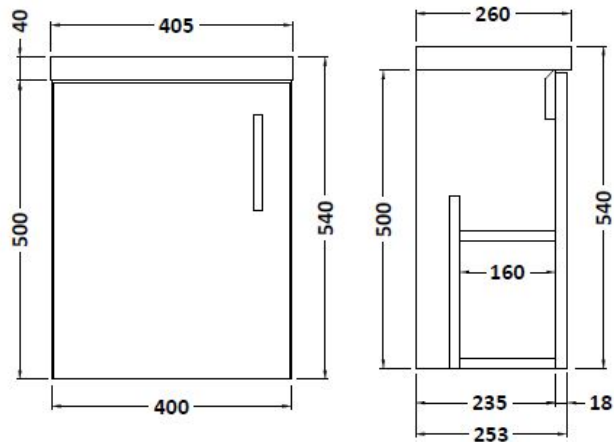

### Product Dimensions

Height (mm):	540
Width (mm):	400
Depth (mm):	255
Nett Weight (kg):	9.4

### Packaging Dimensions

Height (mm):	500
Width (mm):	395
Depth (mm):	232
Gross Weight (kg):	10.4

### Outer Box Dimensions (If Applicable)

Height (mm):	
Width (mm):	
Depth (mm):	
Gross Weight (kg):	
Barcode:	5055369096503

Sales Code: PMB301

Description: 400 Side Tap Basin 1Th (402.5X255x40)

**Product Dimensions**

Height (mm):	255
Width (mm):	403
Depth (mm):	135
Nett Weight (kg):	6.01

**Packaging Dimensions**

Height (mm):	315
Width (mm):	205
Depth (mm):	455
Gross Weight (kg):	6.01