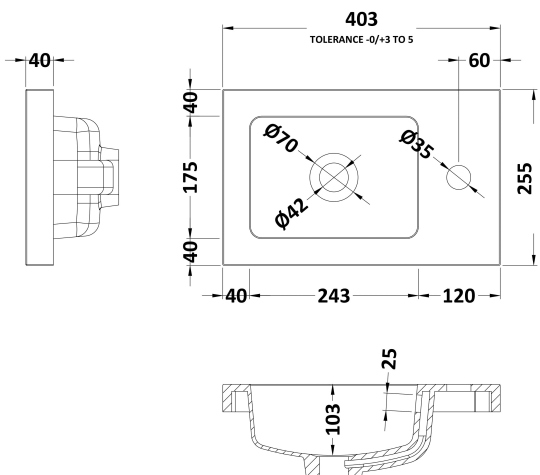

### Product Dimensions

Height (mm):	540
Width (mm):	400
Depth (mm):	255
Nett Weight (kg):	9.4

### Packaging Dimensions

Height (mm):	500
Width (mm):	395
Depth (mm):	232
Gross Weight (kg):	10.4

### Outer Box Dimensions (If Applicable)

Height (mm):	
Width (mm):	
Depth (mm):	
Gross Weight (kg):	
Barcode:	5055369096503

Sales Code: PMB301

Description: 400 Side Tap Basin 1Th (402.5X255x40)

**Product Dimensions**

Height (mm):	255
Width (mm):	403
Depth (mm):	135
Nett Weight (kg):	6.01

**Packaging Dimensions**

Height (mm):	315
Width (mm):	205
Depth (mm):	455
Gross Weight (kg):	6.01