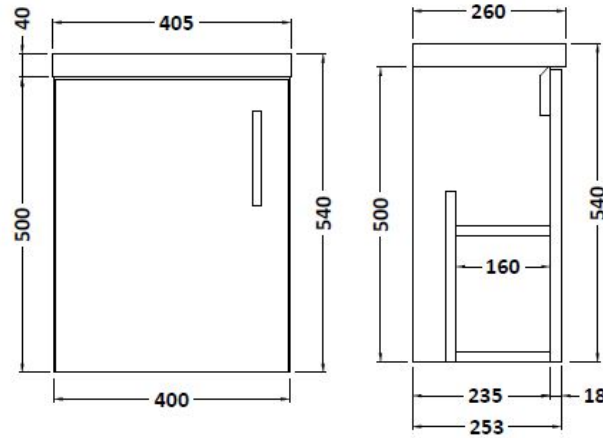

Sales Code: APL732C

Description: Apollo Wh 400mm Compact Basin Unit

Packaging Details

Barcode: 5055275886960