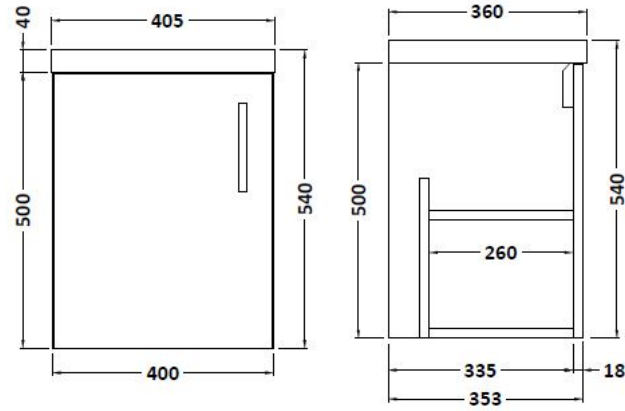

Sales Code: APL732

Description: Apollo Wh 400mm Basin Unit

Packaging Details

Barcode: 5055275886953

Sales Code: FMA732

Description: 400mm Single Door W/H (Full Depth)

Product Dimensions

Height (mm):	540
Width (mm):	400
Depth (mm):	355
Nett Weight (kg):	13.2

Packaging Dimensions

Height (mm):	500
Width (mm):	395
Depth (mm):	339
Gross Weight (kg):	14.2

Packaging Data

Box Colour:	Brown Cardboard Box
Box Qty:	1
Label Size:	100 x 50
Label Colour:	White Label
Label Qty:	2

Outer Box Dimensions (If Applicable)

Height (mm):	
Width (mm):	
Depth (mm):	
Gross Weight (kg):	
Barcode:	5055369096510

Product Details

Country of Origin:	Ireland
Fitting Instruction:	No
Certification:	FSC: Yes CE: N/A
Colour:	Cashmere Gloss
Construction Method:	Glue & Dowelled
Construction Type:	Rigid
Cabinet Finish:	MFC Gloss
Fascia Finish:	Mdf Vinyl Gloss
Cabinet Thickness (mm):	18
Fascia Thickness (mm):	18
Drawer Included:	No
Drawer Type:	Not Applicable
No of Shelves:	1
Hinge Type:	95 Degree Clip-On Soft Close
Hinge Included:	Yes
Adjustable Legs:	No
Fixings Included:	Yes
Handle Style:	Contemporary
Handle Included:	Yes
Waste Shroud:	No
Handle Type:	Strap

Sales Code: PMB311

Description: 400 Rear Tap Basin 1Th

Product Dimensions

Height (mm):	355
Width (mm):	403
Depth (mm):	135
Nett Weight (kg):	6.01

Packaging Dimensions

Height (mm):	550
Width (mm):	450
Depth (mm):	420
Gross Weight (kg):	6.01