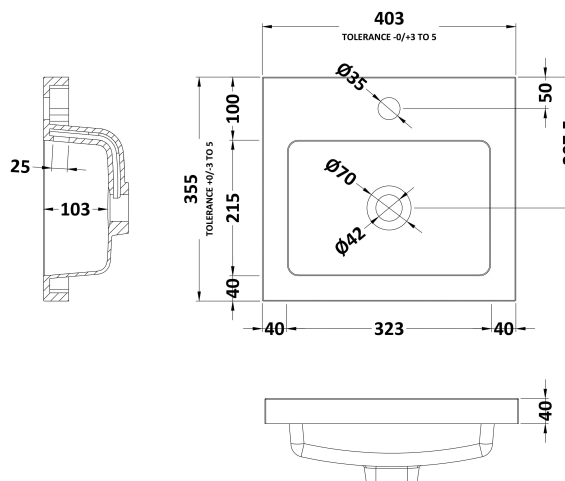

Packaging Dimensions

Height (mm):	500
Width (mm):	395
Depth (mm):	339
Gross Weight (kg):	14.2

Packaging Data

Box Colour:	Brown Cardboard Box
Box Qty:	1
Label Size:	100 x 50
Label Colour:	White Label
Label Qty:	2

Outer Box Dimensions (If Applicable)

Height (mm):	
Width (mm):	
Depth (mm):	
Gross Weight (kg):	
Barcode:	5055369096510

Product Details

Country of Origin:	Ireland
Fitting Instruction:	No
Certification:	FSC: Yes CE: N/A
Colour:	Cashmere Gloss
Construction Method:	Glue & Dowelled
Construction Type:	Rigid
Cabinet Finish:	MFC Gloss
Fascia Finish:	Mdf Vinyl Gloss
Cabinet Thickness (mm):	18
Fascia Thickness (mm):	18
Drawer Included:	No
Drawer Type:	Not Applicable
No of Shelves:	1
Hinge Type:	95 Degree Clip-On Soft Close
Hinge Included:	Yes
Adjustable Legs:	No
Fixings Included:	Yes
Handle Style:	Contemporary
Handle Included:	Yes
Waste Shroud:	No
Handle Type:	Strap

Sales Code: PMB311

Description: 400 Rear Tap Basin 1Th

Product Dimensions

Height (mm):	355
Width (mm):	403
Depth (mm):	135
Nett Weight (kg):	6.01

Packaging Dimensions

Height (mm):	550
Width (mm):	450
Depth (mm):	420
Gross Weight (kg):	6.01

Packaging Data

Box Colour:	Brown Cardboard Box - Printed
Box Qty:	1
Label Size:	100 x 50
Label Colour:	White Label
Label Qty:	2

Outer Box Dimensions (If Applicable)

Height (mm):	
Width (mm):	
Depth (mm):	
Gross Weight (kg):	
Barcode:	5055369071968