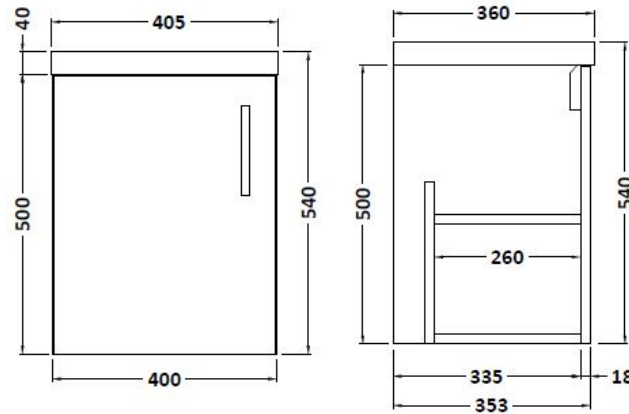

Sales Code: APL732

Description: Apollo Wh 400mm Basin Unit

Packaging Details

Barcode: 5055275886953

Sales Code: FMA732

Description: 400mm Single Door W/H (Full Depth)

Product Dimensions

Height (mm):	540
Width (mm):	400
Depth (mm):	355
Nett Weight (kg):	13.2

Packaging Dimensions

Height (mm):	500
Width (mm):	395
Depth (mm):	339
Gross Weight (kg):	14.2

Packaging Data

Box Colour:	Brown Cardboard Box
Box Qty:	1
Label Size:	100 x 50
Label Colour:	White Label
Label Qty:	2

Outer Box Dimensions (If Applicable)

Height (mm):	
Width (mm):	
Depth (mm):	
Gross Weight (kg):	
Barcode:	5055369096510

Product Details

Country of Origin:	Ireland
Fitting Instruction:	No
Certification:	FSC: Yes CE: N/A
Colour:	Cashmere Gloss
Construction Method:	Glue & Dowelled
Construction Type:	Rigid
Cabinet Finish:	MFC Gloss
Fascia Finish:	Mdf Vinyl Gloss
Cabinet Thickness (mm):	18
Fascia Thickness (mm):	18
Drawer Included:	No
Drawer Type:	Not Applicable
No of Shelves:	1
Hinge Type:	95 Degree Clip-On Soft Close
Hinge Included:	Yes
Adjustable Legs:	No
Fixings Included:	Yes
Handle Style:	Contemporary
Handle Included:	Yes
Waste Shroud:	No
Handle Type:	Strap

Sales Code: PMB311

Description: 400 Rear Tap Basin 1Th

Product Dimensions

Height (mm):	355
Width (mm):	403
Depth (mm):	135
Nett Weight (kg):	6.01

Packaging Dimensions

Height (mm):	550
Width (mm):	450
Depth (mm):	420
Gross Weight (kg):	6.01