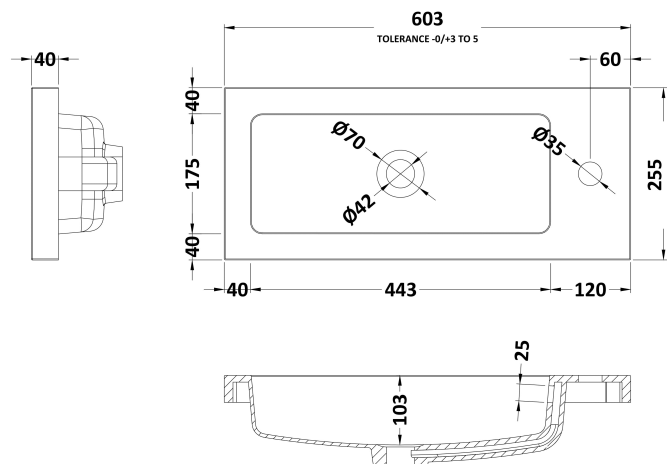

Packaging Dimensions

Height (mm):	780
Width (mm):	595
Depth (mm):	232
Gross Weight (kg):	18.6

Packaging Data

Box Colour:	Brown Cardboard Box
Box Qty:	1
Label Size:	100 x 50
Label Colour:	White Label
Label Qty:	2

Outer Box Dimensions (If Applicable)

Height (mm):	
Width (mm):	
Depth (mm):	
Gross Weight (kg):	
Barcode:	5055369096596

Product Details

Country of Origin:	Ireland
Fitting Instruction:	No
Certification:	FSC: Yes CE: N/A
Colour:	Cashmere Gloss
Construction Method:	Glue & Dowelled
Construction Type:	Rigid
Cabinet Finish:	MFC Gloss
Fascia Finish:	Mdf Vinyl Gloss
Cabinet Thickness (mm):	18
Fascia Thickness (mm):	18
Drawer Included:	No
Drawer Type:	Not Applicable
No of Shelves:	1
Hinge Type:	95 Degree Clip-On Soft Close
Hinge Included:	Yes
Adjustable Legs:	Yes, Supplied
Fixings Included:	Yes
Handle Style:	Contemporary
Handle Included:	Yes
Waste Shroud:	No
Handle Type:	Strap

Sales Code: PMB303

Description: 600 Side Tape Basin 1Th (602.5X255x40)

Product Dimensions

Height (mm):	255
Width (mm):	603
Depth (mm):	135
Nett Weight (kg):	9

Packaging Dimensions

Height (mm):	305
Width (mm):	205
Depth (mm):	655
Gross Weight (kg):	9

Packaging Data

Box Colour:	Brown Cardboard Box - Printed
Box Qty:	1
Label Size:	100 x 50
Label Colour:	White Label
Label Qty:	2

Outer Box Dimensions (If Applicable)

Height (mm):	
Width (mm):	
Depth (mm):	
Gross Weight (kg):	
Barcode:	5055369063048