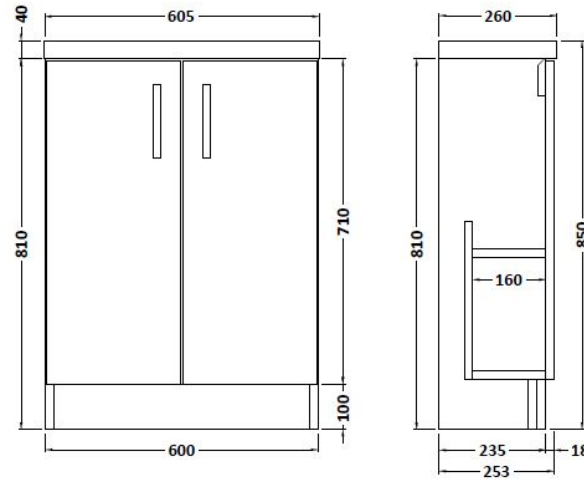

Sales Code: APL726C

Description: Apollo Fs 600mm Compact Basin Unit

Packaging Details

Barcode: 5055275886946

Sales Code: FMA726C

Description: 600mm Double Door F/S (Compact)

Product Dimensions

Height (mm):	850
Width (mm):	600
Depth (mm):	255
Nett Weight (kg):	17.6

Packaging Dimensions

Height (mm):	780
Width (mm):	595
Depth (mm):	232
Gross Weight (kg):	18.6

Packaging Data

Box Colour:	Brown Cardboard Box
Box Qty:	1
Label Size:	100 x 50
Label Colour:	White Label
Label Qty:	2

Outer Box Dimensions (If Applicable)

Height (mm):	
Width (mm):	
Depth (mm):	
Gross Weight (kg):	
Barcode:	5055369096596

Product Details

Country of Origin:	Ireland
Fitting Instruction:	No
Certification:	FSC: Yes CE: N/A
Colour:	Cashmere Gloss
Construction Method:	Glue & Dowelled
Construction Type:	Rigid
Cabinet Finish:	MFC Gloss
Fascia Finish:	Mdf Vinyl Gloss
Cabinet Thickness (mm):	18
Fascia Thickness (mm):	18
Drawer Included:	No
Drawer Type:	Not Applicable
No of Shelves:	1
Hinge Type:	95 Degree Clip-On Soft Close
Hinge Included:	Yes
Adjustable Legs:	Yes, Supplied
Fixings Included:	Yes
Handle Style:	Contemporary
Handle Included:	Yes
Waste Shroud:	No
Handle Type:	Strap

Sales Code: PMB303

Description: 600 Side Tape Basin 1Th (602.5X255x40)

Product Dimensions

Height (mm):	255
Width (mm):	603
Depth (mm):	135
Nett Weight (kg):	9

Packaging Dimensions

Height (mm):	305
Width (mm):	205
Depth (mm):	655
Gross Weight (kg):	9