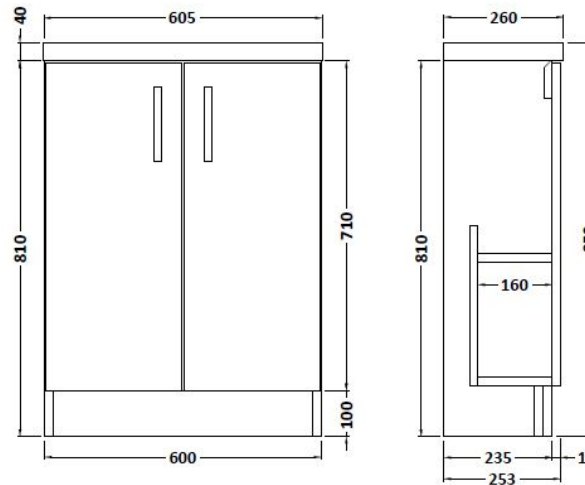

Sales Code: APL726C

Description: Apollo Fs 600mm Compact Basin Unit

Packaging Details

Barcode: 5055275886946

Sales Code: FMA726C

Description: 600mm Double Door F/S (Compact)

Product Dimensions

Height (mm):	850
Width (mm):	600
Depth (mm):	255
Nett Weight (kg):	17.6

Packaging Dimensions

Height (mm):	780
Width (mm):	595
Depth (mm):	232
Gross Weight (kg):	18.6

Packaging Data

Box Colour:	Brown Cardboard Box
Box Qty:	1
Label Size:	100 x 50
Label Colour:	White Label
Label Qty:	2

Outer Box Dimensions (If Applicable)

Height (mm):	
Width (mm):	
Depth (mm):	
Gross Weight (kg):	
Barcode:	5055369096596

Product Details

Country of Origin:	Ireland
Fitting Instruction:	No
Certification:	FSC: Yes CE: N/A
Colour:	Cashmere Gloss
Construction Method:	Glue & Dowelled
Construction Type:	Rigid
Cabinet Finish:	MFC Gloss
Fascia Finish:	Mdf Vinyl Gloss
Cabinet Thickness (mm):	18
Fascia Thickness (mm):	18
Drawer Included:	No
Drawer Type:	Not Applicable
No of Shelves:	1
Hinge Type:	95 Degree Clip-On Soft Close
Hinge Included:	Yes
Adjustable Legs:	Yes, Supplied
Fixings Included:	Yes
Handle Style:	Contemporary
Handle Included:	Yes
Waste Shroud:	No
Handle Type:	Strap

Sales Code: PMB303

Description: 600 Side Tape Basin 1Th (602.5X255x40)

Product Dimensions

Height (mm):	255
Width (mm):	603
Depth (mm):	135
Nett Weight (kg):	9

Packaging Dimensions

Height (mm):	305
Width (mm):	205
Depth (mm):	655
Gross Weight (kg):	9