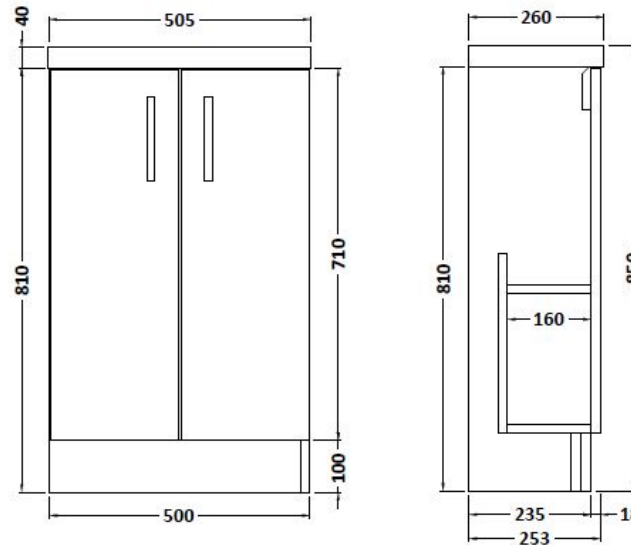

Sales Code: APL724C

Description: Apollo Fs 500mm Compact Basin Unit

Packaging Details

Barcode: 5055275886922

Sales Code: FMA724C

Description: 500mm Double Door F/S (Compact)

Product Dimensions

Height (mm):	850
Width (mm):	500
Depth (mm):	255
Nett Weight (kg):	15.4

Packaging Dimensions

Height (mm):	780
Width (mm):	495
Depth (mm):	232
Gross Weight (kg):	16.4

Packaging Data

Box Colour:	Brown Cardboard Box
Box Qty:	1
Label Size:	100 x 50
Label Colour:	White Label
Label Qty:	2

Outer Box Dimensions (If Applicable)

Height (mm):	
Width (mm):	
Depth (mm):	
Gross Weight (kg):	
Barcode:	5055369096534

Product Details

Country of Origin:	Ireland
Fitting Instruction:	No
Certification:	FSC: Yes CE: N/A
Colour:	Cashmere Gloss
Construction Method:	Glue & Dowelled
Construction Type:	Rigid
Cabinet Finish:	MFC Gloss
Fascia Finish:	Mdf Vinyl Gloss
Cabinet Thickness (mm):	18
Fascia Thickness (mm):	18
Drawer Included:	No
Drawer Type:	Not Applicable
No of Shelves:	1
Hinge Type:	95 Degree Clip-On Soft Close
Hinge Included:	Yes
Adjustable Legs:	Yes, Supplied
Fixings Included:	Yes
Handle Style:	Contemporary
Handle Included:	Yes
Waste Shroud:	No
Handle Type:	Strap

Sales Code: PMB302

Description: 500 Side Tap Basin 1Th (502.5X255x40)

Product Dimensions

Height (mm):	255
Width (mm):	503
Depth (mm):	135
Nett Weight (kg):	8

Packaging Dimensions

Height (mm):	305
Width (mm):	205
Depth (mm):	555
Gross Weight (kg):	8