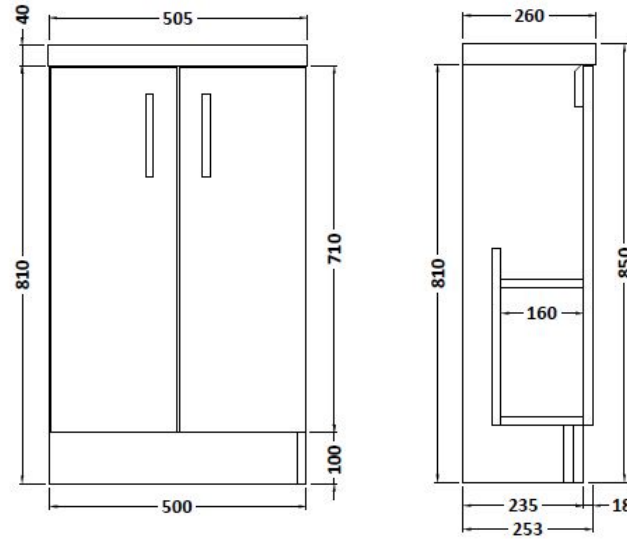

Sales Code: APL724C

Description: Apollo Fs 500mm Compact Basin Unit

Packaging Details

Barcode: 5055275886922

Sales Code: FMA724C

Description: 500mm Double Door F/S (Compact)

Product Dimensions

Height (mm):	850
Width (mm):	500
Depth (mm):	255
Nett Weight (kg):	15.4

Packaging Dimensions

Height (mm):	780
Width (mm):	495
Depth (mm):	232
Gross Weight (kg):	16.4

Packaging Data

Box Colour:	Brown Cardboard Box
Box Qty:	1
Label Size:	100 x 50
Label Colour:	White Label
Label Qty:	2

Outer Box Dimensions (If Applicable)

Height (mm):	
Width (mm):	
Depth (mm):	
Gross Weight (kg):	
Barcode:	5055369096534

Product Details

Country of Origin:	Ireland
Fitting Instruction:	No
Certification:	FSC: Yes CE: N/A
Colour:	Cashmere Gloss
Construction Method:	Glue & Dowelled
Construction Type:	Rigid
Cabinet Finish:	MFC Gloss
Fascia Finish:	Mdf Vinyl Gloss
Cabinet Thickness (mm):	18
Fascia Thickness (mm):	18
Drawer Included:	No
Drawer Type:	Not Applicable
No of Shelves:	1
Hinge Type:	95 Degree Clip-On Soft Close
Hinge Included:	Yes
Adjustable Legs:	Yes, Supplied
Fixings Included:	Yes
Handle Style:	Contemporary
Handle Included:	Yes
Waste Shroud:	No
Handle Type:	Strap

Sales Code: PMB302

Description: 500 Side Tap Basin 1Th (502.5X255x40)

Product Dimensions

Height (mm):	255
Width (mm):	503
Depth (mm):	135
Nett Weight (kg):	8

Packaging Dimensions

Height (mm):	305
Width (mm):	205
Depth (mm):	555
Gross Weight (kg):	8