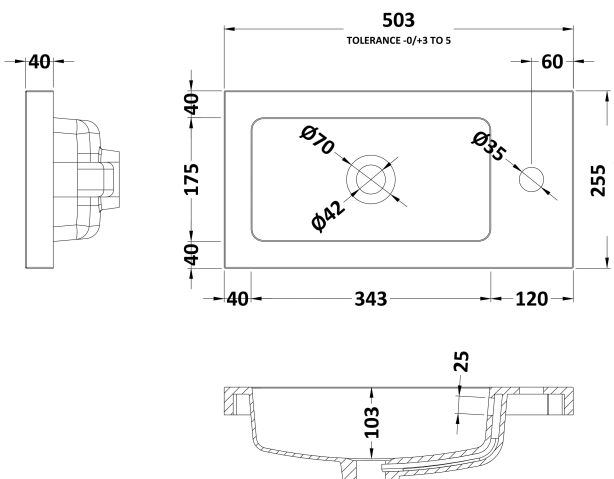

Packaging Dimensions

Height (mm):	780
Width (mm):	495
Depth (mm):	232
Gross Weight (kg):	16.4

Packaging Data

Box Colour:	Brown Cardboard Box
Box Qty:	1
Label Size:	100 x 50
Label Colour:	White Label
Label Qty:	2

Outer Box Dimensions (If Applicable)

Height (mm):	
Width (mm):	
Depth (mm):	
Gross Weight (kg):	
Barcode:	5055369096534

Product Details

Country of Origin:	Ireland
Fitting Instruction:	No
Certification:	FSC: Yes CE: N/A
Colour:	Cashmere Gloss
Construction Method:	Glue & Dowelled
Construction Type:	Rigid
Cabinet Finish:	MFC Gloss
Fascia Finish:	Mdf Vinyl Gloss
Cabinet Thickness (mm):	18
Fascia Thickness (mm):	18
Drawer Included:	No
Drawer Type:	Not Applicable
No of Shelves:	1
Hinge Type:	95 Degree Clip-On Soft Close
Hinge Included:	Yes
Adjustable Legs:	Yes, Supplied
Fixings Included:	Yes
Handle Style:	Contemporary
Handle Included:	Yes
Waste Shroud:	No
Handle Type:	Strap

Sales Code: PMB302

Description: 500 Side Tap Basin 1Th (502.5X255x40)

Product Dimensions

Height (mm):	255
Width (mm):	503
Depth (mm):	135
Nett Weight (kg):	8

Packaging Dimensions

Height (mm):	305
Width (mm):	205
Depth (mm):	555
Gross Weight (kg):	8

Packaging Data

Box Colour:	Brown Cardboard Box - Printed
Box Qty:	1
Label Size:	100 x 50
Label Colour:	White Label
Label Qty:	2

Outer Box Dimensions (If Applicable)

Height (mm):	
Width (mm):	
Depth (mm):	
Gross Weight (kg):	
Barcode:	5055369063031