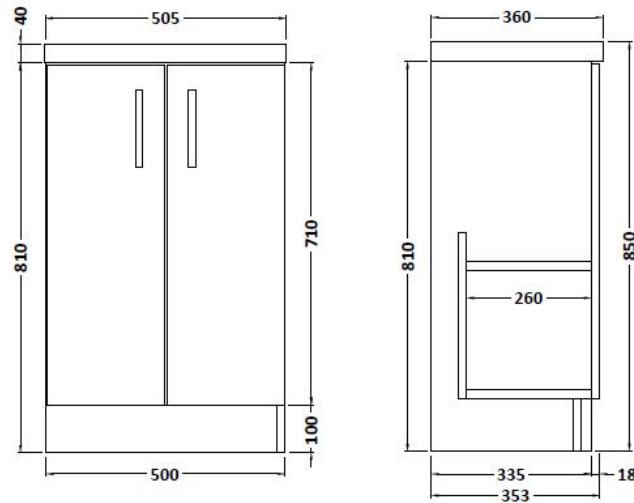

Sales Code: APL724

Description: Apollo Fs 500mm Basin Unit

Packaging Details

Barcode: 5055275886915

Sales Code: FMA724

Description: 500mm Double Door F/S (Full Depth)

Product Dimensions

Height (mm):	850
Width (mm):	500
Depth (mm):	355
Nett Weight (kg):	15.4

Packaging Dimensions

Height (mm):	780
Width (mm):	495
Depth (mm):	339
Gross Weight (kg):	16.4

Packaging Data

Box Colour:	Brown Cardboard Box
Box Qty:	1
Label Size:	100 x 50
Label Colour:	White Label
Label Qty:	2

Outer Box Dimensions (If Applicable)

Height (mm):	
Width (mm):	
Depth (mm):	
Gross Weight (kg):	
Barcode:	5055369096541

Product Details

Country of Origin:	Ireland
Fitting Instruction:	No
Certification:	FSC: Yes CE: N/A
Colour:	Cashmere Gloss
Construction Method:	Glue & Dowelled
Construction Type:	Rigid
Cabinet Finish:	MFC Gloss
Fascia Finish:	Mdf Vinyl Gloss
Cabinet Thickness (mm):	18
Fascia Thickness (mm):	18
Drawer Included:	No
Drawer Type:	Not Applicable
No of Shelves:	1
Hinge Type:	95 Degree Clip-On Soft Close
Hinge Included:	Yes
Adjustable Legs:	Yes, Supplied
Fixings Included:	Yes
Handle Style:	Contemporary
Handle Included:	Yes
Waste Shroud:	No
Handle Type:	Strap

Sales Code: PMB312

Description: 500 Rear Tap Basin 1Th

Product Dimensions

Height (mm):	355
Width (mm):	503
Depth (mm):	135
Nett Weight (kg):	8.1

Packaging Dimensions

Height (mm):	420
Width (mm):	210
Depth (mm):	550
Gross Weight (kg):	8.1