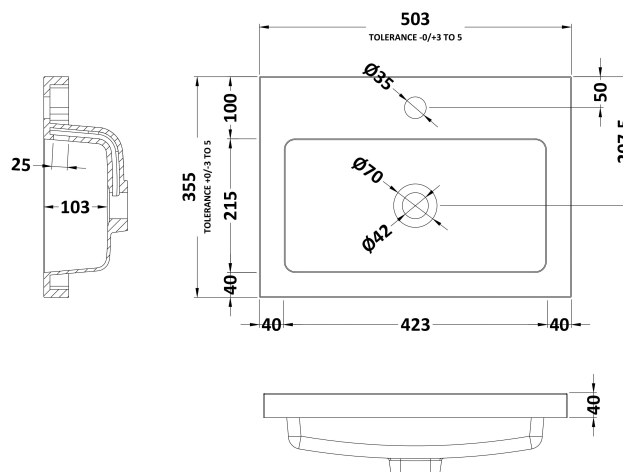

Sales Code: APL724

Description: Apollo Fs 500mm Basin Unit

Packaging Details

Barcode: 5055275886915

Sales Code: FMA724

Description: 500mm Double Door F/S (Full Depth)

Product Dimensions

Height (mm):	850
Width (mm):	500
Depth (mm):	355
Nett Weight (kg):	15.4

Packaging Dimensions

Height (mm):	780
Width (mm):	495
Depth (mm):	339
Gross Weight (kg):	16.4

Packaging Data

Box Colour:	Brown Cardboard Box
Box Qty:	1
Label Size:	100 x 50
Label Colour:	White Label
Label Qty:	2

Outer Box Dimensions (If Applicable)

Height (mm):	
Width (mm):	
Depth (mm):	
Gross Weight (kg):	
Barcode:	5055369096541

Product Details

Country of Origin:	Ireland
Fitting Instruction:	No
Certification:	FSC: Yes CE: N/A
Colour:	Cashmere Gloss
Construction Method:	Glue & Dowelled
Construction Type:	Rigid
Cabinet Finish:	MFC Gloss
Fascia Finish:	Mdf Vinyl Gloss
Cabinet Thickness (mm):	18
Fascia Thickness (mm):	18
Drawer Included:	No
Drawer Type:	Not Applicable
No of Shelves:	1
Hinge Type:	95 Degree Clip-On Soft Close
Hinge Included:	Yes
Adjustable Legs:	Yes, Supplied
Fixings Included:	Yes
Handle Style:	Contemporary
Handle Included:	Yes
Waste Shroud:	No
Handle Type:	Strap

Sales Code: PMB312

Description: 500 Rear Tap Basin 1Th

Product Dimensions

Height (mm):	355
Width (mm):	503
Depth (mm):	135
Nett Weight (kg):	8.1

Packaging Dimensions

Height (mm):	420
Width (mm):	210
Depth (mm):	550
Gross Weight (kg):	8.1