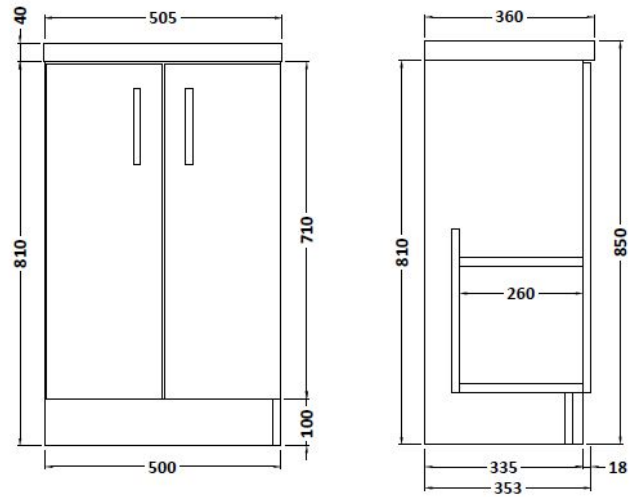

Sales Code: APL724

Description: Apollo Fs 500mm Basin Unit

Packaging Details

Barcode: 5055275886915

Sales Code: FMA724

Description: 500mm Double Door F/S (Full Depth)

Product Dimensions

Height (mm):	850
Width (mm):	500
Depth (mm):	355
Nett Weight (kg):	15.4

Packaging Dimensions

Height (mm):	780
Width (mm):	495
Depth (mm):	339
Gross Weight (kg):	16.4

Packaging Data

Box Colour:	Brown Cardboard Box
Box Qty:	1
Label Size:	100 x 50
Label Colour:	White Label
Label Qty:	2

Outer Box Dimensions (If Applicable)

Height (mm):	
Width (mm):	
Depth (mm):	
Gross Weight (kg):	
Barcode:	5055369096541

Product Details

Country of Origin:	Ireland
Fitting Instruction:	No
Certification:	FSC: Yes CE: N/A
Colour:	Cashmere Gloss
Construction Method:	Glue & Dowelled
Construction Type:	Rigid
Cabinet Finish:	MFC Gloss
Fascia Finish:	Mdf Vinyl Gloss
Cabinet Thickness (mm):	18
Fascia Thickness (mm):	18
Drawer Included:	No
Drawer Type:	Not Applicable
No of Shelves:	1
Hinge Type:	95 Degree Clip-On Soft Close
Hinge Included:	Yes
Adjustable Legs:	Yes, Supplied
Fixings Included:	Yes
Handle Style:	Contemporary
Handle Included:	Yes
Waste Shroud:	No
Handle Type:	Strap

Sales Code: PMB312

Description: 500 Rear Tap Basin 1Th

Product Dimensions

Height (mm):	355
Width (mm):	503
Depth (mm):	135
Nett Weight (kg):	8.1

Packaging Dimensions

Height (mm):	420
Width (mm):	210
Depth (mm):	550
Gross Weight (kg):	8.1