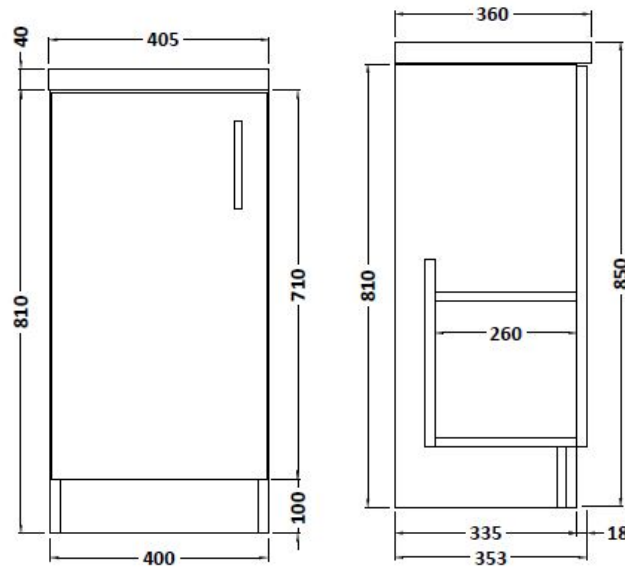

Sales Code: APL722

Description: Apollo Fs 400mm Basin Unit

Packaging Details

Barcode: 5055275886892

Sales Code: FMA722

Description: 400mm Single Door F/S (Ful Depth)

Product Dimensions

Height (mm):	810
Width (mm):	400
Depth (mm):	355
Nett Weight (kg):	13.2

Packaging Dimensions

Height (mm):	780
Width (mm):	395
Depth (mm):	339
Gross Weight (kg):	14.2

Packaging Data

Box Colour:	Brown Cardboard Box
Box Qty:	1
Label Size:	100 x 50
Label Colour:	White Label
Label Qty:	2

Outer Box Dimensions (If Applicable)

Height (mm):	
Width (mm):	
Depth (mm):	
Gross Weight (kg):	
Barcode:	5055369096497

Product Details

Country of Origin:	Ireland
Fitting Instruction:	No
Certification:	FSC: Yes CE: N/A
Colour:	Cashmere Gloss
Construction Method:	Glue & Dowelled
Construction Type:	Rigid
Cabinet Finish:	MFC Gloss
Fascia Finish:	Mdf Vinyl Gloss
Cabinet Thickness (mm):	18
Fascia Thickness (mm):	18
Drawer Included:	No
Drawer Type:	Not Applicable
No of Shelves:	1
Hinge Type:	95 Degree Clip-On Soft Close
Hinge Included:	Yes
Adjustable Legs:	Yes, Supplied
Fixings Included:	Yes
Handle Style:	Contemporary
Handle Included:	Yes
Waste Shroud:	No
Handle Type:	Strap

Sales Code: PMB311

Description: 400 Rear Tap Basin 1Th

Product Dimensions

Height (mm):	355
Width (mm):	403
Depth (mm):	135
Nett Weight (kg):	6.01

Packaging Dimensions

Height (mm):	550
Width (mm):	450
Depth (mm):	420
Gross Weight (kg):	6.01