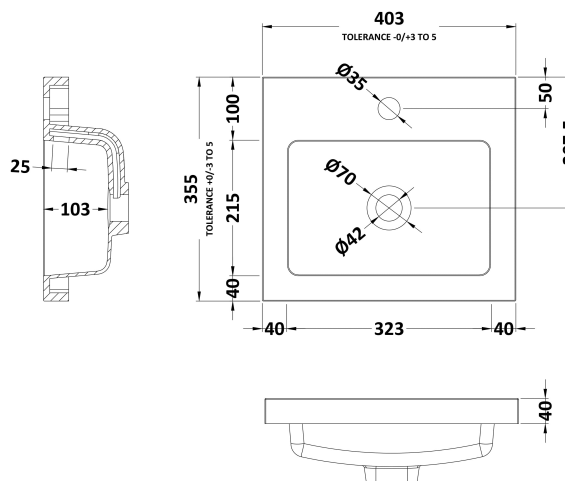

Packaging Dimensions

Height (mm):	780
Width (mm):	395
Depth (mm):	339
Gross Weight (kg):	14.2

Packaging Data

Box Colour:	Brown Cardboard Box
Box Qty:	1
Label Size:	100 x 50
Label Colour:	White Label
Label Qty:	2

Outer Box Dimensions (If Applicable)

Height (mm):	
Width (mm):	
Depth (mm):	
Gross Weight (kg):	
Barcode:	5055369096497

Product Details

Country of Origin:	Ireland
Fitting Instruction:	No
Certification:	FSC: Yes CE: N/A
Colour:	Cashmere Gloss
Construction Method:	Glue & Dowelled
Construction Type:	Rigid
Cabinet Finish:	MFC Gloss
Fascia Finish:	Mdf Vinyl Gloss
Cabinet Thickness (mm):	18
Fascia Thickness (mm):	18
Drawer Included:	No
Drawer Type:	Not Applicable
No of Shelves:	1
Hinge Type:	95 Degree Clip-On Soft Close
Hinge Included:	Yes
Adjustable Legs:	Yes, Supplied
Fixings Included:	Yes
Handle Style:	Contemporary
Handle Included:	Yes
Waste Shroud:	No
Handle Type:	Strap

Sales Code: PMB311

Description: 400 Rear Tap Basin 1Th

Product Dimensions

Height (mm):	355
Width (mm):	403
Depth (mm):	135
Nett Weight (kg):	6.01

Packaging Dimensions

Height (mm):	550
Width (mm):	450
Depth (mm):	420
Gross Weight (kg):	6.01

Packaging Data

Box Colour:	Brown Cardboard Box - Printed
Box Qty:	1
Label Size:	100 x 50
Label Colour:	White Label
Label Qty:	2

Outer Box Dimensions (If Applicable)

Height (mm):	
Width (mm):	
Depth (mm):	
Gross Weight (kg):	
Barcode:	5055369071968