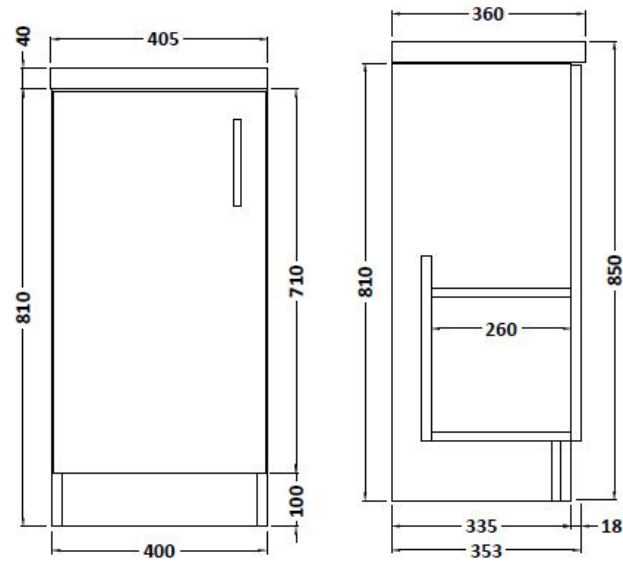

Sales Code: APL722

Description: Apollo Fs 400mm Basin Unit

Packaging Details

Barcode: 5055275886892

Sales Code: FMA722

Description: 400mm Single Door F/S (Ful Depth)

Product Dimensions

Height (mm):	810
Width (mm):	400
Depth (mm):	355
Nett Weight (kg):	13.2

Packaging Dimensions

Height (mm):	780
Width (mm):	395
Depth (mm):	339
Gross Weight (kg):	14.2

Packaging Data

Box Colour:	Brown Cardboard Box
Box Qty:	1
Label Size:	100 x 50
Label Colour:	White Label
Label Qty:	2

Outer Box Dimensions (If Applicable)

Height (mm):	
Width (mm):	
Depth (mm):	
Gross Weight (kg):	
Barcode:	5055369096497

Product Details

Country of Origin:	Ireland
Fitting Instruction:	No
Certification:	FSC: Yes CE: N/A
Colour:	Cashmere Gloss
Construction Method:	Glue & Dowelled
Construction Type:	Rigid
Cabinet Finish:	MFC Gloss
Fascia Finish:	Mdf Vinyl Gloss
Cabinet Thickness (mm):	18
Fascia Thickness (mm):	18
Drawer Included:	No
Drawer Type:	Not Applicable
No of Shelves:	1
Hinge Type:	95 Degree Clip-On Soft Close
Hinge Included:	Yes
Adjustable Legs:	Yes, Supplied
Fixings Included:	Yes
Handle Style:	Contemporary
Handle Included:	Yes
Waste Shroud:	No
Handle Type:	Strap

Sales Code: PMB311

Description: 400 Rear Tap Basin 1Th

Product Dimensions

Height (mm):	355
Width (mm):	403
Depth (mm):	135
Nett Weight (kg):	6.01

Packaging Dimensions

Height (mm):	550
Width (mm):	450
Depth (mm):	420
Gross Weight (kg):	6.01