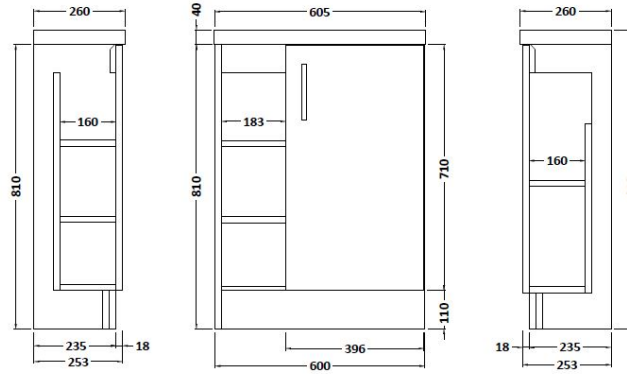

Sales Code: APL476C

Description: Apollo Fs 600mm Compact Basin Unit

Packaging Details

Barcode: 5055275886885

Sales Code: FMA476C

Description: 600mm Single Door / Open Shelf (Compact)

Product Dimensions

Height (mm):	800
Width (mm):	600
Depth (mm):	250
Nett Weight (kg):	19

Packaging Dimensions

Height (mm):	780
Width (mm):	595
Depth (mm):	232
Gross Weight (kg):	20

Packaging Data

Box Colour:	Brown Cardboard Box
Box Qty:	1
Label Size:	100 x 50
Label Colour:	White Label
Label Qty:	2

Outer Box Dimensions (If Applicable)

Height (mm):	
Width (mm):	
Depth (mm):	
Gross Weight (kg):	
Barcode:	5055369096886

Product Details

Country of Origin:	Ireland
Fitting Instruction:	No
Certification:	FSC: Yes CE: N/A
Colour:	Grey Gloss
Construction Method:	Glue & Dowelled
Construction Type:	Rigid
Cabinet Finish:	MFC Gloss
Fascia Finish:	Mdf Vinyl Gloss
Cabinet Thickness (mm):	18
Fascia Thickness (mm):	18
Drawer Included:	No
Drawer Type:	Not Applicable
No of Shelves:	1
Hinge Type:	95 Degree Clip-On Soft Close
Hinge Included:	Yes
Adjustable Legs:	Yes, Supplied
Fixings Included:	Yes
Handle Style:	Contemporary
Handle Included:	Yes
Waste Shroud:	No
Handle Type:	Strap

Sales Code: PMB303

Description: 600 Side Tape Basin 1Th (602.5X255x40)

Product Dimensions

Height (mm):	255
Width (mm):	603
Depth (mm):	135
Nett Weight (kg):	9

Packaging Dimensions

Height (mm):	305
Width (mm):	205
Depth (mm):	655
Gross Weight (kg):	9