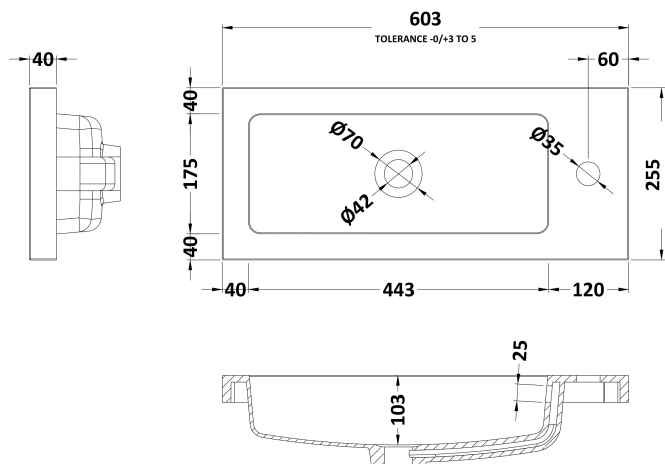

Packaging Dimensions

Height (mm):	780
Width (mm):	595
Depth (mm):	232
Gross Weight (kg):	20

Packaging Data

Box Colour:	Brown Cardboard Box
Box Qty:	1
Label Size:	100 x 50
Label Colour:	White Label
Label Qty:	2

Outer Box Dimensions (If Applicable)

Height (mm):	
Width (mm):	
Depth (mm):	
Gross Weight (kg):	
Barcode:	5055369096886

Product Details

Country of Origin:	Ireland
Fitting Instruction:	No
Certification:	FSC: Yes CE: N/A
Colour:	Grey Gloss
Construction Method:	Glue & Dowelled
Construction Type:	Rigid
Cabinet Finish:	MFC Gloss
Fascia Finish:	Mdf Vinyl Gloss
Cabinet Thickness (mm):	18
Fascia Thickness (mm):	18
Drawer Included:	No
Drawer Type:	Not Applicable
No of Shelves:	1
Hinge Type:	95 Degree Clip-On Soft Close
Hinge Included:	Yes
Adjustable Legs:	Yes, Supplied
Fixings Included:	Yes
Handle Style:	Contemporary
Handle Included:	Yes
Waste Shroud:	No
Handle Type:	Strap

Sales Code: PMB303

Description: 600 Side Tape Basin 1Th (602.5X255x40)

Product Dimensions

Height (mm):	255
Width (mm):	603
Depth (mm):	135
Nett Weight (kg):	9

Packaging Dimensions

Height (mm):	305
Width (mm):	205
Depth (mm):	655
Gross Weight (kg):	9

Packaging Data

Box Colour:	Brown Cardboard Box - Printed
Box Qty:	1
Label Size:	100 x 50
Label Colour:	White Label
Label Qty:	2

Outer Box Dimensions (If Applicable)

Height (mm):	
Width (mm):	
Depth (mm):	
Gross Weight (kg):	
Barcode:	5055369063048