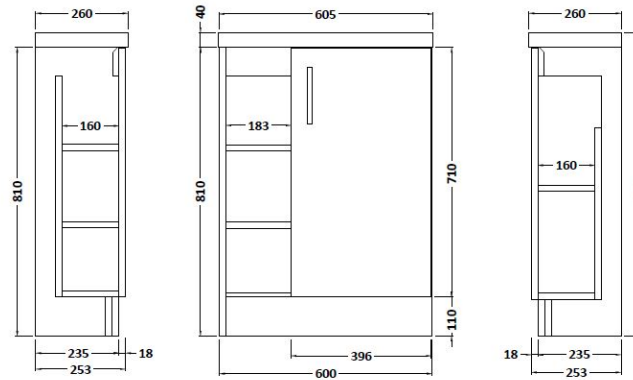

Sales Code: APL476C

Description: Apollo Fs 600mm Compact Basin Unit

Packaging Details

Barcode: 5055275886885

Sales Code: FMA476C

Description: 600mm Single Door / Open Shelf (Compact)

Product Dimensions

Height (mm):	800
Width (mm):	600
Depth (mm):	250
Nett Weight (kg):	19

Packaging Dimensions

Height (mm):	780
Width (mm):	595
Depth (mm):	232
Gross Weight (kg):	20

Packaging Data

Box Colour:	Brown Cardboard Box
Box Qty:	1
Label Size:	100 x 50
Label Colour:	White Label
Label Qty:	2

Outer Box Dimensions (If Applicable)

Height (mm):	
Width (mm):	
Depth (mm):	
Gross Weight (kg):	
Barcode:	5055369096886

Product Details

Country of Origin:	Ireland
Fitting Instruction:	No
Certification:	FSC: Yes CE: N/A
Colour:	Grey Gloss
Construction Method:	Glue & Dowelled
Construction Type:	Rigid
Cabinet Finish:	MFC Gloss
Fascia Finish:	Mdf Vinyl Gloss
Cabinet Thickness (mm):	18
Fascia Thickness (mm):	18
Drawer Included:	No
Drawer Type:	Not Applicable
No of Shelves:	1
Hinge Type:	95 Degree Clip-On Soft Close
Hinge Included:	Yes
Adjustable Legs:	Yes, Supplied
Fixings Included:	Yes
Handle Style:	Contemporary
Handle Included:	Yes
Waste Shroud:	No
Handle Type:	Strap

Sales Code: PMB303

Description: 600 Side Tape Basin 1Th (602.5X255x40)

Product Dimensions

Height (mm):	255
Width (mm):	603
Depth (mm):	135
Nett Weight (kg):	9

Packaging Dimensions

Height (mm):	305
Width (mm):	205
Depth (mm):	655
Gross Weight (kg):	9