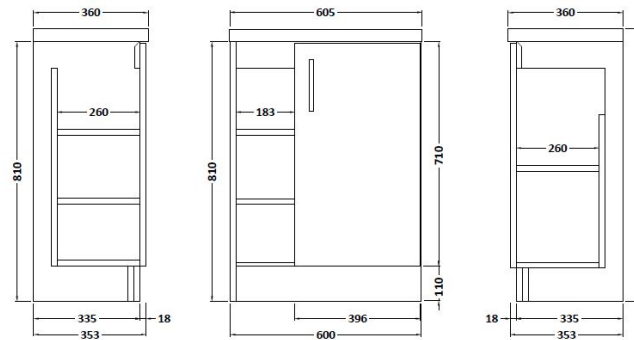

Sales Code: APL476

Description: Apollo Fs 600mm Basin Unit

Packaging Details

Barcode: 5055275886878

Sales Code: FMA476

Description: 600mm Single Door/Opn Shelf (Full Depth)

Product Dimensions

Height (mm):	850
Width (mm):	600
Depth (mm):	355
Nett Weight (kg):	19

Packaging Dimensions

Height (mm):	780
Width (mm):	595
Depth (mm):	339
Gross Weight (kg):	20

Packaging Data

Box Colour:	Brown Cardboard Box
Box Qty:	1
Label Size:	100 x 50
Label Colour:	White Label
Label Qty:	2

Outer Box Dimensions (If Applicable)

Height (mm):	
Width (mm):	
Depth (mm):	
Gross Weight (kg):	
Barcode:	5055369096893

Product Details

Country of Origin:	Ireland
Fitting Instruction:	No
Certification:	FSC: Yes CE: N/A
Colour:	Grey Gloss
Construction Method:	Glue & Dowelled
Construction Type:	Rigid
Cabinet Finish:	MFC Gloss
Fascia Finish:	Mdf Vinyl Gloss
Cabinet Thickness (mm):	18
Fascia Thickness (mm):	18
Drawer Included:	No
Drawer Type:	Not Applicable
No of Shelves:	1
Hinge Type:	95 Degree Clip-On Soft Close
Hinge Included:	Yes
Adjustable Legs:	Yes, Supplied
Fixings Included:	Yes
Handle Style:	Contemporary
Handle Included:	Yes
Waste Shroud:	No
Handle Type:	Strap

Sales Code: PMB313

Description: 600 Rear Tap Basin 1Th

Product Dimensions

Height (mm):	355
Width (mm):	603
Depth (mm):	135
Nett Weight (kg):	9.66

Packaging Dimensions

Height (mm):	410
Width (mm):	200
Depth (mm):	650
Gross Weight (kg):	9.66