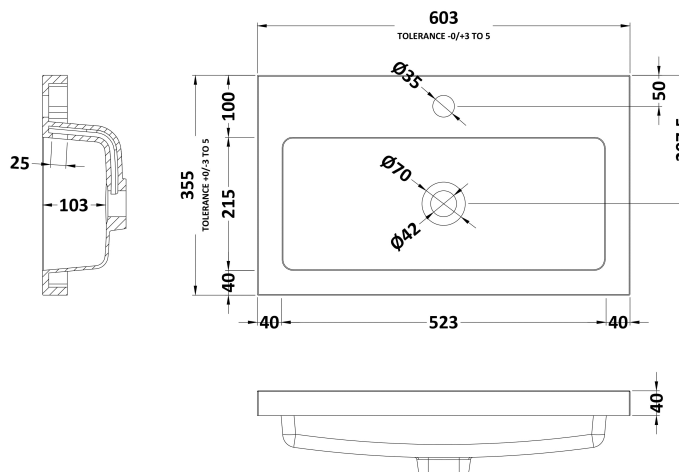

Packaging Dimensions

Height (mm):	780
Width (mm):	595
Depth (mm):	339
Gross Weight (kg):	20

Packaging Data

Box Colour:	Brown Cardboard Box
Box Qty:	1
Label Size:	100 x 50
Label Colour:	White Label
Label Qty:	2

Outer Box Dimensions (If Applicable)

Height (mm):	
Width (mm):	
Depth (mm):	
Gross Weight (kg):	
Barcode:	5055369096893

Product Details

Country of Origin:	Ireland
Fitting Instruction:	No
Certification:	FSC: Yes CE: N/A
Colour:	Grey Gloss
Construction Method:	Glue & Dowelled
Construction Type:	Rigid
Cabinet Finish:	MFC Gloss
Fascia Finish:	Mdf Vinyl Gloss
Cabinet Thickness (mm):	18
Fascia Thickness (mm):	18
Drawer Included:	No
Drawer Type:	Not Applicable
No of Shelves:	1
Hinge Type:	95 Degree Clip-On Soft Close
Hinge Included:	Yes
Adjustable Legs:	Yes, Supplied
Fixings Included:	Yes
Handle Style:	Contemporary
Handle Included:	Yes
Waste Shroud:	No
Handle Type:	Strap

Sales Code: PMB313

Description: 600 Rear Tap Basin 1Th

Product Dimensions

Height (mm):	355
Width (mm):	603
Depth (mm):	135
Nett Weight (kg):	9.66

Packaging Dimensions

Height (mm):	410
Width (mm):	200
Depth (mm):	650
Gross Weight (kg):	9.66

Packaging Data

Box Colour:	Brown Cardboard Box - Printed
Box Qty:	1
Label Size:	100 x 50
Label Colour:	White Label
Label Qty:	2

Outer Box Dimensions (If Applicable)

Height (mm):	
Width (mm):	
Depth (mm):	
Gross Weight (kg):	
Barcode:	5055369071982