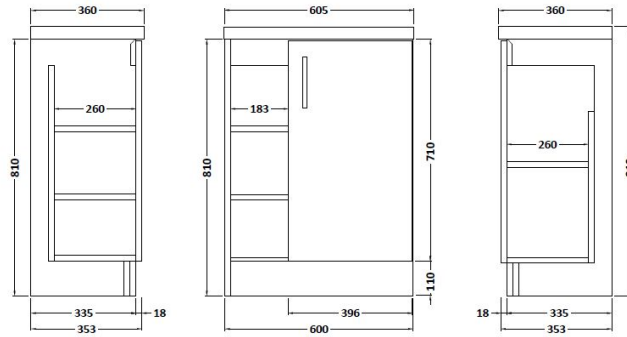

Sales Code: APL476

Description: Apollo Fs 600mm Basin Unit

Packaging Details

Barcode: 5055275886878

Sales Code: FMA476

Description: 600mm Single Door/Opn Shelf (Full Depth)

Product Dimensions

Height (mm):	850
Width (mm):	600
Depth (mm):	355
Nett Weight (kg):	19

Packaging Dimensions

Height (mm):	780
Width (mm):	595
Depth (mm):	339
Gross Weight (kg):	20

Packaging Data

Box Colour:	Brown Cardboard Box
Box Qty:	1
Label Size:	100 x 50
Label Colour:	White Label
Label Qty:	2

Outer Box Dimensions (If Applicable)

Height (mm):	
Width (mm):	
Depth (mm):	
Gross Weight (kg):	
Barcode:	5055369096893

Product Details

Country of Origin:	Ireland
Fitting Instruction:	No
Certification:	FSC: Yes CE: N/A
Colour:	Grey Gloss
Construction Method:	Glue & Dowelled
Construction Type:	Rigid
Cabinet Finish:	MFC Gloss
Fascia Finish:	Mdf Vinyl Gloss
Cabinet Thickness (mm):	18
Fascia Thickness (mm):	18
Drawer Included:	No
Drawer Type:	Not Applicable
No of Shelves:	1
Hinge Type:	95 Degree Clip-On Soft Close
Hinge Included:	Yes
Adjustable Legs:	Yes, Supplied
Fixings Included:	Yes
Handle Style:	Contemporary
Handle Included:	Yes
Waste Shroud:	No
Handle Type:	Strap

Sales Code: PMB313

Description: 600 Rear Tap Basin 1Th

Product Dimensions

Height (mm):	355
Width (mm):	603
Depth (mm):	135
Nett Weight (kg):	9.66

Packaging Dimensions

Height (mm):	410
Width (mm):	200
Depth (mm):	650
Gross Weight (kg):	9.66