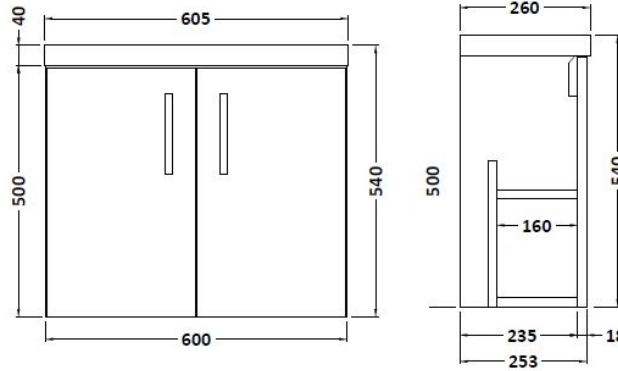

Sales Code: APL436C

Description: Apollo Wh 600mm Compact Basin Unit

Packaging Details

Barcode: 5055275886861