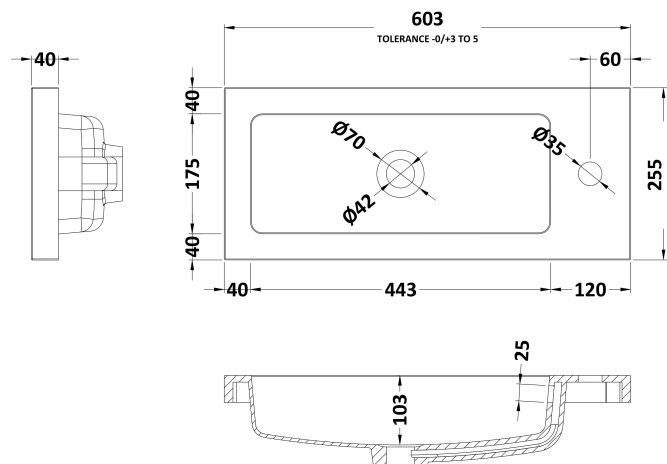

### Product Dimensions

Height (mm):	540
Width (mm):	600
Depth (mm):	255
Nett Weight (kg):	11.9

### Outer Box Dimensions (If Applicable)

Height (mm):	
Width (mm):	
Depth (mm):	
Gross Weight (kg):	
Barcode:	5055369096862

### Product Dimensions

Height (mm):	255
Width (mm):	603
Depth (mm):	135
Nett Weight (kg):	9

### Packaging Dimensions

Height (mm):	305
Width (mm):	205
Depth (mm):	655
Gross Weight (kg):	9