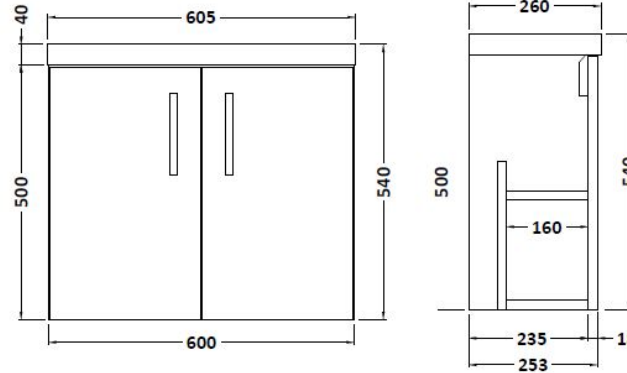

### Product Dimensions

Height (mm):	540
Width (mm):	600
Depth (mm):	255
Nett Weight (kg):	11.9

### Packaging Dimensions

Height (mm):	500
Width (mm):	595
Depth (mm):	232
Gross Weight (kg):	12.9

### Product Dimensions

Height (mm):	255
Width (mm):	603
Depth (mm):	135
Nett Weight (kg):	9

### Packaging Dimensions

Height (mm):	305
Width (mm):	205
Depth (mm):	655
Gross Weight (kg):	9