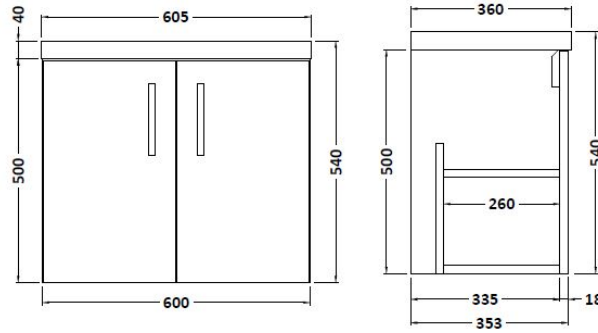

Sales Code: APL436

Description: Apollo Wh 600mm Basin Unit

Packaging Details

Barcode: 5055275886854

Sales Code: VMA436

Description: 600mm Double Door Wh (Full Depth)

Product Dimensions

Height (mm):	540
Width (mm):	600
Depth (mm):	355
Nett Weight (kg):	12.4

Packaging Dimensions

Height (mm):	375
Width (mm):	625
Depth (mm):	560
Gross Weight (kg):	12.9

Packaging Data

Box Colour:	Brown Cardboard Box
Box Qty:	1
Label Size:	50 x 100
Label Colour:	White Label
Label Qty:	2

Outer Box Dimensions (If Applicable)

Height (mm):	
Width (mm):	
Depth (mm):	
Gross Weight (kg):	
Barcode:	5055275861523

Product Details

Country of Origin:	United Kingdom
Fitting Instruction:	No
Certification:	FSC: Yes CE: N/A
Colour:	Gloss Grey
Construction Method:	Cam & Wood Dowel
Construction Type:	Rigid
Cabinet Finish:	MFC Gloss
Fascia Finish:	MFC Gloss
Cabinet Thickness (mm):	18
Fascia Thickness (mm):	18
Drawer Included:	No
Drawer Type:	Not Applicable
No of Shelves:	1
Hinge Type:	95 Degree Clip-On Soft Close
Hinge Included:	Yes
Adjustable Legs:	No, Not Required
Fixings Included:	Yes
Handle Style:	Contemporary
Handle Included:	Yes
Waste Shroud:	Not Applicable
Handle Type:	Strap

Sales Code: PMB313

Description: 600 Rear Tap Basin 1Th

Product Dimensions

Height (mm):	355
Width (mm):	603
Depth (mm):	135
Nett Weight (kg):	9.66

Packaging Dimensions

Height (mm):	410
Width (mm):	200
Depth (mm):	650
Gross Weight (kg):	9.66