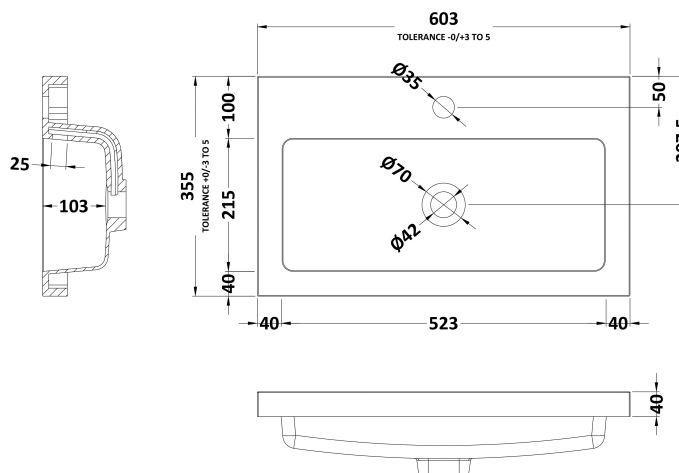

Sales Code: APL436

Description: Apollo Wh 600mm Basin Unit

Packaging Details

Barcode: 5055275886854

Sales Code: VMA436

Description: 600mm Double Door Wh (Full Depth)

Product Dimensions

Height (mm):	540
Width (mm):	600
Depth (mm):	355
Nett Weight (kg):	12.4

Packaging Dimensions

Height (mm):	375
Width (mm):	625
Depth (mm):	560
Gross Weight (kg):	12.9

Packaging Data

Box Colour:	Brown Cardboard Box
Box Qty:	1
Label Size:	50 x 100
Label Colour:	White Label
Label Qty:	2

Sales Code: PMB313

Description: 600 Rear Tap Basin 1Th

Product Dimensions

Height (mm):	355
Width (mm):	603
Depth (mm):	135
Nett Weight (kg):	9.66

Packaging Dimensions

Height (mm):	410
Width (mm):	200
Depth (mm):	650
Gross Weight (kg):	9.66

Packaging Data

Box Colour:	Brown Cardboard Box - Printed
Box Qty:	1
Label Size:	100 x 50
Label Colour:	White Label
Label Qty:	2

Outer Box Dimensions (If Applicable)

Height (mm):	
Width (mm):	
Depth (mm):	
Gross Weight (kg):	
Barcode:	5055369071982