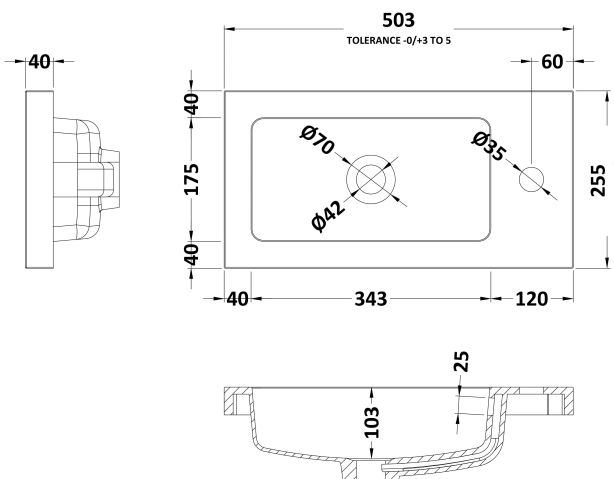

Packaging Dimensions

Height (mm):	500
Width (mm):	495
Depth (mm):	232
Gross Weight (kg):	11.1

Packaging Data

Box Colour:	Brown Cardboard Box
Box Qty:	1
Label Size:	100 x 50
Label Colour:	White Label
Label Qty:	2

Outer Box Dimensions (If Applicable)

Height (mm):	
Width (mm):	
Depth (mm):	
Gross Weight (kg):	
Barcode:	5055369096824

Product Details

Country of Origin:	Ireland
Fitting Instruction:	No
Certification:	FSC: Yes CE: N/A
Colour:	Grey Gloss
Construction Method:	Glue & Dowelled
Construction Type:	Rigid
Cabinet Finish:	MFC Gloss
Fascia Finish:	Mdf Vinyl Gloss
Cabinet Thickness (mm):	18
Fascia Thickness (mm):	18
Drawer Included:	No
Drawer Type:	Not Applicable
No of Shelves:	1
Hinge Type:	95 Degree Clip-On Soft Close
Hinge Included:	Yes
Adjustable Legs:	No
Fixings Included:	Yes
Handle Style:	Contemporary
Handle Included:	Yes
Waste Shroud:	No
Handle Type:	Strap

Sales Code: PMB302

Description: 500 Side Tap Basin 1Th (502.5X255x40)

Product Dimensions

Height (mm):	255
Width (mm):	503
Depth (mm):	135
Nett Weight (kg):	8

Packaging Dimensions

Height (mm):	305
Width (mm):	205
Depth (mm):	555
Gross Weight (kg):	8

Packaging Data

Box Colour:	Brown Cardboard Box - Printed
Box Qty:	1
Label Size:	100 x 50
Label Colour:	White Label
Label Qty:	2

Outer Box Dimensions (If Applicable)

Height (mm):	
Width (mm):	
Depth (mm):	
Gross Weight (kg):	
Barcode:	5055369063031