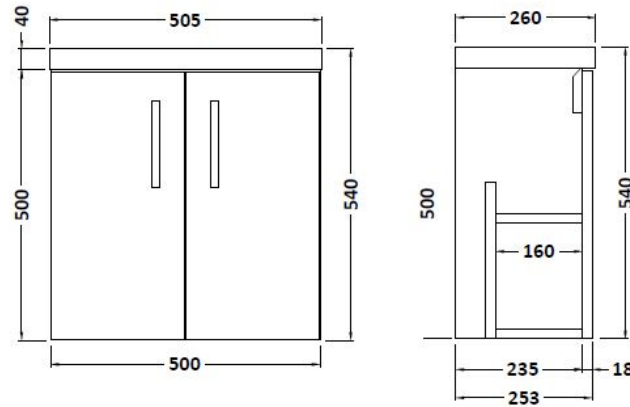

Sales Code: APL434C

Description: Apollo Wh 500mm Compact Basin Unit

Packaging Details

Barcode: 5055275886847

Sales Code: FMA434C

Description: 500mm Double Door W/H (Compact)

Product Dimensions

Height (mm):	540
Width (mm):	500
Depth (mm):	255
Nett Weight (kg):	10.1

Packaging Dimensions

Height (mm):	500
Width (mm):	495
Depth (mm):	232
Gross Weight (kg):	11.1

Packaging Data

Box Colour:	Brown Cardboard Box
Box Qty:	1
Label Size:	100 x 50
Label Colour:	White Label
Label Qty:	2

Outer Box Dimensions (If Applicable)

Height (mm):	
Width (mm):	
Depth (mm):	
Gross Weight (kg):	
Barcode:	5055369096824

Product Details

Country of Origin:	Ireland
Fitting Instruction:	No
Certification:	FSC: Yes CE: N/A
Colour:	Grey Gloss
Construction Method:	Glue & Dowelled
Construction Type:	Rigid
Cabinet Finish:	MFC Gloss
Fascia Finish:	Mdf Vinyl Gloss
Cabinet Thickness (mm):	18
Fascia Thickness (mm):	18
Drawer Included:	No
Drawer Type:	Not Applicable
No of Shelves:	1
Hinge Type:	95 Degree Clip-On Soft Close
Hinge Included:	Yes
Adjustable Legs:	No
Fixings Included:	Yes
Handle Style:	Contemporary
Handle Included:	Yes
Waste Shroud:	No
Handle Type:	Strap

Sales Code: PMB302

Description: 500 Side Tap Basin 1Th (502.5X255x40)

Product Dimensions

Height (mm):	255
Width (mm):	503
Depth (mm):	135
Nett Weight (kg):	8

Packaging Dimensions

Height (mm):	305
Width (mm):	205
Depth (mm):	555
Gross Weight (kg):	8