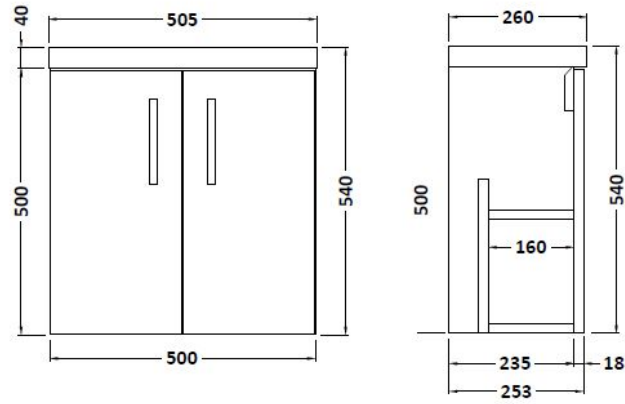

Sales Code: APL434C

Description: Apollo Wh 500mm Compact Basin Unit

Packaging Details

Barcode: 5055275886847

Sales Code: FMA434C

Description: 500mm Double Door W/H (Compact)

Product Dimensions

Height (mm):	540
Width (mm):	500
Depth (mm):	255
Nett Weight (kg):	10.1

Packaging Dimensions

Height (mm):	500
Width (mm):	495
Depth (mm):	232
Gross Weight (kg):	11.1

Packaging Data

Box Colour:	Brown Cardboard Box
Box Qty:	1
Label Size:	100 x 50
Label Colour:	White Label
Label Qty:	2

Outer Box Dimensions (If Applicable)

Height (mm):	
Width (mm):	
Depth (mm):	
Gross Weight (kg):	
Barcode:	5055369096824

Product Details

Country of Origin:	Ireland
Fitting Instruction:	No
Certification:	FSC: Yes CE: N/A
Colour:	Grey Gloss
Construction Method:	Glue & Dowelled
Construction Type:	Rigid
Cabinet Finish:	MFC Gloss
Fascia Finish:	Mdf Vinyl Gloss
Cabinet Thickness (mm):	18
Fascia Thickness (mm):	18
Drawer Included:	No
Drawer Type:	Not Applicable
No of Shelves:	1
Hinge Type:	95 Degree Clip-On Soft Close
Hinge Included:	Yes
Adjustable Legs:	No
Fixings Included:	Yes
Handle Style:	Contemporary
Handle Included:	Yes
Waste Shroud:	No
Handle Type:	Strap

Sales Code: PMB302

Description: 500 Side Tap Basin 1Th (502.5X255x40)

Product Dimensions

Height (mm):	255
Width (mm):	503
Depth (mm):	135
Nett Weight (kg):	8

Packaging Dimensions

Height (mm):	305
Width (mm):	205
Depth (mm):	555
Gross Weight (kg):	8