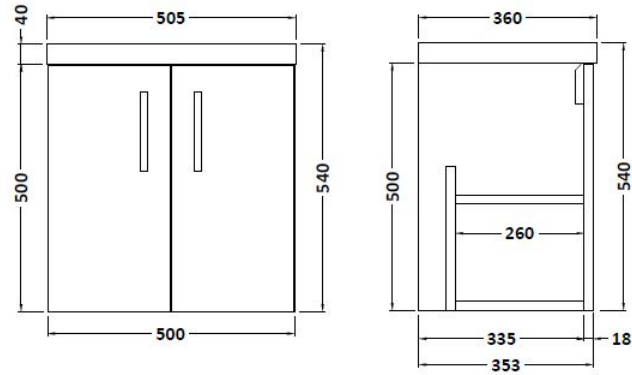

Sales Code: APL434

Description: Apollo Wh 500mm Basin Unit

Packaging Details

Barcode: 5055275886830

Sales Code: FMA434

Description: 500mm Double Door W/H (Full Depth)

Product Dimensions

Height (mm):	540
Width (mm):	500
Depth (mm):	355
Nett Weight (kg):	15.4

Packaging Dimensions

Height (mm):	500
Width (mm):	495
Depth (mm):	500
Gross Weight (kg):	16.4

Packaging Data

Box Colour:	Brown Cardboard Box
Box Qty:	1
Label Size:	100 x 50
Label Colour:	White Label
Label Qty:	2

Outer Box Dimensions (If Applicable)

Height (mm):	
Width (mm):	
Depth (mm):	
Gross Weight (kg):	
Barcode:	5055369096831

Product Details

Country of Origin:	Ireland
Fitting Instruction:	No
Certification:	FSC: Yes CE: N/A
Colour:	Grey Gloss
Construction Method:	Glue & Dowelled
Construction Type:	Rigid
Cabinet Finish:	MFC Gloss
Fascia Finish:	Mdf Vinyl Gloss
Cabinet Thickness (mm):	18
Fascia Thickness (mm):	18
Drawer Included:	No
Drawer Type:	Not Applicable
No of Shelves:	1
Hinge Type:	95 Degree Clip-On Soft Close
Hinge Included:	Yes
Adjustable Legs:	No
Fixings Included:	Yes
Handle Style:	Contemporary
Handle Included:	Yes
Waste Shroud:	No
Handle Type:	Strap

Sales Code: PMB312

Description: 500 Rear Tap Basin 1Th

Product Dimensions

Height (mm):	355
Width (mm):	503
Depth (mm):	135
Nett Weight (kg):	8.1

Packaging Dimensions

Height (mm):	420
Width (mm):	210
Depth (mm):	550
Gross Weight (kg):	8.1