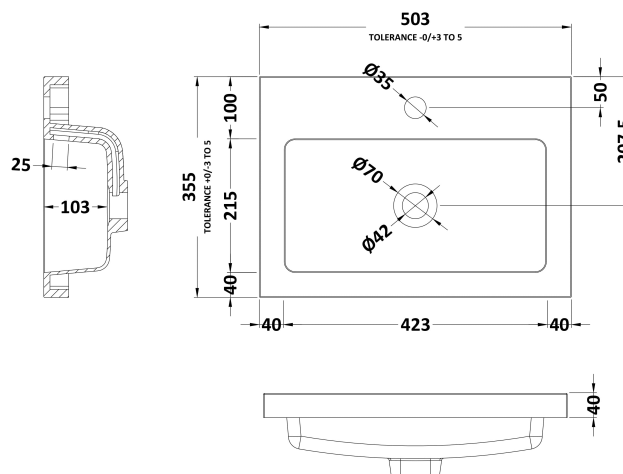

Sales Code: APL434

Description: Apollo Wh 500mm Basin Unit

Packaging Details

Barcode: 5055275886830

Sales Code: FMA434

Description: 500mm Double Door W/H (Full Depth)

Product Dimensions

Height (mm):	540
Width (mm):	500
Depth (mm):	355
Nett Weight (kg):	15.4

Packaging Dimensions

Height (mm):	500
Width (mm):	495
Depth (mm):	500
Gross Weight (kg):	16.4

Packaging Data

Box Colour:	Brown Cardboard Box
Box Qty:	1
Label Size:	100 x 50
Label Colour:	White Label
Label Qty:	2

Sales Code: PMB312

Description: 500 Rear Tap Basin 1Th

Product Dimensions

Height (mm):	355
Width (mm):	503
Depth (mm):	135
Nett Weight (kg):	8.1

Packaging Dimensions

Height (mm):	420
Width (mm):	210
Depth (mm):	550
Gross Weight (kg):	8.1

Packaging Data

Box Colour:	Brown Cardboard Box - Printed
Box Qty:	1
Label Size:	100 x 50
Label Colour:	White Label
Label Qty:	2

Outer Box Dimensions (If Applicable)

Height (mm):	
Width (mm):	
Depth (mm):	
Gross Weight (kg):	
Barcode:	5055369071975