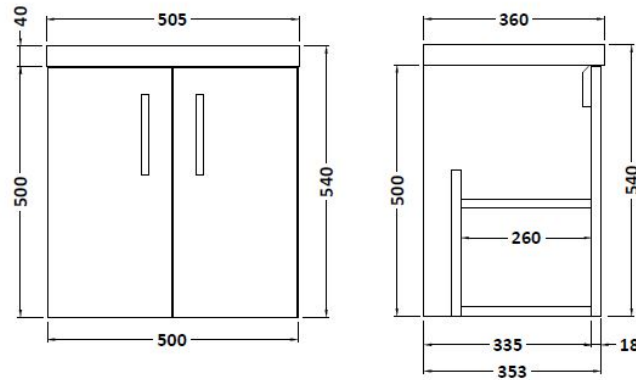

Sales Code: APL434

Description: Apollo Wh 500mm Basin Unit

Packaging Details

Barcode: 5055275886830

Sales Code: FMA434

Description: 500mm Double Door W/H (Full Depth)

Product Dimensions

Height (mm):	540
Width (mm):	500
Depth (mm):	355
Nett Weight (kg):	15.4

Packaging Dimensions

Height (mm):	500
Width (mm):	495
Depth (mm):	500
Gross Weight (kg):	16.4

Packaging Data

Box Colour:	Brown Cardboard Box
Box Qty:	1
Label Size:	100 x 50
Label Colour:	White Label
Label Qty:	2

Outer Box Dimensions (If Applicable)

Height (mm):	
Width (mm):	
Depth (mm):	
Gross Weight (kg):	
Barcode:	5055369096831

Product Details

Country of Origin:	Ireland
Fitting Instruction:	No
Certification:	FSC: Yes CE: N/A
Colour:	Grey Gloss
Construction Method:	Glue & Dowelled
Construction Type:	Rigid
Cabinet Finish:	MFC Gloss
Fascia Finish:	Mdf Vinyl Gloss
Cabinet Thickness (mm):	18
Fascia Thickness (mm):	18
Drawer Included:	No
Drawer Type:	Not Applicable
No of Shelves:	1
Hinge Type:	95 Degree Clip-On Soft Close
Hinge Included:	Yes
Adjustable Legs:	No
Fixings Included:	Yes
Handle Style:	Contemporary
Handle Included:	Yes
Waste Shroud:	No
Handle Type:	Strap

Sales Code: PMB312

Description: 500 Rear Tap Basin 1Th

Product Dimensions

Height (mm):	355
Width (mm):	503
Depth (mm):	135
Nett Weight (kg):	8.1

Packaging Dimensions

Height (mm):	420
Width (mm):	210
Depth (mm):	550
Gross Weight (kg):	8.1