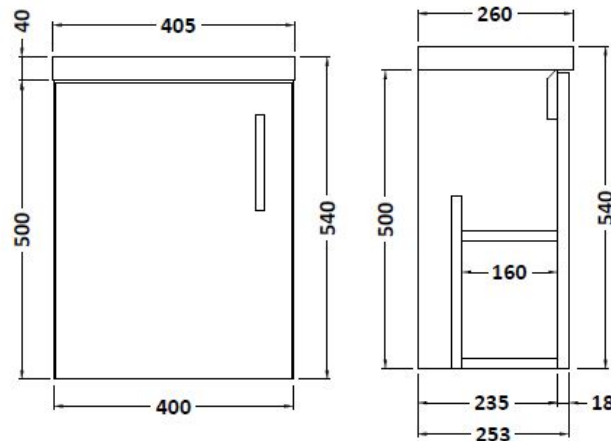

Sales Code: FMA432C

Description: 400mm Single Door W/H (Compact)

Product Dimensions

Height (mm):	540
Width (mm):	400
Depth (mm):	255
Nett Weight (kg):	9.4

Packaging Dimensions

Height (mm):	500
Width (mm):	395
Depth (mm):	232
Gross Weight (kg):	10.4

Packaging Data

Box Colour:	Brown Cardboard Box
Box Qty:	1
Label Size:	100 x 50
Label Colour:	White Label
Label Qty:	2

Outer Box Dimensions (If Applicable)

Height (mm):	
Width (mm):	
Depth (mm):	
Gross Weight (kg):	
Barcode:	5055369096770

Product Details

Country of Origin:	Ireland
Fitting Instruction:	No
Certification:	FSC: Yes CE: N/A
Colour:	Grey Gloss
Construction Method:	Glue & Dowelled
Construction Type:	Rigid
Cabinet Finish:	MFC Gloss
Fascia Finish:	Mdf Vinyl Gloss
Cabinet Thickness (mm):	18
Fascia Thickness (mm):	18
Drawer Included:	No
Drawer Type:	Not Applicable
No of Shelves:	1
Hinge Type:	95 Degree Clip-On Soft Close
Hinge Included:	Yes
Adjustable Legs:	No
Fixings Included:	Yes
Handle Style:	Contemporary
Handle Included:	Yes
Waste Shroud:	No
Handle Type:	Strap