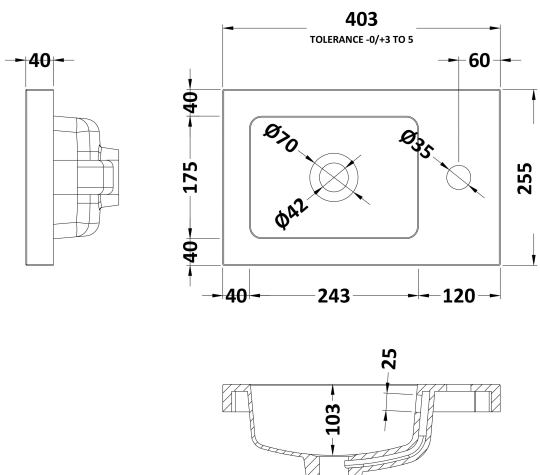

Packaging Dimensions

Height (mm):	500
Width (mm):	395
Depth (mm):	232
Gross Weight (kg):	10.4

Packaging Data

Box Colour:	Brown Cardboard Box
Box Qty:	1
Label Size:	100 x 50
Label Colour:	White Label
Label Qty:	2

Outer Box Dimensions (If Applicable)

Height (mm):	
Width (mm):	
Depth (mm):	
Gross Weight (kg):	
Barcode:	5055369096770

Product Details

Country of Origin:	Ireland
Fitting Instruction:	No
Certification:	FSC: Yes CE: N/A
Colour:	Grey Gloss
Construction Method:	Glue & Dowelled
Construction Type:	Rigid
Cabinet Finish:	MFC Gloss
Fascia Finish:	Mdf Vinyl Gloss
Cabinet Thickness (mm):	18
Fascia Thickness (mm):	18
Drawer Included:	No
Drawer Type:	Not Applicable
No of Shelves:	1
Hinge Type:	95 Degree Clip-On Soft Close
Hinge Included:	Yes
Adjustable Legs:	No
Fixings Included:	Yes
Handle Style:	Contemporary
Handle Included:	Yes
Waste Shroud:	No
Handle Type:	Strap

Sales Code: PMB301

Description: 400 Side Tap Basin 1Th (402.5X255x40)

Product Dimensions

Height (mm):	255
Width (mm):	403
Depth (mm):	135
Nett Weight (kg):	6.01

Packaging Dimensions

Height (mm):	315
Width (mm):	205
Depth (mm):	455
Gross Weight (kg):	6.01

Packaging Data

Box Colour:	
Box Qty:	
Label Size:	x
Label Colour:	
Label Qty:	

Outer Box Dimensions (If Applicable)

Height (mm):	
Width (mm):	
Depth (mm):	
Gross Weight (kg):	
Barcode:	5055369063024

Product Details