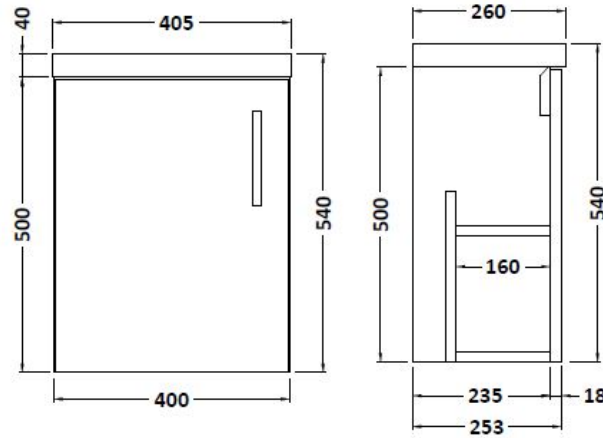

Sales Code: APL432C

Description: Apollo Wh 400mm Compact Basin Unit

Packaging Details

Barcode: 5055275886823