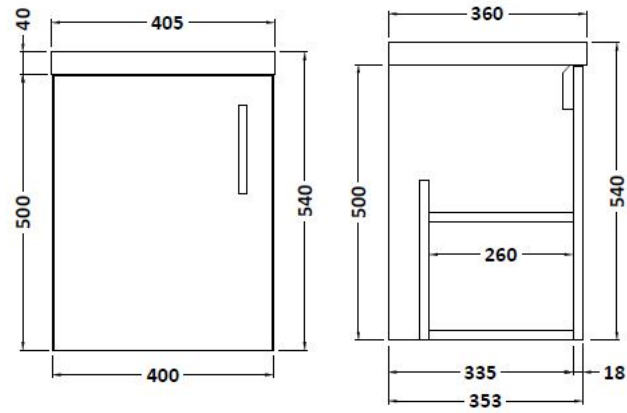

Sales Code: APL432

Description: Apollo Wh 400mm Basin Unit

Packaging Details

Barcode: 5055275886816

Sales Code: FMA432

Description: 400mm Single Door W/H (Full Depth)

Product Dimensions

Height (mm):	540
Width (mm):	400
Depth (mm):	355
Nett Weight (kg):	13.2

Packaging Dimensions

Height (mm):	500
Width (mm):	395
Depth (mm):	339
Gross Weight (kg):	14.2

Packaging Data

Box Colour:	Brown Cardboard Box
Box Qty:	1
Label Size:	100 x 50
Label Colour:	White Label
Label Qty:	2

Outer Box Dimensions (If Applicable)

Height (mm):	
Width (mm):	
Depth (mm):	
Gross Weight (kg):	
Barcode:	5055369096787

Product Details

Country of Origin:	Ireland
Fitting Instruction:	No
Certification:	FSC: Yes CE: N/A
Colour:	Grey Gloss
Construction Method:	Glue & Dowelled
Construction Type:	Rigid
Cabinet Finish:	MFC Gloss
Fascia Finish:	Mdf Vinyl Gloss
Cabinet Thickness (mm):	18
Fascia Thickness (mm):	18
Drawer Included:	No
Drawer Type:	Not Applicable
No of Shelves:	1
Hinge Type:	95 Degree Clip-On Soft Close
Hinge Included:	Yes
Adjustable Legs:	No
Fixings Included:	Yes
Handle Style:	Contemporary
Handle Included:	Yes
Waste Shroud:	No
Handle Type:	Strap

Sales Code: PMB311

Description: 400 Rear Tap Basin 1Th

Product Dimensions

Height (mm):	355
Width (mm):	403
Depth (mm):	135
Nett Weight (kg):	6.01

Packaging Dimensions

Height (mm):	550
Width (mm):	450
Depth (mm):	420
Gross Weight (kg):	6.01