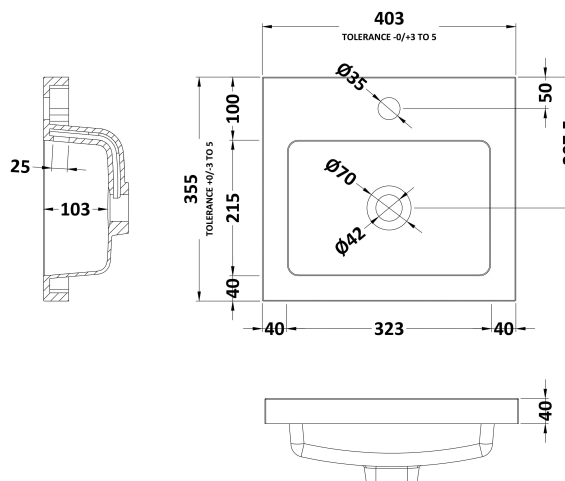

Packaging Dimensions

Height (mm):	500
Width (mm):	395
Depth (mm):	339
Gross Weight (kg):	14.2

Packaging Data

Box Colour:	Brown Cardboard Box
Box Qty:	1
Label Size:	100 x 50
Label Colour:	White Label
Label Qty:	2

Outer Box Dimensions (If Applicable)

Height (mm):	
Width (mm):	
Depth (mm):	
Gross Weight (kg):	
Barcode:	5055369096787

Product Details

Country of Origin:	Ireland
Fitting Instruction:	No
Certification:	FSC: Yes CE: N/A
Colour:	Grey Gloss
Construction Method:	Glue & Dowelled
Construction Type:	Rigid
Cabinet Finish:	MFC Gloss
Fascia Finish:	Mdf Vinyl Gloss
Cabinet Thickness (mm):	18
Fascia Thickness (mm):	18
Drawer Included:	No
Drawer Type:	Not Applicable
No of Shelves:	1
Hinge Type:	95 Degree Clip-On Soft Close
Hinge Included:	Yes
Adjustable Legs:	No
Fixings Included:	Yes
Handle Style:	Contemporary
Handle Included:	Yes
Waste Shroud:	No
Handle Type:	Strap

Sales Code: PMB311

Description: 400 Rear Tap Basin 1Th

Product Dimensions

Height (mm):	355
Width (mm):	403
Depth (mm):	135
Nett Weight (kg):	6.01

Packaging Dimensions

Height (mm):	550
Width (mm):	450
Depth (mm):	420
Gross Weight (kg):	6.01

Packaging Data

Box Colour:	Brown Cardboard Box - Printed
Box Qty:	1
Label Size:	100 x 50
Label Colour:	White Label
Label Qty:	2

Outer Box Dimensions (If Applicable)

Height (mm):	
Width (mm):	
Depth (mm):	
Gross Weight (kg):	
Barcode:	5055369071968