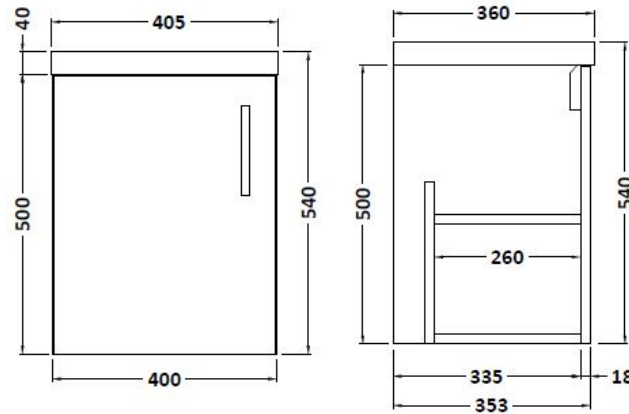

Sales Code: APL432

Description: Apollo Wh 400mm Basin Unit

Packaging Details

Barcode: 5055275886816

Sales Code: FMA432

Description: 400mm Single Door W/H (Full Depth)

Product Dimensions

Height (mm):	540
Width (mm):	400
Depth (mm):	355
Nett Weight (kg):	13.2

Packaging Dimensions

Height (mm):	500
Width (mm):	395
Depth (mm):	339
Gross Weight (kg):	14.2

Packaging Data

Box Colour:	Brown Cardboard Box
Box Qty:	1
Label Size:	100 x 50
Label Colour:	White Label
Label Qty:	2

Outer Box Dimensions (If Applicable)

Height (mm):	
Width (mm):	
Depth (mm):	
Gross Weight (kg):	
Barcode:	5055369096787

Product Details

Country of Origin:	Ireland
Fitting Instruction:	No
Certification:	FSC: Yes CE: N/A
Colour:	Grey Gloss
Construction Method:	Glue & Dowelled
Construction Type:	Rigid
Cabinet Finish:	MFC Gloss
Fascia Finish:	Mdf Vinyl Gloss
Cabinet Thickness (mm):	18
Fascia Thickness (mm):	18
Drawer Included:	No
Drawer Type:	Not Applicable
No of Shelves:	1
Hinge Type:	95 Degree Clip-On Soft Close
Hinge Included:	Yes
Adjustable Legs:	No
Fixings Included:	Yes
Handle Style:	Contemporary
Handle Included:	Yes
Waste Shroud:	No
Handle Type:	Strap

Sales Code: PMB311

Description: 400 Rear Tap Basin 1Th

Product Dimensions

Height (mm):	355
Width (mm):	403
Depth (mm):	135
Nett Weight (kg):	6.01

Packaging Dimensions

Height (mm):	550
Width (mm):	450
Depth (mm):	420
Gross Weight (kg):	6.01