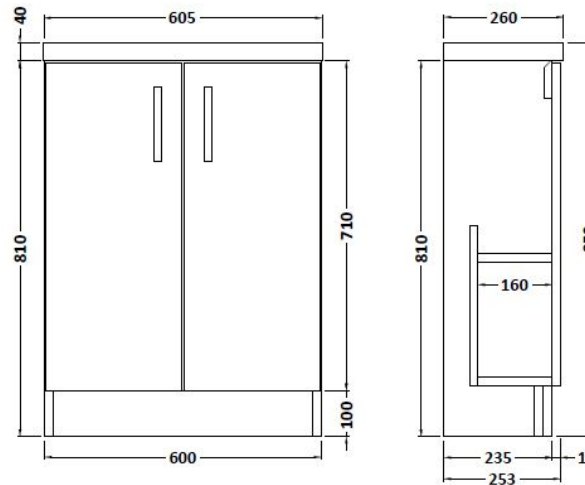

Sales Code: APL426C

Description: Apollo Fs 600mm Compact Basin Unit

Packaging Details

Barcode: 5055275886809

Sales Code: FMA426C

Description: 600mm Double Door F/S (Compact)

Product Dimensions

Height (mm):	850
Width (mm):	600
Depth (mm):	255
Nett Weight (kg):	17.6

Packaging Dimensions

Height (mm):	780
Width (mm):	595
Depth (mm):	232
Gross Weight (kg):	18.6

Packaging Data

Box Colour:	Brown Cardboard Box
Box Qty:	1
Label Size:	100 x 50
Label Colour:	White Label
Label Qty:	2

Outer Box Dimensions (If Applicable)

Height (mm):	
Width (mm):	
Depth (mm):	
Gross Weight (kg):	
Barcode:	5055369096848

Product Details

Country of Origin:	Ireland
Fitting Instruction:	No
Certification:	FSC: Yes CE: N/A
Colour:	Grey Gloss
Construction Method:	Glue & Dowelled
Construction Type:	Rigid
Cabinet Finish:	MFC Gloss
Fascia Finish:	Mdf Vinyl Gloss
Cabinet Thickness (mm):	18
Fascia Thickness (mm):	18
Drawer Included:	No
Drawer Type:	Not Applicable
No of Shelves:	1
Hinge Type:	95 Degree Clip-On Soft Close
Hinge Included:	Yes
Adjustable Legs:	Yes, Supplied
Fixings Included:	Yes
Handle Style:	Contemporary
Handle Included:	Yes
Waste Shroud:	No
Handle Type:	Strap

Sales Code: PMB303

Description: 600 Side Tape Basin 1Th (602.5X255x40)

Product Dimensions

Height (mm):	255
Width (mm):	603
Depth (mm):	135
Nett Weight (kg):	9

Packaging Dimensions

Height (mm):	305
Width (mm):	205
Depth (mm):	655
Gross Weight (kg):	9