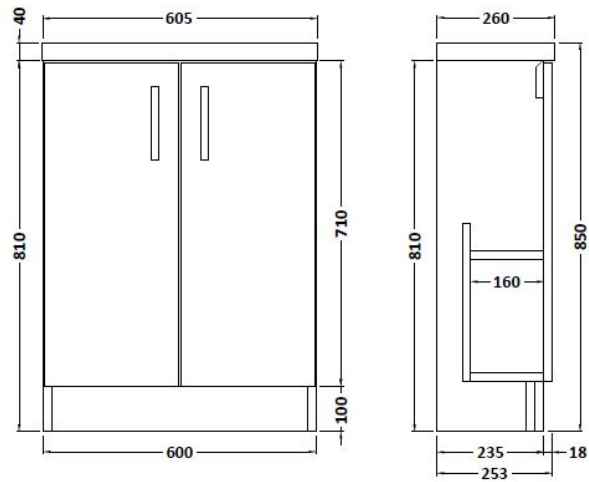

Sales Code: APL426C

Description: Apollo Fs 600mm Compact Basin Unit

Packaging Details

Barcode: 5055275886809

Sales Code: FMA426C

Description: 600mm Double Door F/S (Compact)

Product Dimensions

Height (mm):	850
Width (mm):	600
Depth (mm):	255
Nett Weight (kg):	17.6

Packaging Dimensions

Height (mm):	780
Width (mm):	595
Depth (mm):	232
Gross Weight (kg):	18.6

Packaging Data

Box Colour:	Brown Cardboard Box
Box Qty:	1
Label Size:	100 x 50
Label Colour:	White Label
Label Qty:	2

Outer Box Dimensions (If Applicable)

Height (mm):	
Width (mm):	
Depth (mm):	
Gross Weight (kg):	
Barcode:	5055369096848

Product Details

Country of Origin:	Ireland
Fitting Instruction:	No
Certification:	FSC: Yes CE: N/A
Colour:	Grey Gloss
Construction Method:	Glue & Dowelled
Construction Type:	Rigid
Cabinet Finish:	MFC Gloss
Fascia Finish:	Mdf Vinyl Gloss
Cabinet Thickness (mm):	18
Fascia Thickness (mm):	18
Drawer Included:	No
Drawer Type:	Not Applicable
No of Shelves:	1
Hinge Type:	95 Degree Clip-On Soft Close
Hinge Included:	Yes
Adjustable Legs:	Yes, Supplied
Fixings Included:	Yes
Handle Style:	Contemporary
Handle Included:	Yes
Waste Shroud:	No
Handle Type:	Strap

Sales Code: PMB303

Description: 600 Side Tape Basin 1Th (602.5X255x40)

Product Dimensions

Height (mm):	255
Width (mm):	603
Depth (mm):	135
Nett Weight (kg):	9

Packaging Dimensions

Height (mm):	305
Width (mm):	205
Depth (mm):	655
Gross Weight (kg):	9