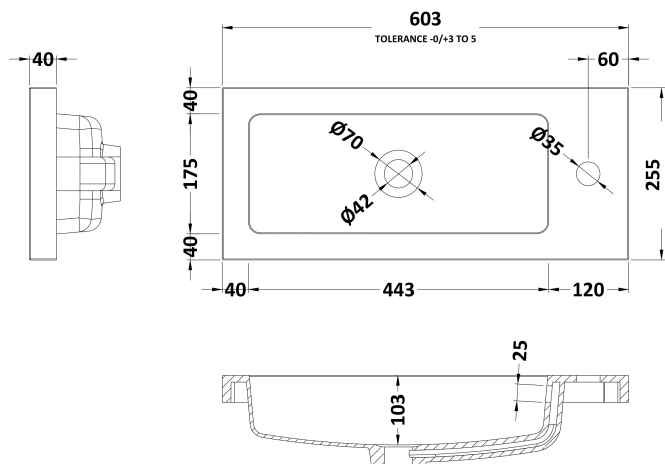

Packaging Dimensions

Height (mm):	780
Width (mm):	595
Depth (mm):	232
Gross Weight (kg):	18.6

Packaging Data

Box Colour:	Brown Cardboard Box
Box Qty:	1
Label Size:	100 x 50
Label Colour:	White Label
Label Qty:	2

Outer Box Dimensions (If Applicable)

Height (mm):	
Width (mm):	
Depth (mm):	
Gross Weight (kg):	
Barcode:	5055369096848

Product Details

Country of Origin:	Ireland
Fitting Instruction:	No
Certification:	FSC: Yes CE: N/A
Colour:	Grey Gloss
Construction Method:	Glue & Dowelled
Construction Type:	Rigid
Cabinet Finish:	MFC Gloss
Fascia Finish:	Mdf Vinyl Gloss
Cabinet Thickness (mm):	18
Fascia Thickness (mm):	18
Drawer Included:	No
Drawer Type:	Not Applicable
No of Shelves:	1
Hinge Type:	95 Degree Clip-On Soft Close
Hinge Included:	Yes
Adjustable Legs:	Yes, Supplied
Fixings Included:	Yes
Handle Style:	Contemporary
Handle Included:	Yes
Waste Shroud:	No
Handle Type:	Strap

Sales Code: PMB303

Description: 600 Side Tape Basin 1Th (602.5X255x40)

Product Dimensions

Height (mm):	255
Width (mm):	603
Depth (mm):	135
Nett Weight (kg):	9

Packaging Dimensions

Height (mm):	305
Width (mm):	205
Depth (mm):	655
Gross Weight (kg):	9

Packaging Data

Box Colour:	Brown Cardboard Box - Printed
Box Qty:	1
Label Size:	100 x 50
Label Colour:	White Label
Label Qty:	2

Outer Box Dimensions (If Applicable)

Height (mm):	
Width (mm):	
Depth (mm):	
Gross Weight (kg):	
Barcode:	5055369063048