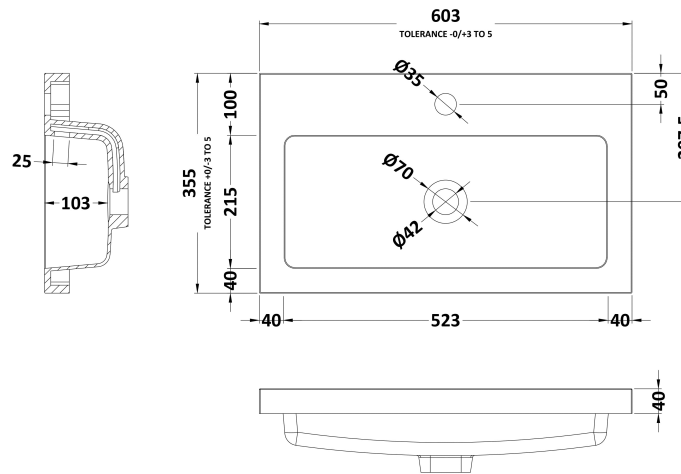

Sales Code: APL426

Description: Apollo Fs 600mm Basin Unit

Packaging Details

Barcode: 5055275886793

Sales Code: FMA426

Description: 600mm Double Door F/S (Full Depth)

Product Dimensions

Height (mm):	850
Width (mm):	600
Depth (mm):	355
Nett Weight (kg):	19

Packaging Dimensions

Height (mm):	780
Width (mm):	595
Depth (mm):	339
Gross Weight (kg):	20

Packaging Data

Box Colour:	Brown Cardboard Box
Box Qty:	1
Label Size:	100 x 50
Label Colour:	White Label
Label Qty:	2

Outer Box Dimensions (If Applicable)

Height (mm):	
Width (mm):	
Depth (mm):	
Gross Weight (kg):	
Barcode:	5055369096855

Product Details

Country of Origin:	Ireland
Fitting Instruction:	No
Certification:	FSC: Yes CE: N/A
Colour:	Grey Gloss
Construction Method:	Glue & Dowelled
Construction Type:	Rigid
Cabinet Finish:	MFC Gloss
Fascia Finish:	Mdf Vinyl Gloss
Cabinet Thickness (mm):	18
Fascia Thickness (mm):	18
Drawer Included:	No
Drawer Type:	Not Applicable
No of Shelves:	1
Hinge Type:	95 Degree Clip-On Soft Close
Hinge Included:	Yes
Adjustable Legs:	Yes, Supplied
Fixings Included:	Yes
Handle Style:	Contemporary
Handle Included:	Yes
Waste Shroud:	No
Handle Type:	Strap

Sales Code: PMB313

Description: 600 Rear Tap Basin 1Th

Product Dimensions

Height (mm):	355
Width (mm):	603
Depth (mm):	135
Nett Weight (kg):	9.66

Packaging Dimensions

Height (mm):	410
Width (mm):	200
Depth (mm):	650
Gross Weight (kg):	9.66