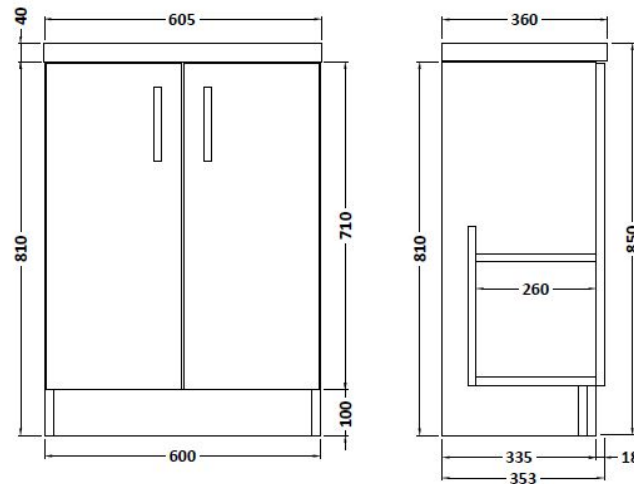

Sales Code: APL426

Description: Apollo Fs 600mm Basin Unit

Packaging Details

Barcode: 5055275886793

Sales Code: FMA426

Description: 600mm Double Door F/S (Full Depth)

Product Dimensions

Height (mm):	850
Width (mm):	600
Depth (mm):	355
Nett Weight (kg):	19

Packaging Dimensions

Height (mm):	780
Width (mm):	595
Depth (mm):	339
Gross Weight (kg):	20

Packaging Data

Box Colour:	Brown Cardboard Box
Box Qty:	1
Label Size:	100 x 50
Label Colour:	White Label
Label Qty:	2

Outer Box Dimensions (If Applicable)

Height (mm):	
Width (mm):	
Depth (mm):	
Gross Weight (kg):	
Barcode:	5055369096855

Product Details

Country of Origin:	Ireland
Fitting Instruction:	No
Certification:	FSC: Yes CE: N/A
Colour:	Grey Gloss
Construction Method:	Glue & Dowelled
Construction Type:	Rigid
Cabinet Finish:	MFC Gloss
Fascia Finish:	Mdf Vinyl Gloss
Cabinet Thickness (mm):	18
Fascia Thickness (mm):	18
Drawer Included:	No
Drawer Type:	Not Applicable
No of Shelves:	1
Hinge Type:	95 Degree Clip-On Soft Close
Hinge Included:	Yes
Adjustable Legs:	Yes, Supplied
Fixings Included:	Yes
Handle Style:	Contemporary
Handle Included:	Yes
Waste Shroud:	No
Handle Type:	Strap

Sales Code: PMB313

Description: 600 Rear Tap Basin 1Th

Product Dimensions

Height (mm):	355
Width (mm):	603
Depth (mm):	135
Nett Weight (kg):	9.66

Packaging Dimensions

Height (mm):	410
Width (mm):	200
Depth (mm):	650
Gross Weight (kg):	9.66