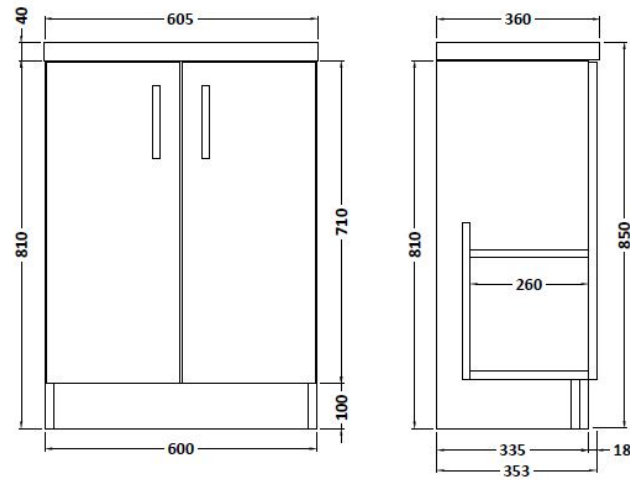

Sales Code: APL426

Description: Apollo Fs 600mm Basin Unit

Packaging Details

Barcode: 5055275886793

Sales Code: FMA426

Description: 600mm Double Door F/S (Full Depth)

Product Dimensions

Height (mm):	850
Width (mm):	600
Depth (mm):	355
Nett Weight (kg):	19

Packaging Dimensions

Height (mm):	780
Width (mm):	595
Depth (mm):	339
Gross Weight (kg):	20

Packaging Data

Box Colour:	Brown Cardboard Box
Box Qty:	1
Label Size:	100 x 50
Label Colour:	White Label
Label Qty:	2

Outer Box Dimensions (If Applicable)

Height (mm):	
Width (mm):	
Depth (mm):	
Gross Weight (kg):	
Barcode:	5055369096855

Product Details

Country of Origin:	Ireland
Fitting Instruction:	No
Certification:	FSC: Yes CE: N/A
Colour:	Grey Gloss
Construction Method:	Glue & Dowelled
Construction Type:	Rigid
Cabinet Finish:	MFC Gloss
Fascia Finish:	Mdf Vinyl Gloss
Cabinet Thickness (mm):	18
Fascia Thickness (mm):	18
Drawer Included:	No
Drawer Type:	Not Applicable
No of Shelves:	1
Hinge Type:	95 Degree Clip-On Soft Close
Hinge Included:	Yes
Adjustable Legs:	Yes, Supplied
Fixings Included:	Yes
Handle Style:	Contemporary
Handle Included:	Yes
Waste Shroud:	No
Handle Type:	Strap

Sales Code: PMB313

Description: 600 Rear Tap Basin 1Th

Product Dimensions

Height (mm):	355
Width (mm):	603
Depth (mm):	135
Nett Weight (kg):	9.66

Packaging Dimensions

Height (mm):	410
Width (mm):	200
Depth (mm):	650
Gross Weight (kg):	9.66