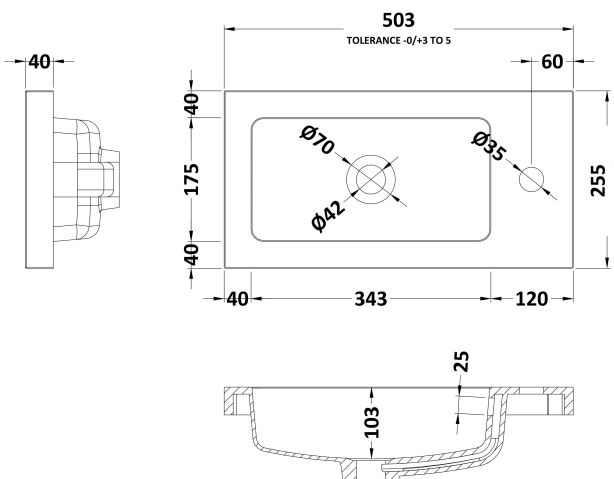

Packaging Dimensions

Height (mm):	290
Width (mm):	525
Depth (mm):	900
Gross Weight (kg):	16.4

Packaging Data

Box Colour:	Brown Cardboard Box
Box Qty:	1
Label Size:	50 x 100
Label Colour:	White Label
Label Qty:	2

Outer Box Dimensions (If Applicable)

Height (mm):	
Width (mm):	
Depth (mm):	
Gross Weight (kg):	
Barcode:	5055275861349

Product Details

Country of Origin:	United Kingdom
Fitting Instruction:	No
Certification:	FSC: Yes CE: N/A
Colour:	Gloss Grey
Construction Method:	Cam & Wood Dowel
Construction Type:	Rigid
Cabinet Finish:	MFC Gloss
Fascia Finish:	MFC Gloss
Cabinet Thickness (mm):	18
Fascia Thickness (mm):	18
Drawer Included:	No
Drawer Type:	Not Applicable
No of Shelves:	1
Hinge Type:	95 Degree Clip-On Soft Close
Hinge Included:	Yes
Adjustable Legs:	No, Not Required
Fixings Included:	Yes
Handle Style:	Contemporary
Handle Included:	Yes
Waste Shroud:	Not Applicable
Handle Type:	Strap

Sales Code: PMB302

Description: 500 Side Tap Basin 1Th (502.5X255x40)

Product Dimensions

Height (mm):	255
Width (mm):	503
Depth (mm):	135
Nett Weight (kg):	8

Packaging Dimensions

Height (mm):	305
Width (mm):	205
Depth (mm):	555
Gross Weight (kg):	8

Packaging Data

Box Colour:	Brown Cardboard Box - Printed
Box Qty:	1
Label Size:	100 x 50
Label Colour:	White Label
Label Qty:	2

Outer Box Dimensions (If Applicable)

Height (mm):	
Width (mm):	
Depth (mm):	
Gross Weight (kg):	
Barcode:	5055369063031