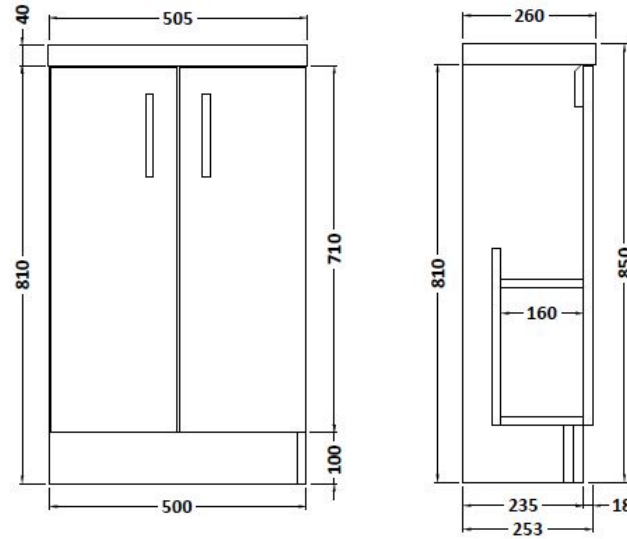

Sales Code: APL424C

Description: Apollo Fs 500mm Compact Basin Unit

Packaging Details

Barcode: 5055275886786

Sales Code: AP424COM

Description: 500mm Double Door Fs (Compact)

Product Dimensions

Height (mm):	814
Width (mm):	500
Depth (mm):	255
Nett Weight (kg):	15.9

Packaging Dimensions

Height (mm):	290
Width (mm):	525
Depth (mm):	900
Gross Weight (kg):	16.4

Packaging Data

Box Colour:	Brown Cardboard Box
Box Qty:	1
Label Size:	50 x 100
Label Colour:	White Label
Label Qty:	2

Outer Box Dimensions (If Applicable)

Height (mm):	
Width (mm):	
Depth (mm):	
Gross Weight (kg):	
Barcode:	5055275861349

Product Details

Country of Origin:	United Kingdom
Fitting Instruction:	No
Certification:	FSC: Yes CE: N/A
Colour:	Gloss Grey
Construction Method:	Cam & Wood Dowel
Construction Type:	Rigid
Cabinet Finish:	MFC Gloss
Fascia Finish:	MFC Gloss
Cabinet Thickness (mm):	18
Fascia Thickness (mm):	18
Drawer Included:	No
Drawer Type:	Not Applicable
No of Shelves:	1
Hinge Type:	95 Degree Clip-On Soft Close
Hinge Included:	Yes
Adjustable Legs:	No, Not Required
Fixings Included:	Yes
Handle Style:	Contemporary
Handle Included:	Yes
Waste Shroud:	Not Applicable
Handle Type:	Strap

Sales Code: PMB302

Description: 500 Side Tap Basin 1Th (502.5X255x40)

Product Dimensions

Height (mm):	255
Width (mm):	503
Depth (mm):	135
Nett Weight (kg):	8

Packaging Dimensions

Height (mm):	305
Width (mm):	205
Depth (mm):	555
Gross Weight (kg):	8