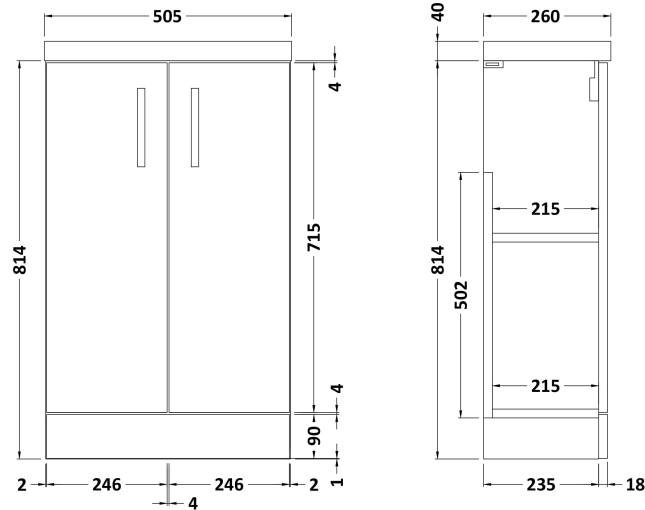

Sales Code: APL424C

Description: Apollo Fs 500mm Compact Basin Unit

Packaging Details

Barcode: 5055275886786

Sales Code: AP424COM

Description: 500mm Double Door Fs (Compact)

Product Dimensions

Height (mm):	814
Width (mm):	500
Depth (mm):	255
Nett Weight (kg):	15.9

Packaging Dimensions

Height (mm):	290
Width (mm):	525
Depth (mm):	900
Gross Weight (kg):	16.4

Packaging Data

Box Colour:	Brown Cardboard Box
Box Qty:	1
Label Size:	50 x 100
Label Colour:	White Label
Label Qty:	2

Outer Box Dimensions (If Applicable)

Height (mm):	
Width (mm):	
Depth (mm):	
Gross Weight (kg):	
Barcode:	5055275861349

Product Details

Country of Origin:	United Kingdom
Fitting Instruction:	No
Certification:	FSC: Yes CE: N/A
Colour:	Gloss Grey
Construction Method:	Cam & Wood Dowel
Construction Type:	Rigid
Cabinet Finish:	MFC Gloss
Fascia Finish:	MFC Gloss
Cabinet Thickness (mm):	18
Fascia Thickness (mm):	18
Drawer Included:	No
Drawer Type:	Not Applicable
No of Shelves:	1
Hinge Type:	95 Degree Clip-On Soft Close
Hinge Included:	Yes
Adjustable Legs:	No, Not Required
Fixings Included:	Yes
Handle Style:	Contemporary
Handle Included:	Yes
Waste Shroud:	Not Applicable
Handle Type:	Strap

Sales Code: PMB302

Description: 500 Side Tap Basin 1Th (502.5X255x40)

Product Dimensions

Height (mm):	255
Width (mm):	503
Depth (mm):	135
Nett Weight (kg):	8

Packaging Dimensions

Height (mm):	305
Width (mm):	205
Depth (mm):	555
Gross Weight (kg):	8