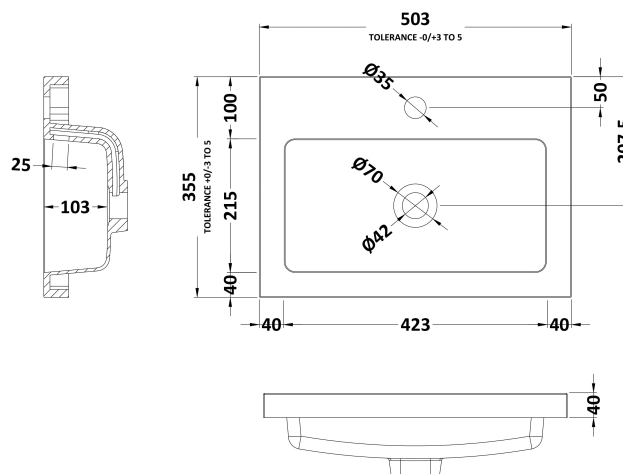

### Product Dimensions

Height (mm):	850
Width (mm):	500
Depth (mm):	355
Nett Weight (kg):	15.4

### Packaging Dimensions

Height (mm):	780
Width (mm):	495
Depth (mm):	339
Gross Weight (kg):	16.4

### Outer Box Dimensions (If Applicable)

Height (mm):	
Width (mm):	
Depth (mm):	
Gross Weight (kg):	
Barcode:	5055369096817

### Product Dimensions

Height (mm):	355
Width (mm):	503
Depth (mm):	135
Nett Weight (kg):	8.1