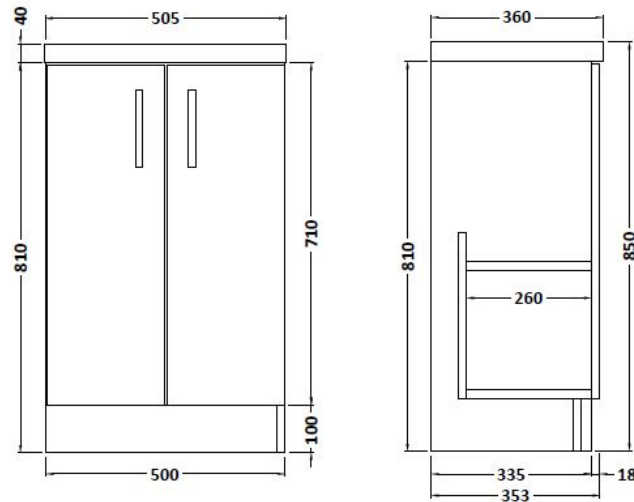

### Product Dimensions

Height (mm):	850
Width (mm):	500
Depth (mm):	355
Nett Weight (kg):	15.4

### Packaging Dimensions

Height (mm):	780
Width (mm):	495
Depth (mm):	339
Gross Weight (kg):	16.4

### Product Dimensions

Height (mm):	355
Width (mm):	503
Depth (mm):	135
Nett Weight (kg):	8.1

### Packaging Dimensions

Height (mm):	420
Width (mm):	210
Depth (mm):	550
Gross Weight (kg):	8.1