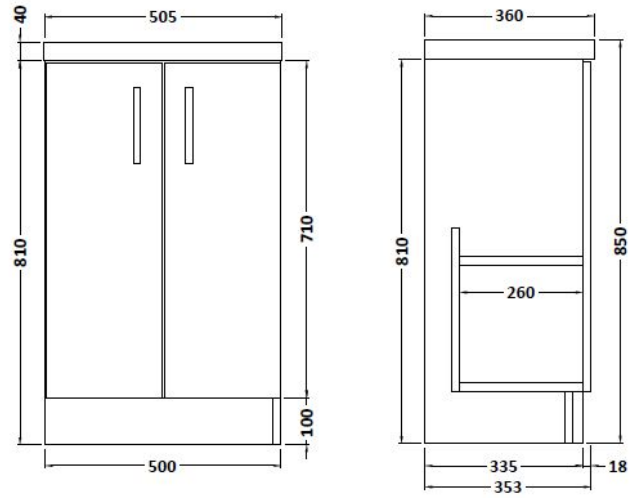

Sales Code: APL424

Description: Apollo Fs 500mm Basin Unit

Packaging Details

Barcode: 5055275886779