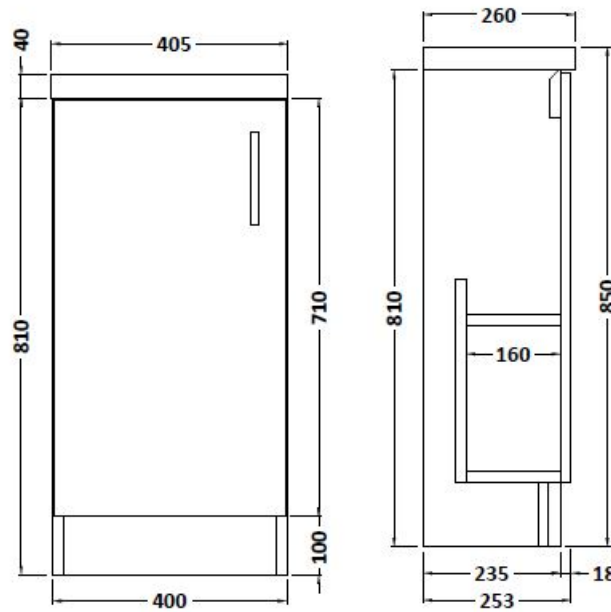

Sales Code: FMA422C

Description: 400mm Single Door F/S (Compact)

Product Dimensions

Height (mm):	850
Width (mm):	400
Depth (mm):	255
Nett Weight (kg):	13.2

Packaging Dimensions

Height (mm):	780
Width (mm):	395
Depth (mm):	232
Gross Weight (kg):	14.2

Packaging Data

Box Colour:	Brown Cardboard Box
Box Qty:	1
Label Size:	100 x 50
Label Colour:	White Label
Label Qty:	2

Outer Box Dimensions (If Applicable)

Height (mm):	
Width (mm):	
Depth (mm):	
Gross Weight (kg):	
Barcode:	5055369096756

Product Details

Country of Origin:	Ireland
Fitting Instruction:	No
Certification:	FSC: Yes CE: N/A
Colour:	Grey Gloss
Construction Method:	Glue & Dowelled
Construction Type:	Rigid
Cabinet Finish:	MFC Gloss
Fascia Finish:	Mdf Vinyl Gloss
Cabinet Thickness (mm):	18
Fascia Thickness (mm):	18
Drawer Included:	No
Drawer Type:	Not Applicable
No of Shelves:	1
Hinge Type:	95 Degree Clip-On Soft Close
Hinge Included:	Yes
Adjustable Legs:	Yes, Supplied
Fixings Included:	Yes
Handle Style:	Contemporary
Handle Included:	Yes
Waste Shroud:	No
Handle Type:	Strap