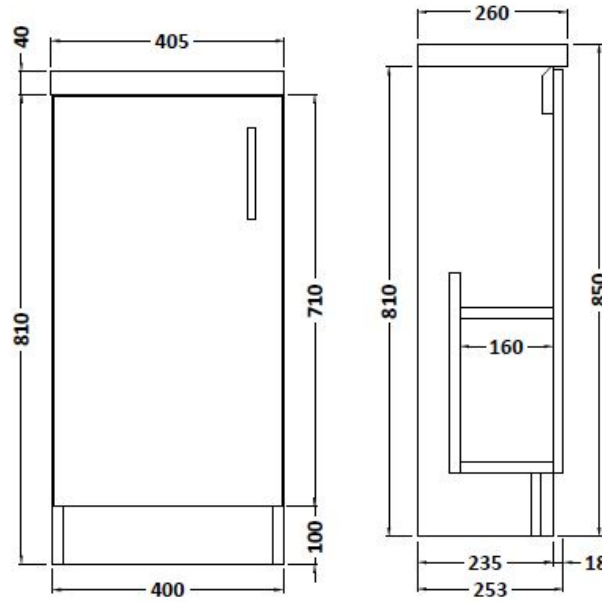

Sales Code: APL422C

Description: Apollo Fs 400mm Compact Basin Unit

Packaging Details

Barcode: 5055275886762