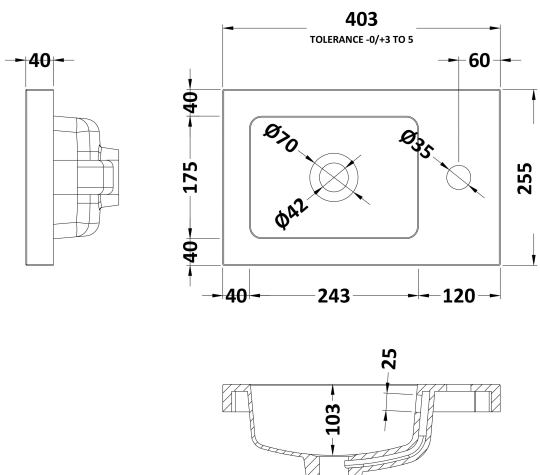

Packaging Dimensions

Height (mm):	780
Width (mm):	395
Depth (mm):	232
Gross Weight (kg):	14.2

Packaging Data

Box Colour:	Brown Cardboard Box
Box Qty:	1
Label Size:	100 x 50
Label Colour:	White Label
Label Qty:	2

Outer Box Dimensions (If Applicable)

Height (mm):	
Width (mm):	
Depth (mm):	
Gross Weight (kg):	
Barcode:	5055369096756

Product Details

Country of Origin:	Ireland
Fitting Instruction:	No
Certification:	FSC: Yes CE: N/A
Colour:	Grey Gloss
Construction Method:	Glue & Dowelled
Construction Type:	Rigid
Cabinet Finish:	MFC Gloss
Fascia Finish:	Mdf Vinyl Gloss
Cabinet Thickness (mm):	18
Fascia Thickness (mm):	18
Drawer Included:	No
Drawer Type:	Not Applicable
No of Shelves:	1
Hinge Type:	95 Degree Clip-On Soft Close
Hinge Included:	Yes
Adjustable Legs:	Yes, Supplied
Fixings Included:	Yes
Handle Style:	Contemporary
Handle Included:	Yes
Waste Shroud:	No
Handle Type:	Strap

Sales Code: PMB301

Description: 400 Side Tap Basin 1Th (402.5X255x40)

Product Dimensions

Height (mm):	255
Width (mm):	403
Depth (mm):	135
Nett Weight (kg):	6.01

Packaging Dimensions

Height (mm):	315
Width (mm):	205
Depth (mm):	455
Gross Weight (kg):	6.01

Packaging Data

Box Colour:	
Box Qty:	
Label Size:	x
Label Colour:	
Label Qty:	

Outer Box Dimensions (If Applicable)

Height (mm):	
Width (mm):	
Depth (mm):	
Gross Weight (kg):	
Barcode:	5055369063024

Product Details