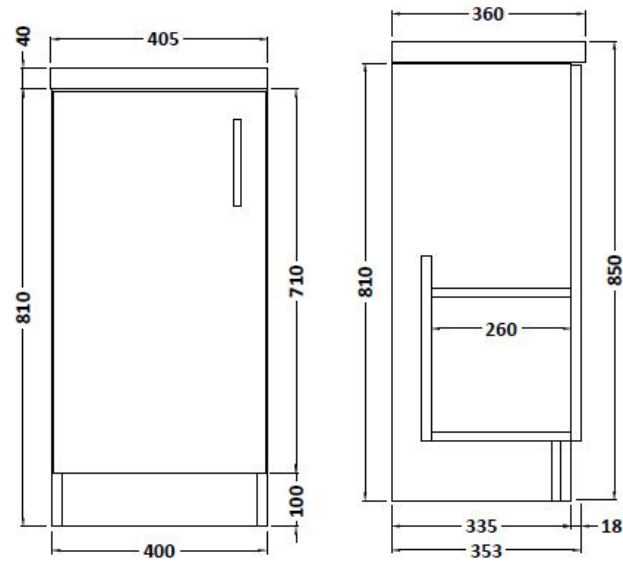

Sales Code: APL422

Description: Apollo Fs 400mm Basin Unit

Packaging Details

Barcode: 5055275886755