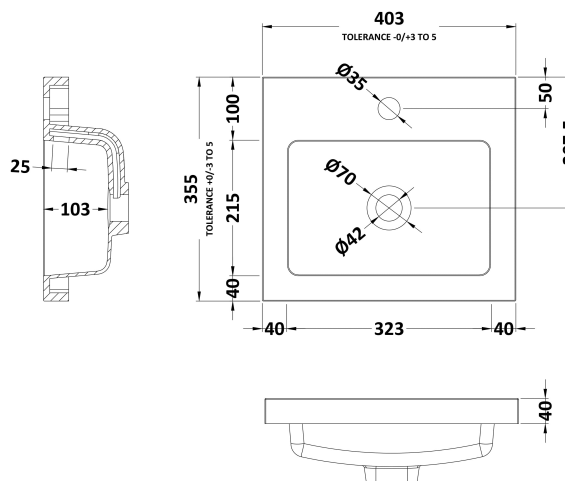

### Product Dimensions

Height (mm):	810
Width (mm):	400
Depth (mm):	355
Nett Weight (kg):	13.2

### Packaging Dimensions

Height (mm):	780
Width (mm):	395
Depth (mm):	339
Gross Weight (kg):	14.2

### Outer Box Dimensions (If Applicable)

Height (mm):	
Width (mm):	
Depth (mm):	
Gross Weight (kg):	
Barcode:	5055369096763

### Product Dimensions

Height (mm):	355
Width (mm):	403
Depth (mm):	135
Nett Weight (kg):	6.01