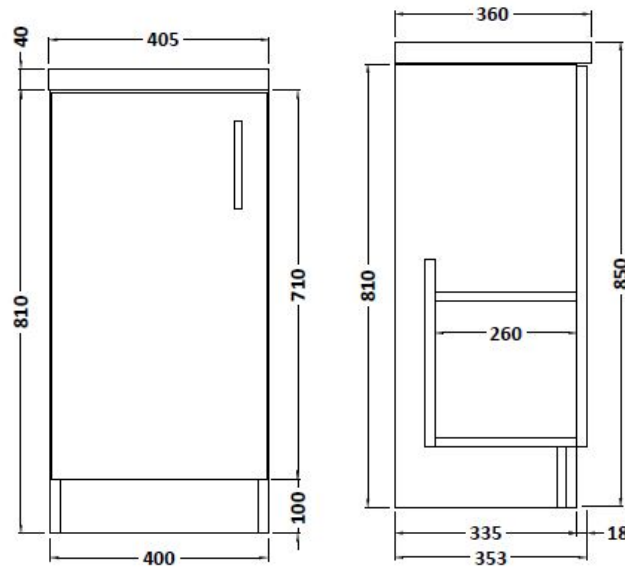

### Product Dimensions

Height (mm):	810
Width (mm):	400
Depth (mm):	355
Nett Weight (kg):	13.2

### Packaging Dimensions

Height (mm):	780
Width (mm):	395
Depth (mm):	339
Gross Weight (kg):	14.2

### Product Dimensions

Height (mm):	355
Width (mm):	403
Depth (mm):	135
Nett Weight (kg):	6.01

### Packaging Dimensions

Height (mm):	550
Width (mm):	450
Depth (mm):	420
Gross Weight (kg):	6.01