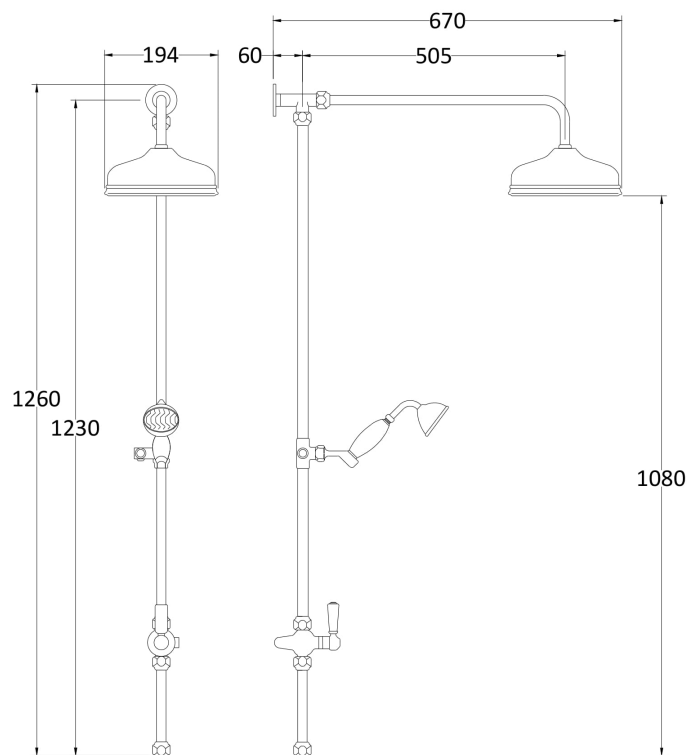

Sales Code: AM412

Description: Victorian Black Grand Rigid Riser Kit

Product Dimensions

Length (mm):	
Width (mm):	194
Height (mm):	1260
Depth (mm):	670
Nett Weight (kg):	4.7

Packaging Dimensions

Length (mm):	1100
Width (mm):	240
Height (mm):	
Gross Weight (kg):	5.2

Packaging Data

Box Colour:	White Cardboard Box
Box Qty:	1
Label Size:	100 x 50
Label Colour:	White Label
Label Qty:	2

Outer Box Dimensions (If Applicable)

Length (mm):	
Width (mm):	
Height (mm):	
Depth (mm):	
Gross Weight (kg):	19
Barcode:	5055275867976

Product Details

Country of Origin:	United Kingdom
Fitting Instruction:	Yes
Product Material:	Brass/ABS
Mount Type:	Wall, Surface
Outlet Elbow Supplied:	No
Easy Clean:	No
Head Included:	Yes
Handset Included:	Yes
Body Jets Included:	No
No of Body Jets:	Not Applicable
Operating Pressure (bar):	0.5
Valve/Cartridge Type:	Not Applicable
Flow Rates (L/min):	0.1 bar: N/A 0.5 bar: N/A 1 bar: N/A 2 bar: N/A 3 bar: N/A
TMV2 Approved:	No Approval No: N/A
TMV3 Approved:	No Approval No: N/A
WRAS Approved:	No Approval No: N/A
Head Function:	Single
Handset Function:	Single Setting
Body Jet Info:	Not Applicable
Pipe Size:	18 mm
Pipe Centres:	N/A
Colour/Finish:	Chrome
Hose Included:	Yes
No. of Outlets:	2