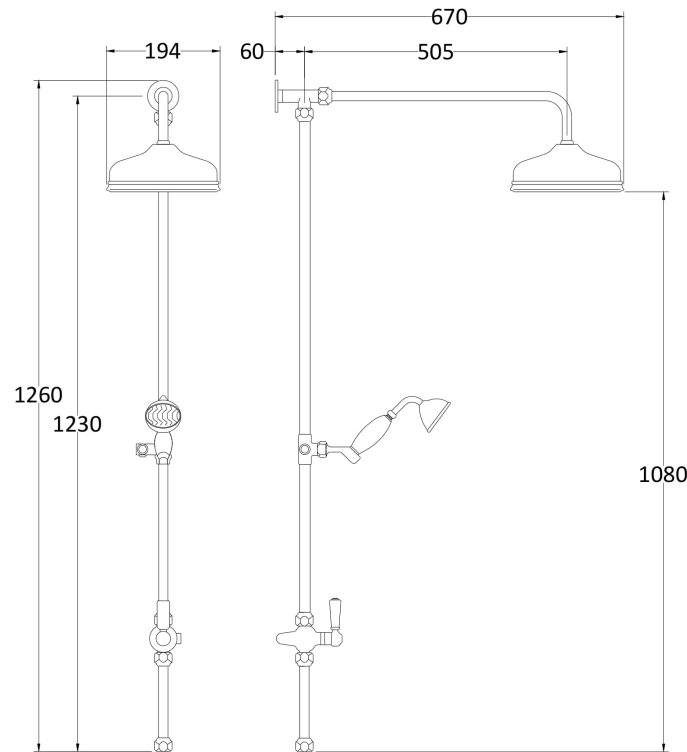

Sales Code: AM312

Description: Victorian Grand Rigid Riser Kit

Product Dimensions

Length (mm):	
Width (mm):	194
Height (mm):	1260
Depth (mm):	670
Nett Weight (kg):	4.7

Packaging Dimensions

Length (mm):	1100
Width (mm):	240
Height (mm):	
Gross Weight (kg):	5.2

Packaging Data

Box Colour:	White Cardboard Box
Box Qty:	1
Label Size:	100 x 50
Label Colour:	White Label
Label Qty:	2

Outer Box Dimensions (If Applicable)

Length (mm):	
Width (mm):	
Height (mm):	
Depth (mm):	
Gross Weight (kg):	19
Barcode:	5055146129714

Product Details

Country of Origin:	China
Fitting Instruction:	Yes
Product Material:	Brass
Mount Type:	Surface, Wall
Outlet Elbow Supplied:	No
Easy Clean:	No
Head Included:	Yes
Handset Included:	Yes
Body Jets Included:	No
No of Body Jets:	Not Applicable
Operating Pressure (bar):	0.5
Valve/Cartridge Type:	Not Applicable
Flow Rates (L/min):	0.1 bar: N/A 0.5 bar: N/A 1 bar: N/A 2 bar: N/A 3 bar: N/A
TMV2 Approved:	No Approval No: N/A
TMV3 Approved:	No Approval No: N/A
WRAS Approved:	No Approval No: N/A
Head Function:	Single
Handset Function:	Single Setting
Body Jet Info:	Not Applicable
Pipe Size:	18 mm
Pipe Centres:	N/A
Colour/Finish:	Chrome
Hose Included:	Yes
No. of Outlets:	2