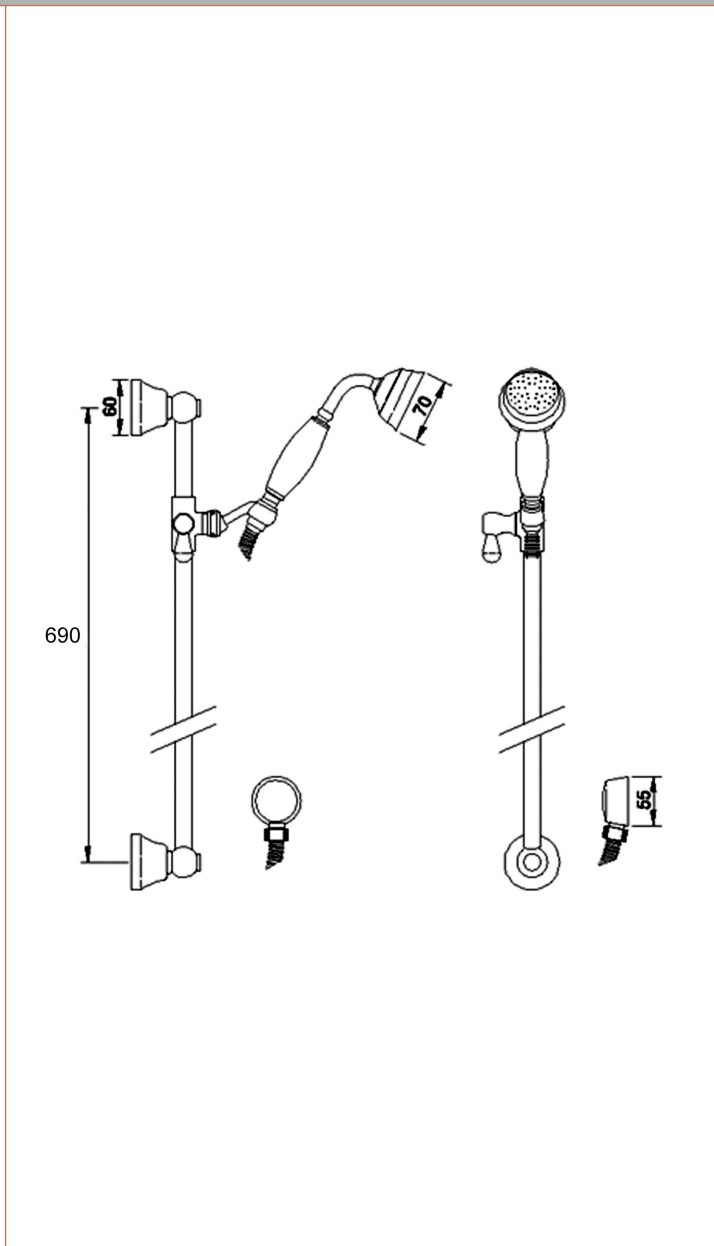

Sales Code: A4211

Description: Traditional Black Slider Rail Kit

Product Dimensions	
Length (mm):	
Width (mm):	70
Height (mm):	750
Depth (mm):	150
Nett Weight (kg):	1.47
Packaging Dimensions	
Length (mm):	785
Width (mm):	125
Height (mm):	
Gross Weight (kg):	1.97
Packaging Data	
Box Colour:	White Cardboard Box
Box Qty:	1
Label Size:	100 x 50
Label Colour:	White Label
Label Qty:	2
Outer Box Dimensions (If Applicable)	
Length (mm):	
Width (mm):	400
Height (mm):	340
Depth (mm):	800
Gross Weight (kg):	24
Barcode:	5055275867952
Product Details	
Country of Origin:	United Kingdom
Fitting Instruction:	Yes
Product Material:	Brass/ABS
Mount Type:	Wall, Surface
Outlet Elbow Supplied:	Yes
Easy Clean:	No
Head Included:	No
Handset Included:	Yes
Body Jets Included:	No
No of Body Jets:	Not Applicable
Operating Pressure (bar):	0.1
Valve/Cartridge Type:	Not Applicable
Flow Rates (L/min):	0.1 bar: N/A 0.5 bar: N/A 1 bar: N/A 2 bar: N/A 3 bar: N/A
TMV2 Approved:	No Approval No: N/A
TMV3 Approved:	No Approval No: N/A
WRAS Approved:	No Approval No: N/A
Head Function:	Not Applicable
Handset Function:	Single Setting
Body Jet Info:	Not Applicable
Pipe Size:	15 mm (1/2" Bsp)
Pipe Centres:	N/A
Colour/Finish:	Chrome
Hose Included:	Yes
No. of Outlets:	1