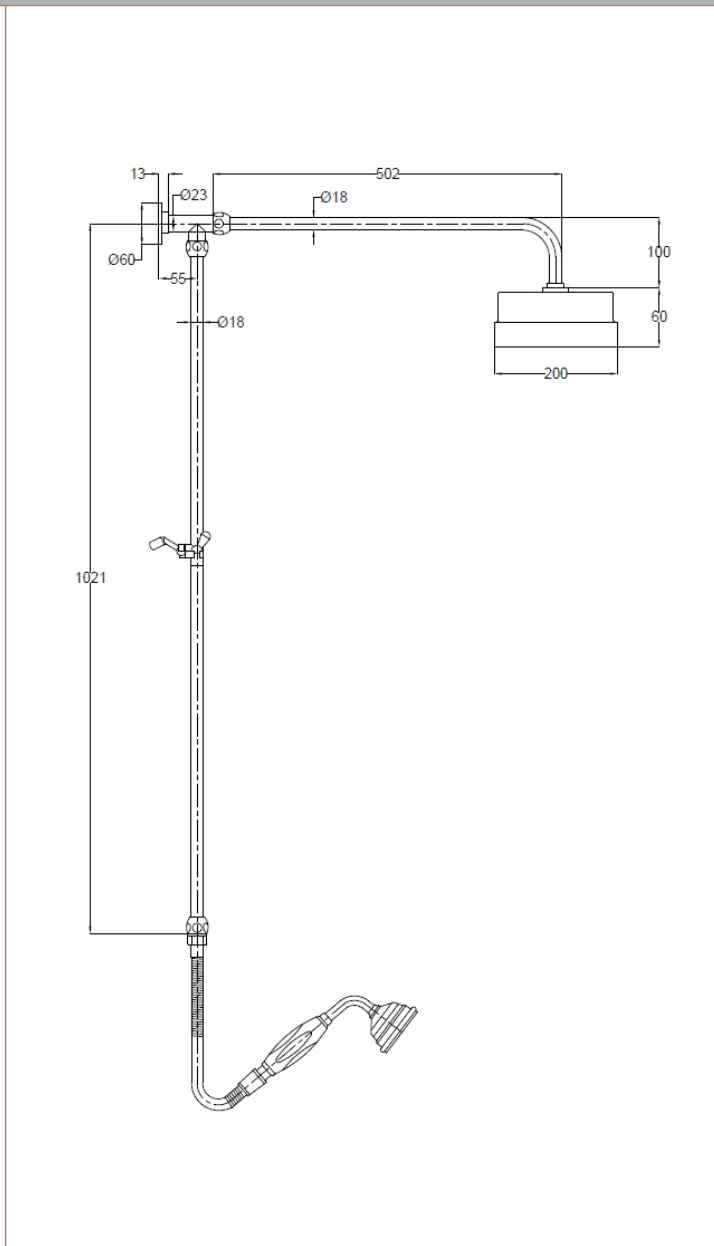

Sales Code: A3606

Description: Luxury Rigid Riser Kit

Product Dimensions	
Length (mm):	
Width (mm):	160
Height (mm):	1081
Depth (mm):	635
Nett Weight (kg):	3.85
Packaging Dimensions	
Length (mm):	1020
Width (mm):	210
Height (mm):	
Gross Weight (kg):	3.85
Packaging Data	
Box Colour:	White Cardboard Box
Box Qty:	1
Label Size:	100 x 50
Label Colour:	White Label
Label Qty:	2
Outer Box Dimensions (If Applicable)	
Length (mm):	
Width (mm):	445
Height (mm):	370
Depth (mm):	1040
Gross Weight (kg):	39
Barcode:	5055146184133
Product Details	
Country of Origin:	United Kingdom
Fitting Instruction:	No
Product Material:	Brass
Mount Type:	Surface, Wall
Outlet Elbow Supplied:	No
Easy Clean:	No
Head Included:	Yes
Handset Included:	Yes
Body Jets Included:	No
No of Body Jets:	Not Applicable
Operating Pressure (bar):	0.5
Valve/Cartridge Type:	Not Applicable
Flow Rates (L/min):	0.1 bar: N/A 0.5 bar: N/A 1 bar: N/A 2 bar: N/A 3 bar: N/A
TMV2 Approved:	No Approval No: N/A
TMV3 Approved:	No Approval No: N/A
WRAS Approved:	No Approval No: N/A
Head Function:	Single
Handset Function:	Single Setting
Body Jet Info:	Not Applicable
Pipe Size:	15 mm (1/2" Bsp)
Pipe Centres:	N/A
Colour/Finish:	Chrome
Hose Included:	Yes
No. of Outlets:	2