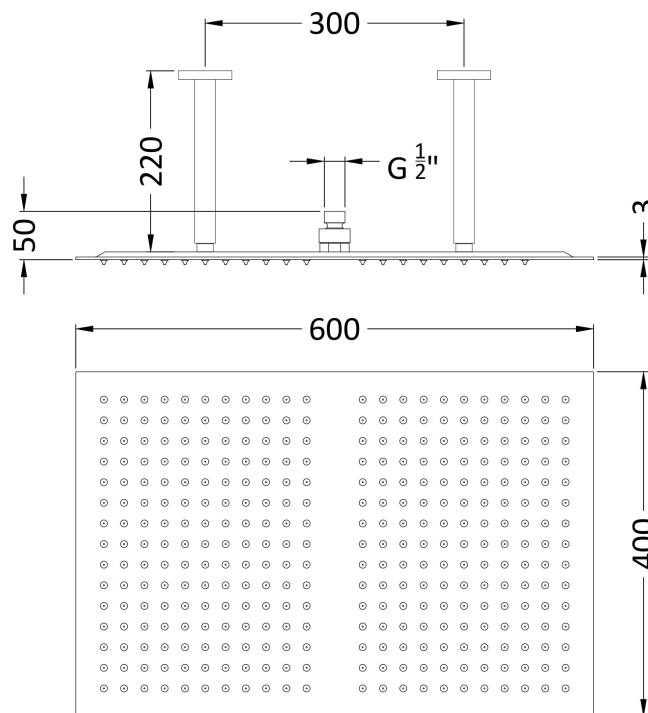

Sales Code: HEAD66

Description: Ceiling Mounted Shower Head 600X400mm

Product Dimensions

Length (mm):	
Width (mm):	400
Height (mm):	220
Depth (mm):	600
Nett Weight (kg):	7.8

Packaging Dimensions

Length (mm):	700
Width (mm):	520
Height (mm):	
Gross Weight (kg):	7.8

Packaging Data

Box Colour:	White Cardboard Box
Box Qty:	1
Label Size:	100 x 50
Label Colour:	White Label
Label Qty:	2

Outer Box Dimensions (If Applicable)

Length (mm):	
Width (mm):	
Height (mm):	
Depth (mm):	
Gross Weight (kg):	
Barcode:	5055369021307

Product Details

Country of Origin:	China
Fitting Instruction:	Yes
Product Material:	St-Steel
Mount Type:	Surface, Wall
Outlet Elbow Supplied:	No
Easy Clean:	Yes
Head Included:	Yes
Handset Included:	No
Body Jets Included:	Not Applicable
No of Body Jets:	Not Applicable
Operating Pressure (bar):	0.5
Valve/Cartridge Type:	Not Applicable
Flow Rates (L/min):	0.1 bar: N/A 0.5 bar: N/A 1 bar: N/A 2 bar: N/A 3 bar: N/A
TMV2 Approved:	No Approval No: N/A
TMV3 Approved:	No Approval No: N/A
WRAS Approved:	No Approval No: N/A
Head Function:	Single
Handset Function:	Not Applicable
Body Jet Info:	Not Applicable
Pipe Size:	Not Applicable
Pipe Centres:	N/A
Colour/Finish:	Chrome
Hose Included:	Not Applicable
No. of Outlets:	N/A