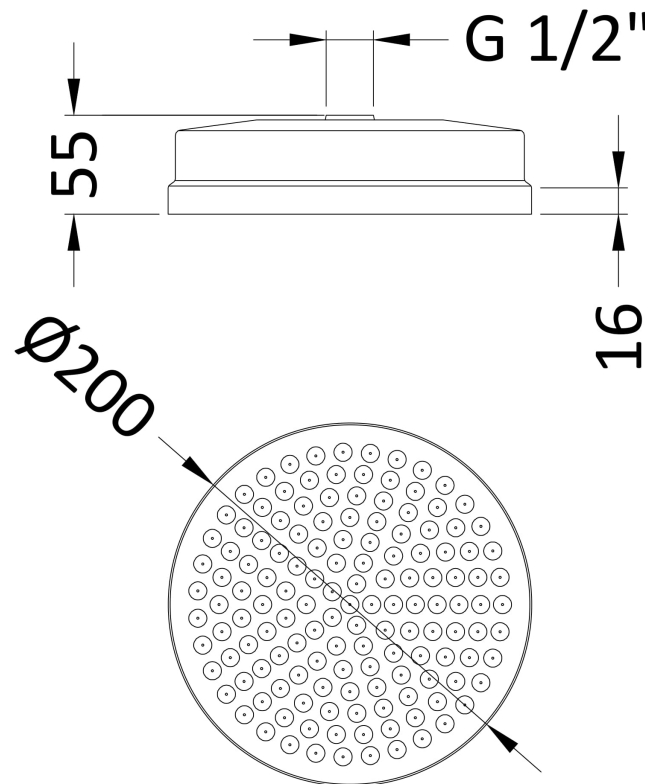

Sales Code: HEAD01

Description: Tec 8" Fixed Head 200mm Diameter

Product Dimensions

Length (mm):	
Width (mm):	200
Height (mm):	55
Depth (mm):	200
Nett Weight (kg):	1

Packaging Dimensions

Length (mm):	210
Width (mm):	205
Height (mm):	
Gross Weight (kg):	1

Packaging Data

Box Colour:	White Cardboard Box
Box Qty:	1
Label Size:	100 x 50
Label Colour:	White Label
Label Qty:	2

Outer Box Dimensions (If Applicable)

Length (mm):	
Width (mm):	220
Height (mm):	385
Depth (mm):	430
Gross Weight (kg):	12
Barcode:	5055146185611

Product Details

Country of Origin:	China
Fitting Instruction:	Yes
Product Material:	Brass
Mount Type:	Wall, Surface
Outlet Elbow Supplied:	No
Easy Clean:	
Head Included:	Yes
Handset Included:	No
Body Jets Included:	Not Applicable
No of Body Jets:	
Operating Pressure (bar):	0.5
Valve/Cartridge Type:	Not Applicable
Flow Rates (L/min):	0.1 bar: N/A 0.5 bar: N/A 1 bar: N/A 2 bar: N/A 3 bar: N/A
TMV2 Approved:	No Approval No: N/A
TMV3 Approved:	No Approval No: N/A
WRAS Approved:	No Approval No: N/A
Head Function:	Single
Handset Function:	
Body Jet Info:	Not Applicable
Pipe Size:	Not Applicable
Pipe Centres:	Not Applicable
Colour/Finish:	Chrome
Hose Included:	
No. of Outlets:	N/A