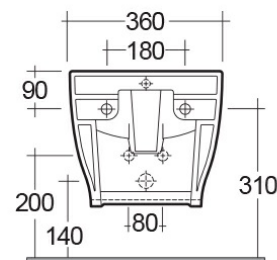

RAK-MOON

Bidets | Wall Hung

RAK
CERAMICS

Technical specifications

Dimensions: 360 x 560 mm

Weight: 21 Kg

Color: Alpine White

Parts: HAR08AWHA - MOON BIDET WALL HUNG
56CM

Suites: [RAK-MOON](#)

Code	Name
HAR08AWHA	MOON BIDET WALL HUNG 56CM

Dimensions: All dimensions in mm tolerance $\pm 5\%$ for below 200mm and $\pm 3\%$ for above 200mm.

Note: Due to a continuing development programme to improve design and performance, the manufacturer reserves all rights to vary specifications without prior information.