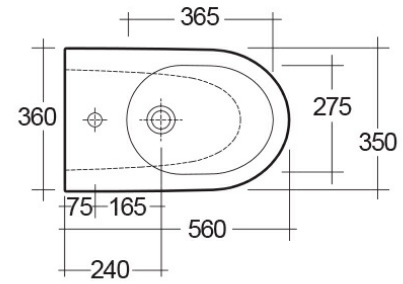

RAK-MOON

Bidets | Wall Hung

RAK
CERAMICS

Technical specifications

Dimensions: 360 x 560 mm

Weight: 21 Kg

Color: Alpine White

Parts: HAR08AWHA - MOON BIDET WALL HUNG
56CM

Suites: [RAK-MOON](#)

Code	Name
HAR08AWHA	MOON BIDET WALL HUNG 56CM

Dimensions: All dimensions in mm tolerance $\pm 5\%$ for below 200mm and $\pm 3\%$ for above 200mm.

Note: Due to a continuing development programme to improve design and performance, the manufacturer reserves all rights to vary specifications without prior information.