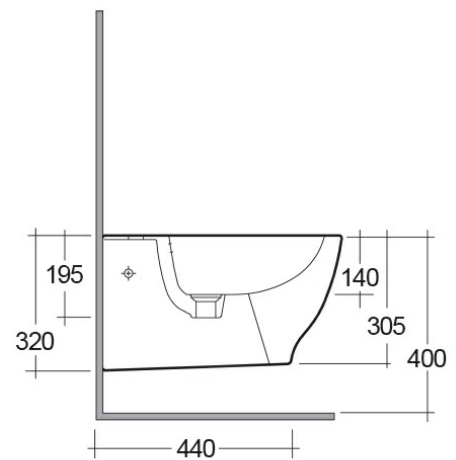

RAK-MOON

Bidets | Wall Hung

RAK
CERAMICS

Technical specifications

Dimensions: 360 x 560 mm

Weight: 21 Kg

Color: Alpine White

Parts: HAR08AWHA - MOON BIDET WALL HUNG
56CM

Suites: [RAK-MOON](#)

Code	Name
HAR08AWHA	MOON BIDET WALL HUNG 56CM

Dimensions: All dimensions in mm tolerance $\pm 5\%$ for below 200mm and $\pm 3\%$ for above 200mm.

Note: Due to a continuing development programme to improve design and performance, the manufacturer reserves all rights to vary specifications without prior information.