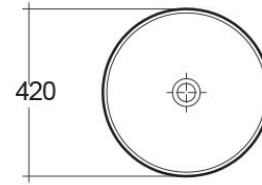

RAK-MOON

Wash basin | Counter Top

RAK
CERAMICS

Technical specifications

Dimensions: 420 x 420 mm

Weight: 9 Kg

Color: Alpine White

Shape of basin: Round

Suites: [RAK-MOON](#)

Code	Name
HAR106AWHA	WASH BASIN COUNTER TOP ROUND 42CM

Dimensions: All dimensions in mm tolerance $\pm 5\%$ for below 200mm and $\pm 3\%$ for above 200mm.

Note: Due to a continuing development programme to improve design and performance, the manufacturer reserves all rights to vary specifications without prior information.