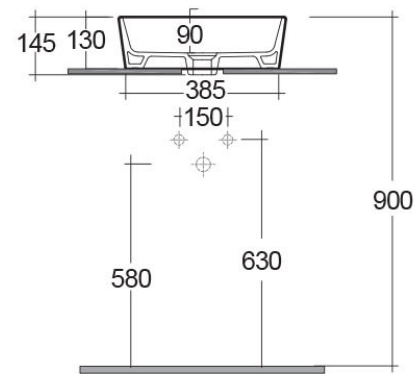

RAK-MOON

Wash basin | Counter Top

RAK
CERAMICS

Technical specifications

Dimensions: 420 x 420 mm

Weight: 9 Kg

Color: Alpine White

Shape of basin: Round

Suites: [RAK-MOON](#)

Code	Name
HAR106AWHA	WASH BASIN COUNTER TOP ROUND 42CM

Dimensions: All dimensions in mm tolerance $\pm 5\%$ for below 200mm and $\pm 3\%$ for above 200mm.

Note: Due to a continuing development programme to improve design and performance, the manufacturer reserves all rights to vary specifications without prior information.