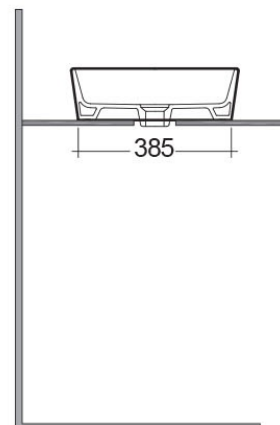

RAK-MOON

Wash basin | Counter Top

RAK
CERAMICS

Technical specifications

Dimensions: 420 x 420 mm

Weight: 9 Kg

Color: Alpine White

Shape of basin: Round

Suites: [RAK-MOON](#)

Code	Name
HAR106AWHA	WASH BASIN COUNTER TOP ROUND 42CM

Dimensions: All dimensions in mm tolerance $\pm 5\%$ for below 200mm and $\pm 3\%$ for above 200mm.

Note: Due to a continuing development programme to improve design and performance, the manufacturer reserves all rights to vary specifications without prior information.