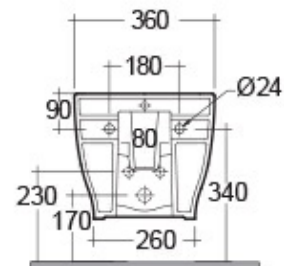

RAK-MOON-W/HIDDEN FIXATIONS

Bidets | Wall Hung

RAK
CERAMICS

Technical specifications

Dimensions: 360 x 560 mm

Weight: 21 Kg

Color: Alpine White

Parts: HAR07AWHA - MOON BIDET WALL HUNG
W/HIDDEN FIXATIONS 56CM

Suites: [RAK-MOON](#)

Code	Name
HAR07AWHA	MOON BIDET WALL HUNG W/HIDDEN FIXATIONS 56CM

Dimensions: All dimensions in mm tolerance $\pm 5\%$ for below 200mm and $\pm 3\%$ for above 200mm.

Note: Due to a continuing development programme to improve design and performance, the manufacturer reserves all rights to vary specifications without prior information.