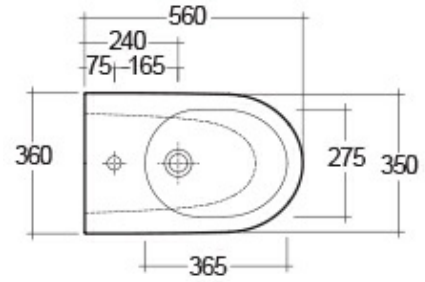

RAK-MOON-W/HIDDEN FIXATIONS

Bidets | Wall Hung

RAK
CERAMICS

Technical specifications

Dimensions: 360 x 560 mm

Weight: 21 Kg

Color: Alpine White

Parts: HAR07AWHA - MOON BIDET WALL HUNG
W/HIDDEN FIXATIONS 56CM

Suites: [RAK-MOON](#)

Code	Name
HAR07AWHA	MOON BIDET WALL HUNG W/HIDDEN FIXATIONS 56CM

Dimensions: All dimensions in mm tolerance $\pm 5\%$ for below 200mm and $\pm 3\%$ for above 200mm.

Note: Due to a continuing development programme to improve design and performance, the manufacturer reserves all rights to vary specifications without prior information.