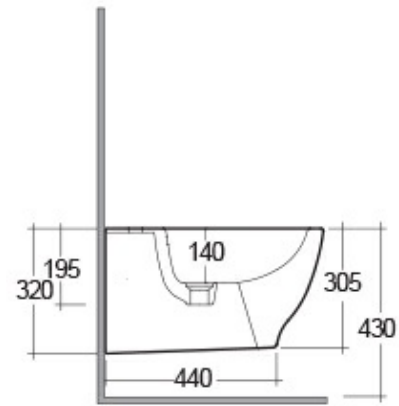

RAK-MOON-W/HIDDEN FIXATIONS

Bidets | Wall Hung

RAK
CERAMICS

Technical specifications

Dimensions: 360 x 560 mm

Weight: 21 Kg

Color: Alpine White

Parts: HAR07AWHA - MOON BIDET WALL HUNG
W/HIDDEN FIXATIONS 56CM

Suites: [RAK-MOON](#)

Code	Name
HAR07AWHA	MOON BIDET WALL HUNG W/HIDDEN FIXATIONS 56CM

Dimensions: All dimensions in mm tolerance $\pm 5\%$ for below 200mm and $\pm 3\%$ for above 200mm.

Note: Due to a continuing development programme to improve design and performance, the manufacturer reserves all rights to vary specifications without prior information.