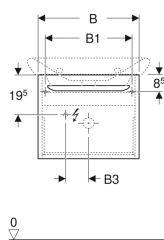

Geberit myDay cabinet for washbasin, with one drawer

Example image

Characteristics

- Wall-hung
- With one drawer
- Opening with handle
- Drawer with soft-closing
- Drawer with antislip mat
- Drawer with LED light
- Moisture-resistant
- Front made of MDF
- Delivered preassembled

Scope of delivery

- Fastening material

Art. no.	Colour / surface	B	B1	B2	B3	Washbasin width	H	T	Power consumption	Luminous flux
Y824065000	white / high-gloss coated	54 cm	47 cm	49 cm	13.5 cm	65 cm	41 cm	43 cm	2 W	169 lm
Y824060000	white / high-gloss coated	49.5 cm	44.4 cm	42.5 cm	11.3 cm	60 cm	41 cm	43 cm	2 W	150 lm
Y824061000	taupe / high-gloss coated	49.5 cm	44.4 cm	42.5 cm	11.3 cm	60 cm	41 cm	43 cm	2 W	150 lm
824066000	taupe / high-gloss coated	54 cm	47 cm	49 cm	13.5 cm	65 cm	41 cm	43 cm	2.5 W	169 lm