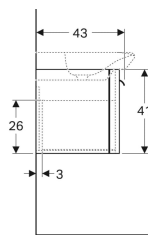

Characteristics

- Wall-hung
- With one drawer
- Opening with handle
- Drawer with soft-closing
- Drawer with antislip mat
- Drawer with LED light
- Moisture-resistant
- Front made of MDF
- Delivered preassembled

Technical data

Protection degree	IP21
Protection class	II
Nominal voltage	230 V AC
Mains frequency	50 Hz
Operating voltage	12 V DC
Output voltage	12 V DC
Product material	High-compressed three-layer chipboard
Energy efficiency class	A++
Light colour	3200 K

Scope of delivery

- Fastening material

Art. no.	Colour / surface	B	B1	B2	B3	Washbasin width	H	T	Power consumption	Luminous flux
Y824065000	white / high-gloss coated	54 cm	47 cm	49 cm	13.5 cm	65 cm	41 cm	43 cm	2 W	169 lm
Y824060000	white / high-gloss coated	49.5 cm	44.4 cm	42.5 cm	11.3 cm	60 cm	41 cm	43 cm	2 W	150 lm
Y824061000	taupe / high-gloss coated	49.5 cm	44.4 cm	42.5 cm	11.3 cm	60 cm	41 cm	43 cm	2 W	150 lm
824066000	taupe / high-gloss coated	54 cm	47 cm	49 cm	13.5 cm	65 cm	41 cm	43 cm	2.5 W	169 lm

Accessories

- Geberit towel rail for bathroom furniture, with right-angled corner
- Geberit towel rail for bathroom furniture, with radius corner