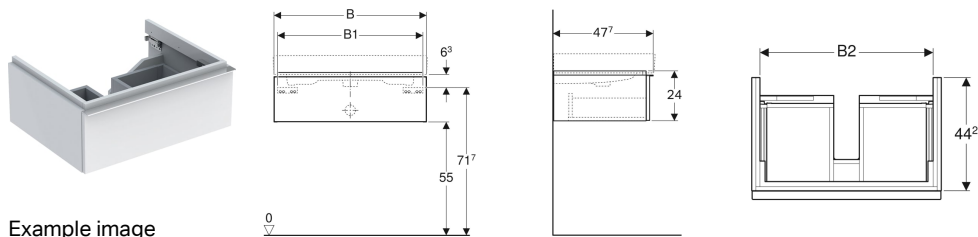

Geberit iCon cabinet for washbasin, with one drawer

Example image

Characteristics

- Wall-hung
- With one drawer
- Opening with handle
- Drawer with soft-closing

- Moisture-resistant
- Delivered preassembled

Technical data

Product material | High-compressed three-layer chipboard

Scope of delivery

- Cabinet for washbasin
- Fastening material

Art. no.	Colour / surface	B	B1	B2	Washbasin width	H	T	Trap cutout
840290000	white / high-gloss coated	89 cm	85.5 cm	82.6 cm	90 cm	24 cm	47.7 cm	centred
840275000	white / high-gloss coated	74 cm	70.5 cm	67.6 cm	75 cm	24 cm	47.7 cm	centred
840260000	white / high-gloss coated	59.5 cm	56 cm	53.1 cm	60 cm	24 cm	47.7 cm	centred
841291000	lava / matt coated	89 cm	85.5 cm	82.6 cm	90 cm	24 cm	47.7 cm	centred
841276000	lava / matt coated	74 cm	70.5 cm	67.6 cm	75 cm	24 cm	47.7 cm	centred
841261000	lava / matt coated	59.5 cm	56 cm	53.1 cm	60 cm	24 cm	47.7 cm	centred
841292000	oak nature / wooden-textured melamine	89 cm	85.5 cm	82.6 cm	90 cm	24 cm	47.7 cm	centred
841277000	oak nature / wooden-textured melamine	74 cm	70.5 cm	67.6 cm	75 cm	24 cm	47.7 cm	centred
841262000	oak nature / wooden-textured melamine	59.5 cm	56 cm	53.1 cm	60 cm	24 cm	47.7 cm	centred