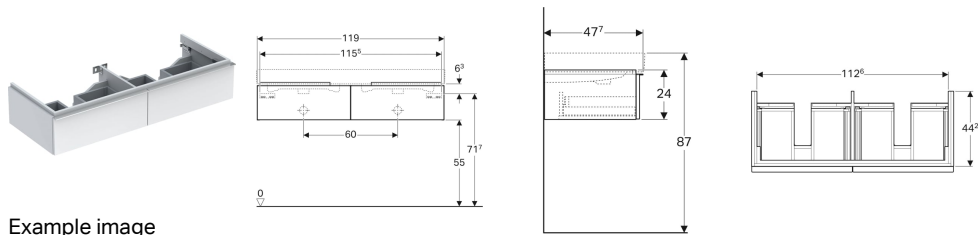

**Geberit iCon cabinet for double washbasin, with two drawers**

Example image

**Characteristics**

- Wall-hung
- With two drawers
- Opening with handle
- Drawer with soft-closing

- Moisture-resistant
- Delivered preassembled

**Technical data**

Product material | High-compressed three-layer chipboard

**Scope of delivery**

- Cabinet for double washbasin
- Fastening material

Art. no.	Colour / surface	B	Washbasin width	H	T
840220000	white / high-gloss coated	119 cm	120 cm	24 cm	47.7 cm
841221000	lava / matt coated	119 cm	120 cm	24 cm	47.7 cm
841222000	oak nature / wooden-textured melamine	119 cm	120 cm	24 cm	47.7 cm