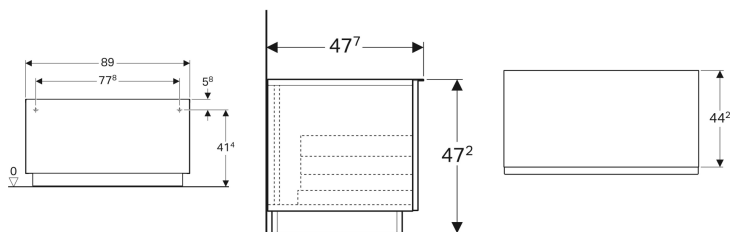

Geberit iCon low cabinet with one drawer, floor-standing

Example image

Characteristics

- Floor-standing
- With one drawer
- Opening with handle
- Drawer with soft-closing

- Moisture-resistant
- Delivered preassembled

Technical data

Product material | High-compressed three-layer chipboard

Scope of delivery

- Low cabinet
- Fastening material

| Art. no. | Colour / surface | B | H | T |
|-----------|---------------------------------------|-------|---------|---------|
| 840090000 | white / high-gloss coated | 89 cm | 47.2 cm | 47.7 cm |
| 841091000 | lava / matt coated | 89 cm | 47.2 cm | 47.7 cm |
| 841092000 | oak nature / wooden-textured melamine | 89 cm | 47.2 cm | 47.7 cm |