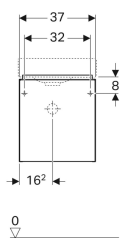

Geberit iCon cabinet for handrinse basin, with one door

Example image

Characteristics

- Wall-hung
- With one door
- Door with soft closing
- Opening with handle

- Moisture-resistant
- Delivered preassembled

Technical data

Product material | High-compressed three-layer chipboard

Scope of delivery

- Cabinet for handrinse basin
- Fastening material

Art. no.	Colour / surface	B	Washbasin width	H	T	Door
840037000	white / high-gloss coated	37 cm	38 cm	42 cm	28 cm	door hinges right
841038000	lava / matt coated	37 cm	38 cm	42 cm	28 cm	door hinges right
841039000	oak nature / wooden-textured melamine	37 cm	38 cm	42 cm	28 cm	door hinges right