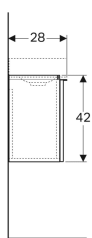

Geberit iCon cabinet for handrinse basin, with one door

Example image

Characteristics

- Wall-hung
- With one door
- Door with soft closing
- Opening with handle

- Moisture-resistant
- Delivered preassembled

Technical data

Product material | High-compressed three-layer chipboard

Scope of delivery

- Cabinet for handrinse basin
- Fastening material

Art. no.	Colour / surface	B	Washbasin width	H	T	Door
840037000	white / high-gloss coated	37 cm	38 cm	42 cm	28 cm	door hinges right
841038000	lava / matt coated	37 cm	38 cm	42 cm	28 cm	door hinges right
841039000	oak nature / wooden-textured melamine	37 cm	38 cm	42 cm	28 cm	door hinges right