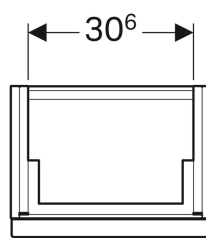

Geberit iCon cabinet for handrinse basin, with one door

Example image

Characteristics

- Wall-hung
- With one door
- Door with soft closing
- Opening with handle

- Moisture-resistant
- Delivered preassembled

Technical data

Product material | High-compressed three-layer chipboard

Scope of delivery

- Cabinet for handrinse basin
- Fastening material

Art. no.	Colour / surface	B	Washbasin width	H	T	Door
840037000	white / high-gloss coated	37 cm	38 cm	42 cm	28 cm	door hinges right
841038000	lava / matt coated	37 cm	38 cm	42 cm	28 cm	door hinges right
841039000	oak nature / wooden-textured melamine	37 cm	38 cm	42 cm	28 cm	door hinges right