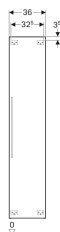

## Geberit iCon tall cabinet with one door

Example image

### Characteristics

- Wall-hung
- With one door
- Door with soft closing
- Opening with handle
- With one fixed shelf

- With four movable shelves
- Hinge side left or right
- Moisture-resistant
- Delivered preassembled

### Technical data

Product material | High-compressed three-layer chipboard

### Scope of delivery

- Tall cabinet
- 4 movable shelves
- Fastening material

Art. no.	Colour / surface	B	H	T
84000000	white / high-gloss coated	36 cm	180 cm	31.7 cm
841001000	lava / matt coated	36 cm	180 cm	31.7 cm
841002000	oak nature / wooden-textured melamine	36 cm	180 cm	31.7 cm