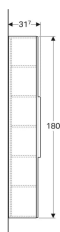

## Geberit iCon tall cabinet with one door

Example image

### Characteristics

- Wall-hung
- With one door
- Door with soft closing
- Opening with handle
- With one fixed shelf

- With four movable shelves
- Hinge side left or right
- Moisture-resistant
- Delivered preassembled

### Technical data

Product material | High-compressed three-layer chipboard

### Scope of delivery

- Tall cabinet
- 4 movable shelves
- Fastening material

Art. no.	Colour / surface	B	H	T
84000000	white / high-gloss coated	36 cm	180 cm	31.7 cm
841001000	lava / matt coated	36 cm	180 cm	31.7 cm
841002000	oak nature / wooden-textured melamine	36 cm	180 cm	31.7 cm