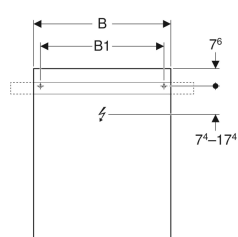

Geberit iCon illuminated mirror

Example image

Characteristics

- LED lighting
- Light operated by wall switch

Technical data

Protection degree	IP44
Protection class	I
Nominal voltage	100-230 V AC
Mains frequency	50 / 60 Hz
Operating voltage	12 V DC
Output voltage	12 V DC
Product material	Glass
Energy efficiency class	A++
Light colour	4200 K

Scope of delivery

- Mirror
- Fastening material

Art. no.	B	B1	B2	H	T	Power consumption	Luminous flux	Luminous flux, indirect
840760000	60 cm	54 cm	10 cm	75 cm	10.4 cm	16.5 W	715 lm	1430 lm
840790000	90 cm	84 cm	10/15/20 cm	75 cm	10.4 cm	25.5 W	1105 lm	2210 lm
840720000	120 cm	114 cm	10/15/20/25 cm	75 cm	10.4 cm	34.5 W	1495 lm	2990 lm
840537000	37 cm	31 cm	- cm	110 cm	10.4 cm	9 W	390 lm	780 lm