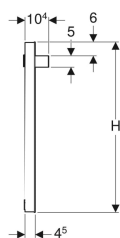

Geberit iCon illuminated mirror

Example image

Characteristics

- LED lighting
- Light operated by wall switch

Technical data

Protection degree	IP44
Protection class	I
Nominal voltage	100-230 V AC
Mains frequency	50 / 60 Hz
Operating voltage	12 V DC
Output voltage	12 V DC
Product material	Glass
Energy efficiency class	A++
Light colour	4200 K

Scope of delivery

- Mirror
- Fastening material

Art. no.	B	B1	B2	H	T	Power consumption	Luminous flux	Luminous flux, indirect
840760000	60 cm	54 cm	10 cm	75 cm	10.4 cm	16.5 W	715 lm	1430 lm
840790000	90 cm	84 cm	10/15/20 cm	75 cm	10.4 cm	25.5 W	1105 lm	2210 lm
840720000	120 cm	114 cm	10/15/20/25 cm	75 cm	10.4 cm	34.5 W	1495 lm	2990 lm
840537000	37 cm	31 cm	- cm	110 cm	10.4 cm	9 W	390 lm	780 lm