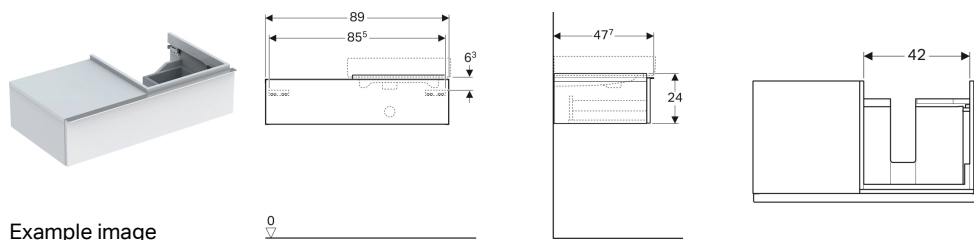

**Geberit iCon cabinet for washbasin, with one drawer and shelf surface**

Example image

**Characteristics**

- Wall-hung
- With one drawer
- Opening with handle
- Drawer with soft-closing

- Moisture-resistant
- Delivered preassembled

**Technical data**

Product material | High-compressed three-layer chipboard

**Scope of delivery**

- Cabinet for washbasin
- Fastening material

Art. no.	Colour / surface	B	Washbasin width	H	T	Trap cutout
840590000	white / high-gloss coated	89 cm	50 cm	24 cm	47.7 cm	right
840490000	white / high-gloss coated	89 cm	50 cm	24 cm	47.7 cm	left
841591000	lava / matt coated	89 cm	50 cm	24 cm	47.7 cm	right
841491000	lava / matt coated	89 cm	50 cm	24 cm	47.7 cm	left
841592000	oak nature / wooden-textured melamine	89 cm	50 cm	24 cm	47.7 cm	right
841492000	oak nature / wooden-textured melamine	89 cm	50 cm	24 cm	47.7 cm	left