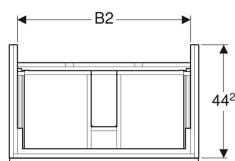

## Geberit iCon cabinet for washbasin, with two drawers

Example image

### Scope of delivery

- Cabinet for washbasin
- Fastening material

Art. no.	Colour / surface	B	B1	B2	Washbasin width	H	T	Trap cutout
840390000	white / high-gloss coated	89 cm	85.5 cm	82.6 cm	90 cm	62 cm	47.7 cm	centred
840375000	white / high-gloss coated	74 cm	70.5 cm	67.6 cm	75 cm	62 cm	47.7 cm	centred
840360000	white / high-gloss coated	59.5 cm	56 cm	53.1 cm	60 cm	62 cm	47.7 cm	centred
841391000	lava / matt coated	89 cm	85.5 cm	82.6 cm	90 cm	62 cm	47.7 cm	centred
841376000	lava / matt coated	74 cm	70.5 cm	67.6 cm	75 cm	62 cm	47.7 cm	centred
841361000	lava / matt coated	59.5 cm	56 cm	53.1 cm	60 cm	62 cm	47.7 cm	centred
841392000	oak nature / wooden-textured melamine	89 cm	85.5 cm	82.6 cm	90 cm	62 cm	47.7 cm	centred
841362000	oak nature / wooden-textured melamine	59.5 cm	56 cm	53.1 cm	60 cm	62 cm	47.7 cm	centred
841377000	oak nature / wooden-textured melamine	74 cm	70.5 cm	67.6 cm	75 cm	62 cm	47.7 cm	centred