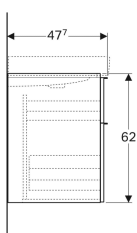

Characteristics

- Wall-hung
- With two drawers
- Opening with handle
- Drawer with soft-closing

- Moisture-resistant
- Delivered preassembled

Technical data

Product material | High-compressed three-layer chipboard

Scope of delivery

- Cabinet for washbasin
- Fastening material

Art. no.	Colour / surface	B	B1	B2	Washbasin width	H	T	Trap cutout
840390000	white / high-gloss coated	89 cm	85.5 cm	82.6 cm	90 cm	62 cm	47.7 cm	centred
840375000	white / high-gloss coated	74 cm	70.5 cm	67.6 cm	75 cm	62 cm	47.7 cm	centred
840360000	white / high-gloss coated	59.5 cm	56 cm	53.1 cm	60 cm	62 cm	47.7 cm	centred
841391000	lava / matt coated	89 cm	85.5 cm	82.6 cm	90 cm	62 cm	47.7 cm	centred
841376000	lava / matt coated	74 cm	70.5 cm	67.6 cm	75 cm	62 cm	47.7 cm	centred
841361000	lava / matt coated	59.5 cm	56 cm	53.1 cm	60 cm	62 cm	47.7 cm	centred
841392000	oak nature / wooden-textured melamine	89 cm	85.5 cm	82.6 cm	90 cm	62 cm	47.7 cm	centred
841362000	oak nature / wooden-textured melamine	59.5 cm	56 cm	53.1 cm	60 cm	62 cm	47.7 cm	centred
841377000	oak nature / wooden-textured melamine	74 cm	70.5 cm	67.6 cm	75 cm	62 cm	47.7 cm	centred