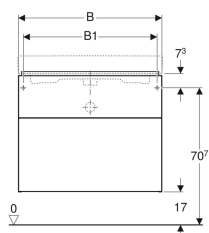

Characteristics

- Wall-hung
- With two drawers
- Opening with handle
- Drawer with soft-closing

- Moisture-resistant
- Delivered preassembled

Technical data

Product material | High-compressed three-layer chipboard

Scope of delivery

- Cabinet for washbasin
- Fastening material

Art. no.	Colour / surface	B	B1	B2	Washbasin width	H	T	Trap cutout
840390000	white / high-gloss coated	89 cm	85.5 cm	82.6 cm	90 cm	62 cm	47.7 cm	centred
840375000	white / high-gloss coated	74 cm	70.5 cm	67.6 cm	75 cm	62 cm	47.7 cm	centred
840360000	white / high-gloss coated	59.5 cm	56 cm	53.1 cm	60 cm	62 cm	47.7 cm	centred
841391000	lava / matt coated	89 cm	85.5 cm	82.6 cm	90 cm	62 cm	47.7 cm	centred
841376000	lava / matt coated	74 cm	70.5 cm	67.6 cm	75 cm	62 cm	47.7 cm	centred
841361000	lava / matt coated	59.5 cm	56 cm	53.1 cm	60 cm	62 cm	47.7 cm	centred
841392000	oak nature / wooden-textured melamine	89 cm	85.5 cm	82.6 cm	90 cm	62 cm	47.7 cm	centred
841362000	oak nature / wooden-textured melamine	59.5 cm	56 cm	53.1 cm	60 cm	62 cm	47.7 cm	centred
841377000	oak nature / wooden-textured melamine	74 cm	70.5 cm	67.6 cm	75 cm	62 cm	47.7 cm	centred