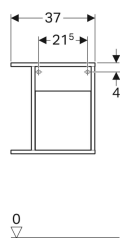

Geberit iCon side element with storage box

Example image

Characteristics

- Wall-hung
- Moisture-resistant
- Storage box made of Plexiglas®

- Can be connected with washbasin cabinet
- Delivered preassembled

Technical data

Product material | High-compressed three-layer chipboard

Scope of delivery

- Side element
- Storage box
- Fastening material

Art. no.	Colour / surface	B	H	T
840137000	white / high-gloss coated	37 cm	40 cm	24.5 cm
840237000	white / high-gloss coated	37 cm	40 cm	27.3 cm
841138000	lava / matt coated	37 cm	40 cm	24.5 cm
841238000	lava / matt coated	37 cm	40 cm	27.3 cm
841139000	oak nature / wooden-textured melamine	37 cm	40 cm	24.5 cm
841239000	oak nature / wooden-textured melamine	37 cm	40 cm	27.3 cm

- Side element with depth 24.5 cm only for Geberit iCon cabinet for handrinse basin, with one door
- Side element with depth 27.3 cm only for Geberit iCon cabinet for handrinse basin, with one drawer