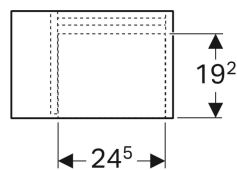

Geberit iCon side element with storage box

Example image

Characteristics

- Wall-hung
- Moisture-resistant
- Storage box made of Plexiglas®

- Can be connected with washbasin cabinet
- Delivered preassembled

Technical data

Product material | High-compressed three-layer chipboard

Scope of delivery

- Side element
- Storage box
- Fastening material

Art. no.	Colour / surface	B	H	T
840137000	white / high-gloss coated	37 cm	40 cm	24.5 cm
840237000	white / high-gloss coated	37 cm	40 cm	27.3 cm
841138000	lava / matt coated	37 cm	40 cm	24.5 cm
841238000	lava / matt coated	37 cm	40 cm	27.3 cm
841139000	oak nature / wooden-textured melamine	37 cm	40 cm	24.5 cm
841239000	oak nature / wooden-textured melamine	37 cm	40 cm	27.3 cm

- Side element with depth 24.5 cm only for Geberit iCon cabinet for handrinse basin, with one door
- Side element with depth 27.3 cm only for Geberit iCon cabinet for handrinse basin, with one drawer