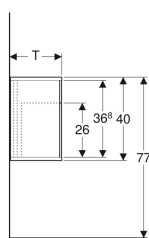

Geberit iCon side element with storage box

Example image

Characteristics

- Wall-hung
- Moisture-resistant
- Storage box made of Plexiglas®

- Can be connected with washbasin cabinet
- Delivered preassembled

Technical data

Product material | High-compressed three-layer chipboard

Scope of delivery

- Side element
- Storage box
- Fastening material

Art. no.	Colour / surface	B	H	T
840137000	white / high-gloss coated	37 cm	40 cm	24.5 cm
840237000	white / high-gloss coated	37 cm	40 cm	27.3 cm
841138000	lava / matt coated	37 cm	40 cm	24.5 cm
841238000	lava / matt coated	37 cm	40 cm	27.3 cm
841139000	oak nature / wooden-textured melamine	37 cm	40 cm	24.5 cm
841239000	oak nature / wooden-textured melamine	37 cm	40 cm	27.3 cm

- Side element with depth 24.5 cm only for Geberit iCon cabinet for handrinse basin, with one door
- Side element with depth 27.3 cm only for Geberit iCon cabinet for handrinse basin, with one drawer