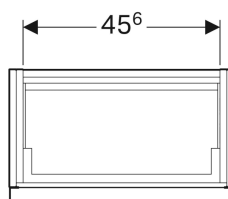

**Geberit iCon cabinet for handrinse basin, with one drawer**

Example image

**Characteristics**

- Wall-hung
- With one drawer
- Opening with handle
- Drawer with soft-closing

- Moisture-resistant
- Delivered preassembled

**Technical data**

Product material | High-compressed three-layer chipboard

**Scope of delivery**

- Cabinet for handrinse basin
- Fastening material

Art. no.	Colour / surface	B	Washbasin width	H	T
840052000	white / high-gloss coated	52 cm	53 cm	42 cm	30.8 cm
841053000	lava / matt coated	52 cm	53 cm	42 cm	30.8 cm
841054000	oak nature / wooden-textured melamine	52 cm	53 cm	42 cm	30.8 cm