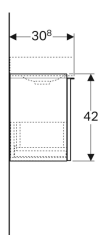

**Geberit iCon cabinet for handrinse basin, with one drawer**

Example image

**Characteristics**

- Wall-hung
- With one drawer
- Opening with handle
- Drawer with soft-closing

- Moisture-resistant
- Delivered preassembled

**Technical data**

Product material | High-compressed three-layer chipboard

**Scope of delivery**

- Cabinet for handrinse basin
- Fastening material

Art. no.	Colour / surface	B	Washbasin width	H	T
840052000	white / high-gloss coated	52 cm	53 cm	42 cm	30.8 cm
841053000	lava / matt coated	52 cm	53 cm	42 cm	30.8 cm
841054000	oak nature / wooden-textured melamine	52 cm	53 cm	42 cm	30.8 cm