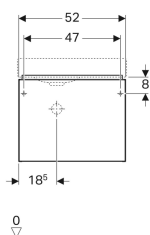

**Geberit iCon cabinet for handrinse basin, with one drawer**

Example image

**Characteristics**

- Wall-hung
- With one drawer
- Opening with handle
- Drawer with soft-closing

- Moisture-resistant
- Delivered preassembled

**Technical data**

Product material | High-compressed three-layer chipboard

**Scope of delivery**

- Cabinet for handrinse basin
- Fastening material

Art. no.	Colour / surface	B	Washbasin width	H	T
840052000	white / high-gloss coated	52 cm	53 cm	42 cm	30.8 cm
841053000	lava / matt coated	52 cm	53 cm	42 cm	30.8 cm
841054000	oak nature / wooden-textured melamine	52 cm	53 cm	42 cm	30.8 cm