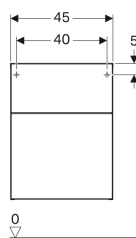

Geberit iCon low cabinet with two drawers

Example image

Characteristics

- Wall-hung
- With two drawers
- Opening with handle
- Drawer with soft-closing

- Moisture-resistant
- Delivered preassembled

Technical data

Product material | High-compressed three-layer chipboard

Scope of delivery

- Low cabinet
- Fastening material

Art. no.	Colour / surface	B	H	T
840045000	white / high-gloss coated	45 cm	60 cm	47.7 cm
841046000	lava / matt coated	45 cm	60 cm	47.7 cm
841047000	oak nature / wooden-textured melamine	45 cm	60 cm	47.7 cm