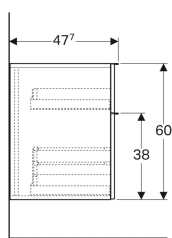

Geberit iCon low cabinet with two drawers

Example image

Characteristics

- Wall-hung
- With two drawers
- Opening with handle
- Drawer with soft-closing

- Moisture-resistant
- Delivered preassembled

Technical data

Product material | High-compressed three-layer chipboard

Scope of delivery

- Low cabinet
- Fastening material

Art. no.	Colour / surface	B	H	T
840045000	white / high-gloss coated	45 cm	60 cm	47.7 cm
841046000	lava / matt coated	45 cm	60 cm	47.7 cm
841047000	oak nature / wooden-textured melamine	45 cm	60 cm	47.7 cm