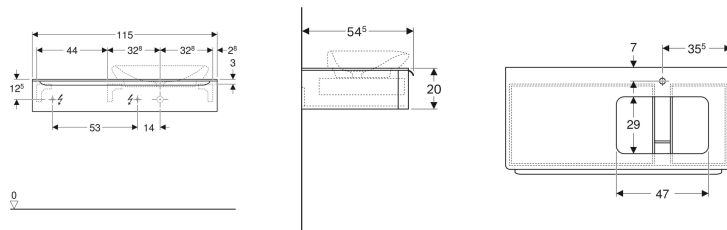

Geberit myDay cabinet for countertop washbasin, with one drawer

Example image

Characteristics

- Wall-hung
- With one drawer
- Opening with handle
- Drawer with soft-closing
- Drawer with antislip mat
- Moisture-resistant
- Drawer with LED light
- Front made of MDF
- Cover plate made of glass
- Delivered preassembled

Technical data

Protection degree	IP21
Protection class	II
Nominal voltage	230 V AC
Mains frequency	50 Hz
Operating voltage	12 V DC
Output voltage	12 V DC
Product material	High-compressed three-layer chipboard
Energy efficiency class	A++
Light colour	3200 K

Scope of delivery

- Mounting bracket
- Fastening material

Art. no.	Colour / surface	B	Washbasin width	H	T	Power consumption	Luminous flux	Trap cutout
824260000	white / high-gloss coated	115 cm	60 cm	20 cm	54.5 cm	5.25 W	395 lm	left
824160000	white / high-gloss coated	115 cm	60 cm	20 cm	54.5 cm	5.25 W	395 lm	right
824161000	taupe / high-gloss	115 cm	60 cm	20 cm	54.5 cm	5.25 W	395 lm	right
824261000	taupe / high-gloss	115 cm	60 cm	20 cm	54.5 cm	5.25 W	395 lm	left