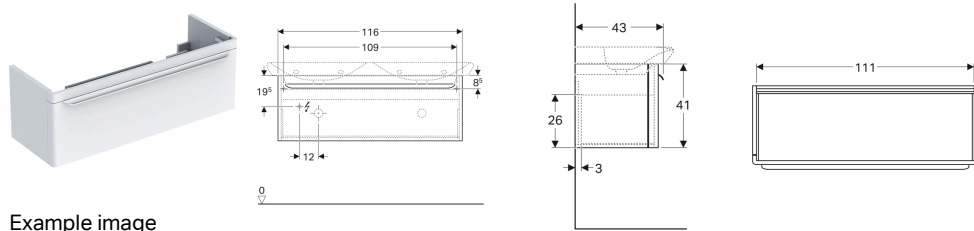

## Geberit myDay cabinet for double washbasin, with one drawer

Example image

### Characteristics

- Wall-hung
- With one drawer
- Opening with handle
- Drawer with soft-closing
- Drawer with antislip mat
- Drawer with LED light
- Moisture-resistant
- Front made of MDF
- Delivered preassembled

### Scope of delivery

- Fastening material

Art. no.	Colour / surface	B	Washbasin width	H	T	Power consumption	Luminous flux
824130000	white / high-gloss coated	116 cm	130 cm	41 cm	43 cm	5.25 W	395 lm
824131000	taupe / high-gloss coated	116 cm	130 cm	41 cm	43 cm	5 W	395 lm

### Accessories

- Geberit towel rail for bathroom furniture, with right-angled corner
- Geberit towel rail for bathroom furniture, with radius corner