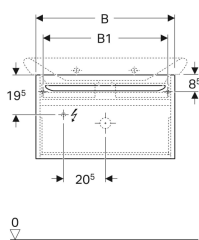

Characteristics

- Wall-hung
- With one drawer
- With one internal drawer
- Opening with handle
- Drawer with soft-closing
- Drawer with antislip mat
- Drawer with LED light
- Moisture-resistant
- Front made of MDF
- Delivered preassembled

Technical data

Protection degree	IP21
Protection class	II
Nominal voltage	230 V AC
Mains frequency	50 Hz
Operating voltage	12 V DC
Output voltage	12 V DC
Product material	High-compressed three-layer chipboard
Energy efficiency class	A++
Light colour	3200 K

Scope of delivery

- Fastening material

Art. no.	Colour / surface	B	B1	B2	Washbasin width	H	T	Power consumption	Luminous flux
824100000	white / high-gloss coated	88 cm	81 cm	83 cm	100 cm	41 cm	43 cm	4 W	300 lm
Y824080000	white / high-gloss coated	68 cm	61 cm	63 cm	80 cm	41 cm	43 cm	3 W	225 lm
824101000	taupe / high-gloss coated	88 cm	81 cm	83 cm	100 cm	41 cm	43 cm	4 W	300 lm
Y824081000	taupe / high-gloss coated	68 cm	61 cm	63 cm	80 cm	41 cm	43 cm	3 W	225 lm

Accessories

- Geberit towel rail for bathroom furniture, with right-angled corner
- Geberit towel rail for bathroom furniture, with radius corner