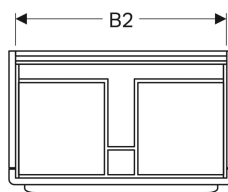

Characteristics

- Wall-hung
- With one drawer
- With one internal drawer
- Opening with handle
- Drawer with soft-closing
- Drawer with antislip mat
- Drawer with LED light
- Moisture-resistant
- Front made of MDF
- Delivered preassembled

Technical data

Protection degree	IP21
Protection class	II
Nominal voltage	230 V AC
Mains frequency	50 Hz
Operating voltage	12 V DC
Output voltage	12 V DC
Product material	High-compressed three-layer chipboard
Energy efficiency class	A++
Light colour	3200 K

Scope of delivery

- Fastening material

Art. no.	Colour / surface	B	B1	B2	Washbasin width	H	T	Power consumption	Luminous flux
824100000	white / high-gloss coated	88 cm	81 cm	83 cm	100 cm	41 cm	43 cm	4 W	300 lm
Y824080000	white / high-gloss coated	68 cm	61 cm	63 cm	80 cm	41 cm	43 cm	3 W	225 lm
824101000	taupe / high-gloss coated	88 cm	81 cm	83 cm	100 cm	41 cm	43 cm	4 W	300 lm
Y824081000	taupe / high-gloss coated	68 cm	61 cm	63 cm	80 cm	41 cm	43 cm	3 W	225 lm

Accessories

- Geberit towel rail for bathroom furniture, with right-angled corner
- Geberit towel rail for bathroom furniture, with radius corner