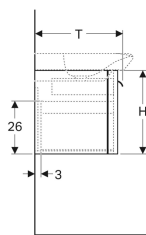

Characteristics

- Wall-hung
- With one drawer
- With one internal drawer
- Opening with handle
- Drawer with soft-closing
- Drawer with antislip mat
- Drawer with LED light
- Moisture-resistant
- Front made of MDF
- Delivered preassembled

Technical data

Protection degree	IP21
Protection class	II
Nominal voltage	230 V AC
Mains frequency	50 Hz
Operating voltage	12 V DC
Output voltage	12 V DC
Product material	High-compressed three-layer chipboard
Energy efficiency class	A++
Light colour	3200 K

Scope of delivery

- Fastening material

Art. no.	Colour / surface	B	B1	B2	Washbasin width	H	T	Power consumption	Luminous flux
824100000	white / high-gloss coated	88 cm	81 cm	83 cm	100 cm	41 cm	43 cm	4 W	300 lm
Y824080000	white / high-gloss coated	68 cm	61 cm	63 cm	80 cm	41 cm	43 cm	3 W	225 lm
824101000	taupe / high-gloss coated	88 cm	81 cm	83 cm	100 cm	41 cm	43 cm	4 W	300 lm
Y824081000	taupe / high-gloss coated	68 cm	61 cm	63 cm	80 cm	41 cm	43 cm	3 W	225 lm

Accessories

- Geberit towel rail for bathroom furniture, with right-angled corner
- Geberit towel rail for bathroom furniture, with radius corner