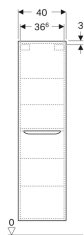

Geberit myDay tall cabinet with one door

Example image

Characteristics

- Wall-hung
- With one door
- Opening with handle
- Door with soft closing
- With one fixed shelf
- Movable glass shelves

- Hinge side left or right
- Door organizer on inside of door
- Magnetic holder
- Front made of MDF
- Delivered preassembled

Technical data

Product material | High-compressed three-layer chipboard

Scope of delivery

- 4 glass shelves
- Door organizer
- Magnetic holder
- Fastening material

Art. no.	Colour / surface	B	H	T
Y824000000	white / high-gloss coated	40 cm	150 cm	27.5 cm
824001000	taupe / high-gloss	40 cm	150 cm	27.5 cm