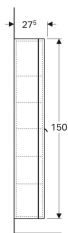

Geberit myDay tall cabinet with one door

Example image

Characteristics

- Wall-hung
- With one door
- Opening with handle
- Door with soft closing
- With one fixed shelf
- Movable glass shelves

- Hinge side left or right
- Door organizer on inside of door
- Magnetic holder
- Front made of MDF
- Delivered preassembled

Technical data

Product material | High-compressed three-layer chipboard

Scope of delivery

- 4 glass shelves
- Door organizer
- Magnetic holder
- Fastening material

Art. no.	Colour / surface	B	H	T
Y824000000	white / high-gloss coated	40 cm	150 cm	27.5 cm
824001000	taupe / high-gloss	40 cm	150 cm	27.5 cm