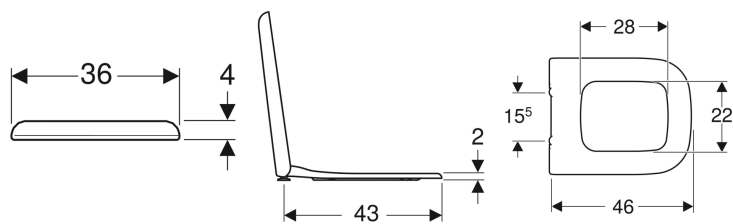

Geberit myDay WC seat

Example image

Characteristics

- Overlapping WC lid

Technical data

Product material

| Duroplast

Art. no.	Colour / surface	Soft-closing mechanism	Fastening	Hinge material
575410000	white	yes	from above	Brass chrome-plated